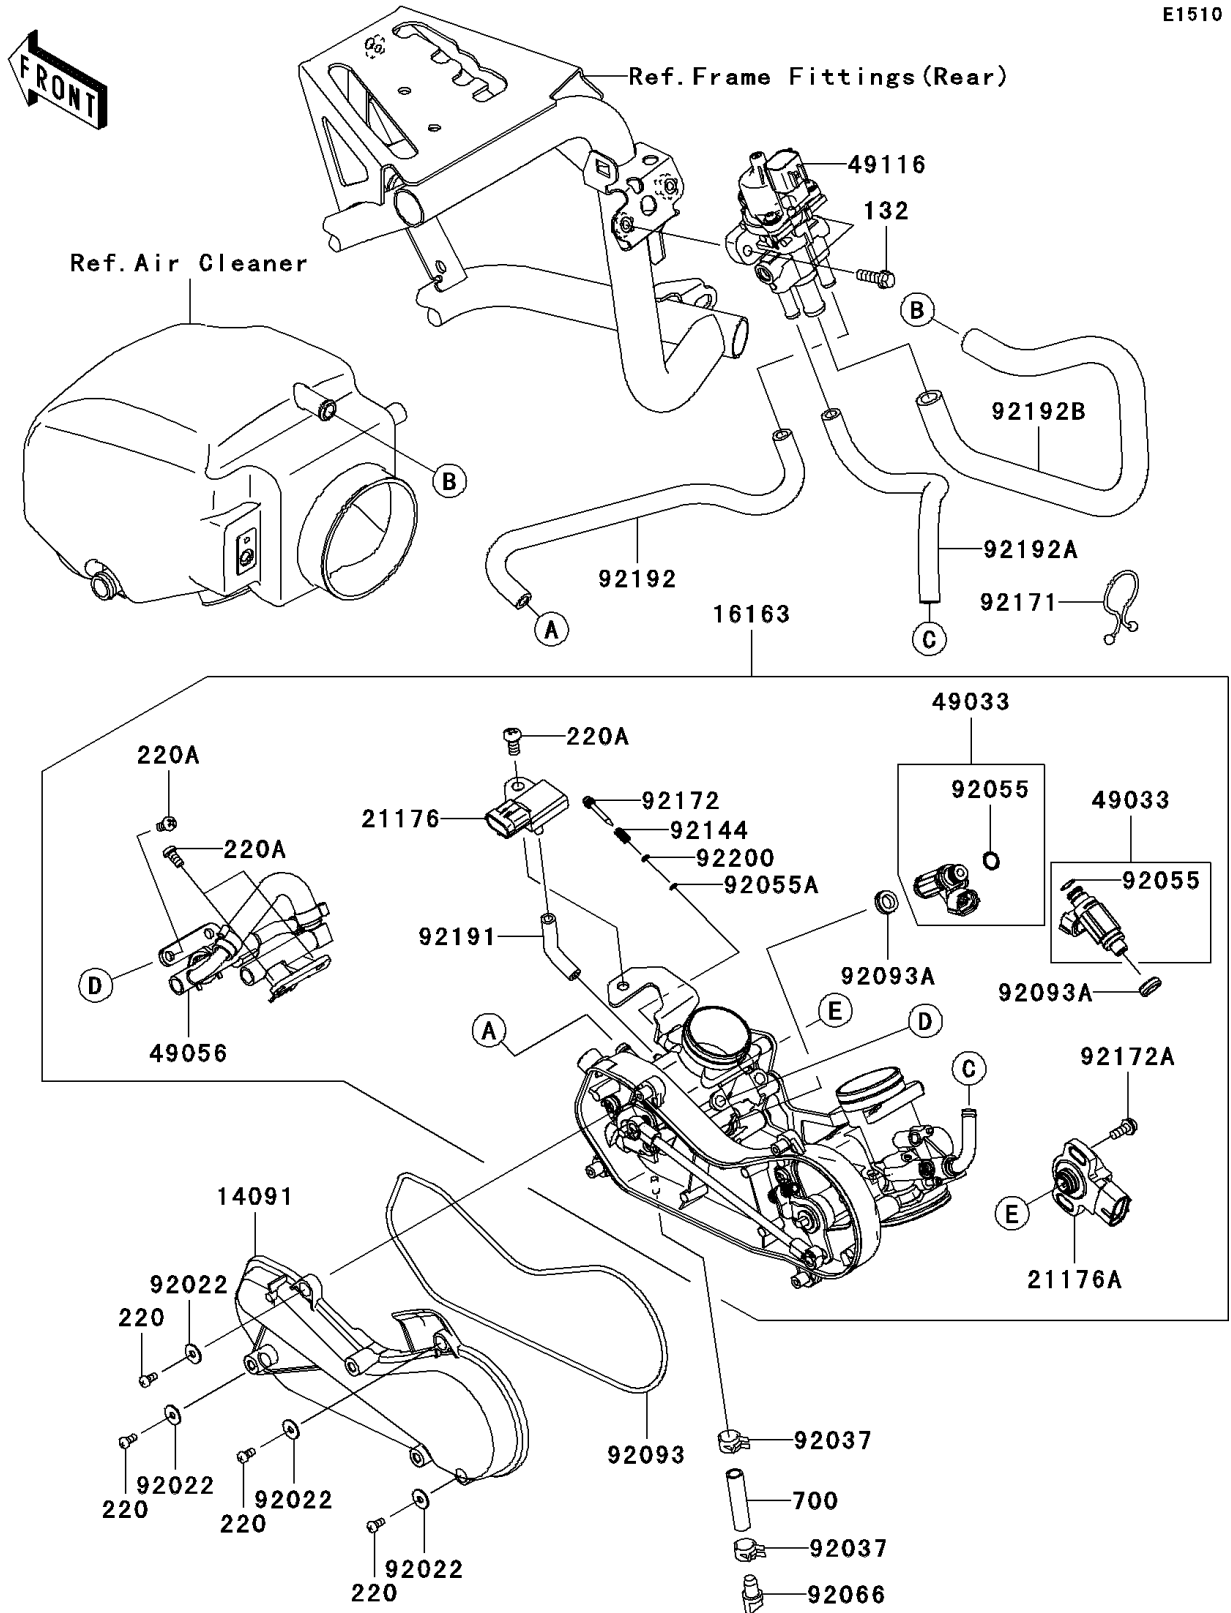

2009 Teryx® 750 4x4 NRA Outdoors™ PARTS DIAGRAM

Throttle

E1510

2009 Teryx® 750 4x4 NRA Outdoors™ PARTS LIST

Throttle

ITEM NAME	PART NUMBER	QUANTITY
BOLT-FLANGED-SMALL,6X18 (Ref # 132)	132BD0618	1
SCREW-PAN-CROS,4X8 (Ref # 220)	220AA0408	1
SCREW-PAN-CROSS,6X12 (Ref # 220A)	220AA0612	1
TUBE-PVC (Ref # 700)	700Q0740	1
COVER,THROTTLE LINK (Ref # 14091)	14091-1731	1
THROTTLE-ASSY,34EIS (Ref # 16163)	16163-0137	1
SENSOR,PRESSURE (Ref # 21176)	21176-0058	1
SENSOR,TPS (Ref # 21176A)	21176-0100	1
NOZZLE-INJECTION (Ref # 49033)	49033-1060	1
PIPE-INJECTION (Ref # 49056)	49056-0028	1
VALVE-ASSY,ISC (Ref # 49116)	49116-0026	1
WASHER,5.2X13X1 (Ref # 92022)	92022-1380	1
CLAMP (Ref # 92037)	92037-2113	1
RING-O,INJECTION NOZZLE (Ref # 92055)	92055-1622	1
RING-O,AIR SCREW (Ref # 92055A)	92055-1658	1
PLUG,DRAIN (Ref # 92066)	92066-1211	1
SEAL (Ref # 92093)	92093-0082	1
SEAL (Ref # 92093A)	92093-0127	1
SPRING,THROTTLE STOP SCREW (Ref # 92144)	92144-1674	1
CLAMP (Ref # 92171)	92171-0876	1
SCREW (Ref # 92172)	92172-0156	1
SCREW (Ref # 92172A)	92172-0254	1
TUBE,3.2X7.4X70 (Ref # 92191)	92191-1552	1
TUBE,ISC-FR THROBO (Ref # 92192)	92192-0765	1
TUBE,ISC-RR THROBO (Ref # 92192A)	92192-0766	1
TUBE,ISC-DUCT (Ref # 92192B)	92192-0767	1
WASHER,PILOT AIR SCREW (Ref # 92200)	92200-1564	1