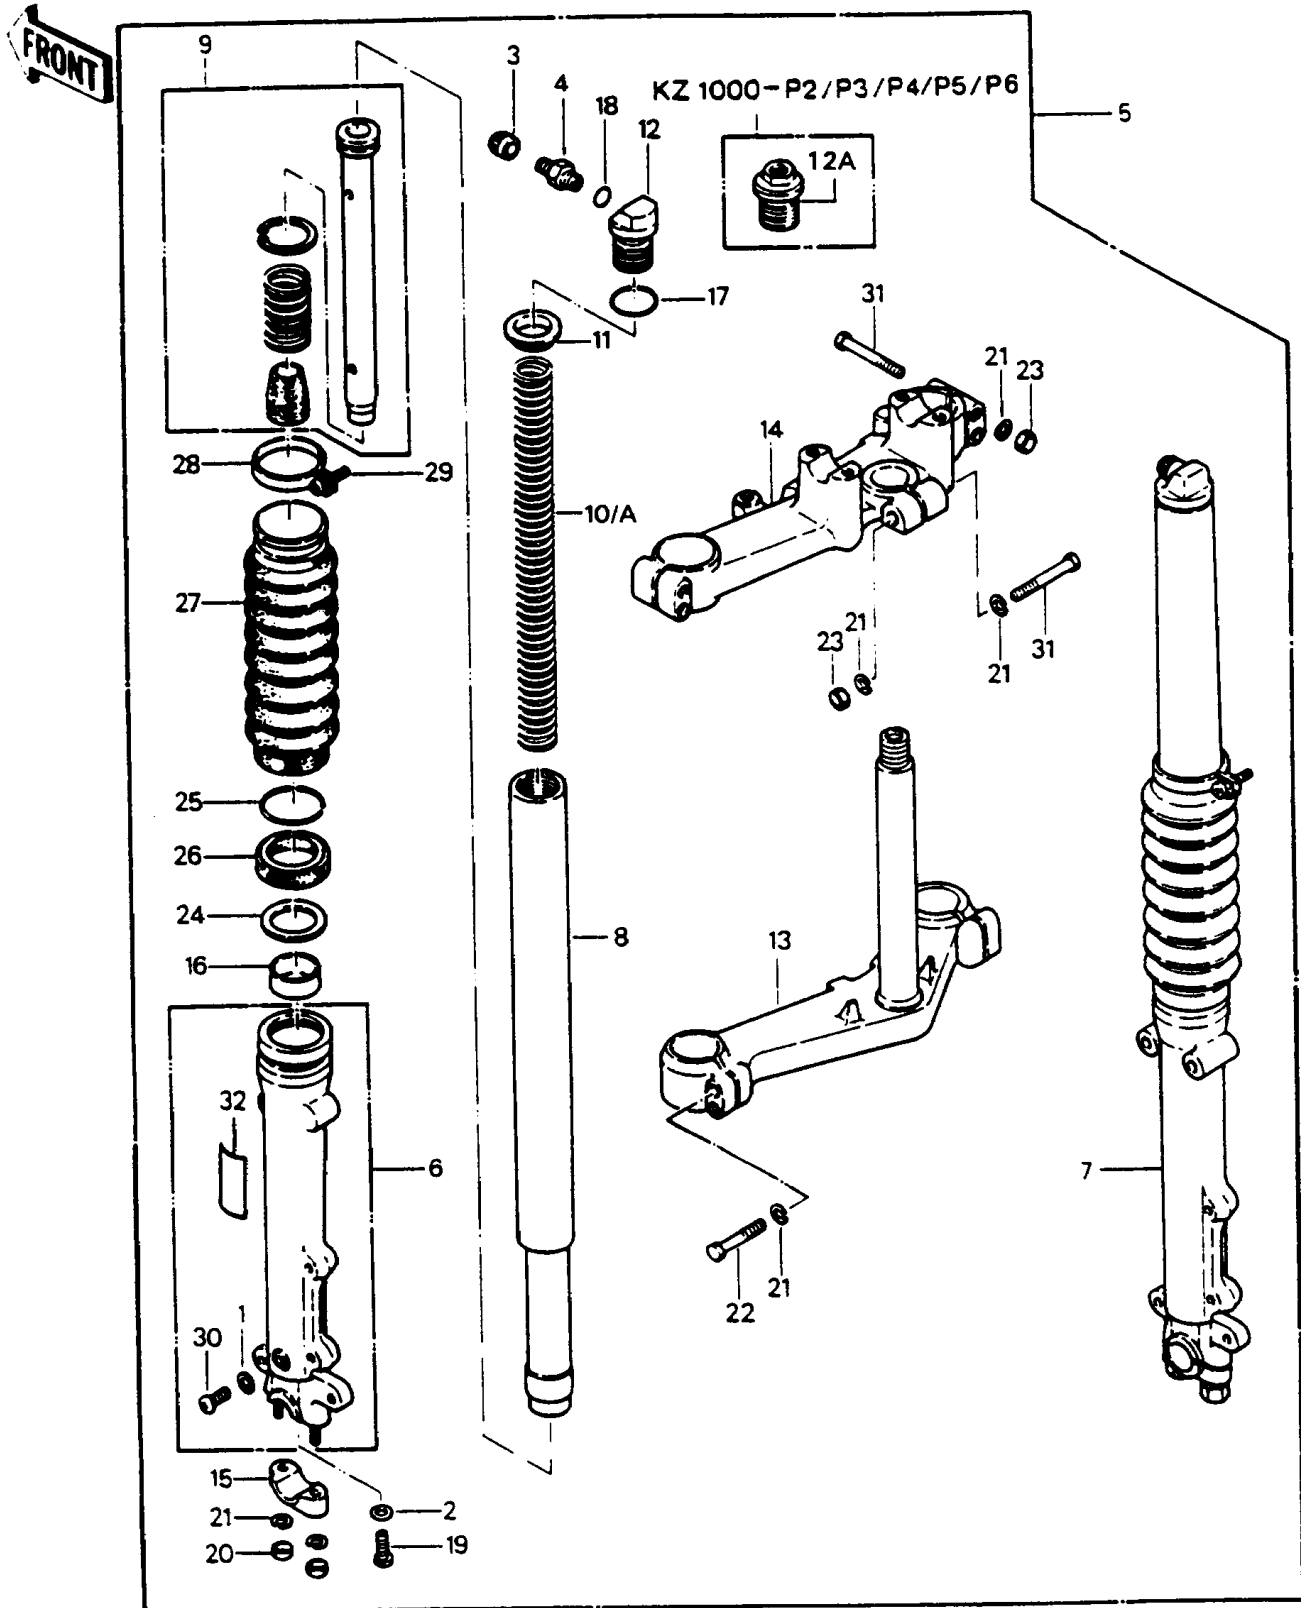

1987 PARTS DIAGRAM

Front Fork

1987 PARTS LIST

Front Fork

ITEM NAME	PART NUMBER	QUANTITY
SPRING-FRONT FORK (Ref # 10A)	44026-1312	1
SPRING-FRONT FORK (Ref # 10)	44026-4002	1
GUIDE-FORK SPRING (Ref # 11)	44028-033	1
SEAT-FORK SPRING (Ref # 12A)	44029-4001	1
SEAT-FORK SPRING (Ref # 12)	44029-1029	1
HOLDER-FORK UNDER (Ref # 13)	44037-4004	1
HOLDER-FORK UPPER (Ref # 14)	44039-4007	1
HOLDER-FRONT AXLE (Ref # 15)	44063-011	1
BUSHING-FRONT FORK (Ref # 16)	44065-1012	1
RING-O,FORK TOP (Ref # 17)	92055-1012	1
RING-O,AIR VALVE (Ref # 18)	92055-1094	1
BOLT,SOCKET,FORK CYLINDER (Ref # 19)	44041-040	1
NUT,LOCK,8MM (Ref # 20)	92015-1124	1
WASHER-SPRING,8MM (Ref # 21)	461F0800	1
BOLT,8X38 (Ref # 22)	92001-1700	1
NUT-HEX,8MM (Ref # 23)	311G0800	1
WASHER,FORK OUTER PIPE (Ref # 24)	92022-1262	1
RING-SNAP,FORK (Ref # 25)	92033-1047	1
GASKET,FORK DRAIN PLUG (Ref # 1)	44045-002	1
GASKET (Ref # 2)	44045-057	1
CAP,AIR VALVE (Ref # 3)	11012-1241	1
VALVE,AIR (Ref # 4)	16126-1046	1
FORK-FRONT (Ref # 5)	44001-1636	1
PIPE-LEFT FORK OUTER (Ref # 6)	44005-4002	1
PIPE-RIGHT FORK OUTER (Ref # 7)	44006-4002	1
PIPE-FORK INNER (Ref # 8)	44013-4002	1
CYLINDER-FORK (Ref # 9)	44022-1071	1
SEAL-OIL,FORK (Ref # 26)	92049-1102	1
BOOT,FORK,BLACK (Ref # 27)	49006-1079	1

1987 PARTS LIST

Front Fork

ITEM NAME	PART NUMBER	QUANTITY
CLAMP,BOOT,BLACK (Ref # 28)	92037-1321	1
SCREW-PAN-CROS (Ref # 29)	220B0420	1
SCREW-PAN-CROS (Ref # 30)	220B0408	1
BOLT-SMALL,8X55 (Ref # 31)	114G0855	1
LABEL-WARNING,FRONT FORK (Ref # 32)	56040-1017	1