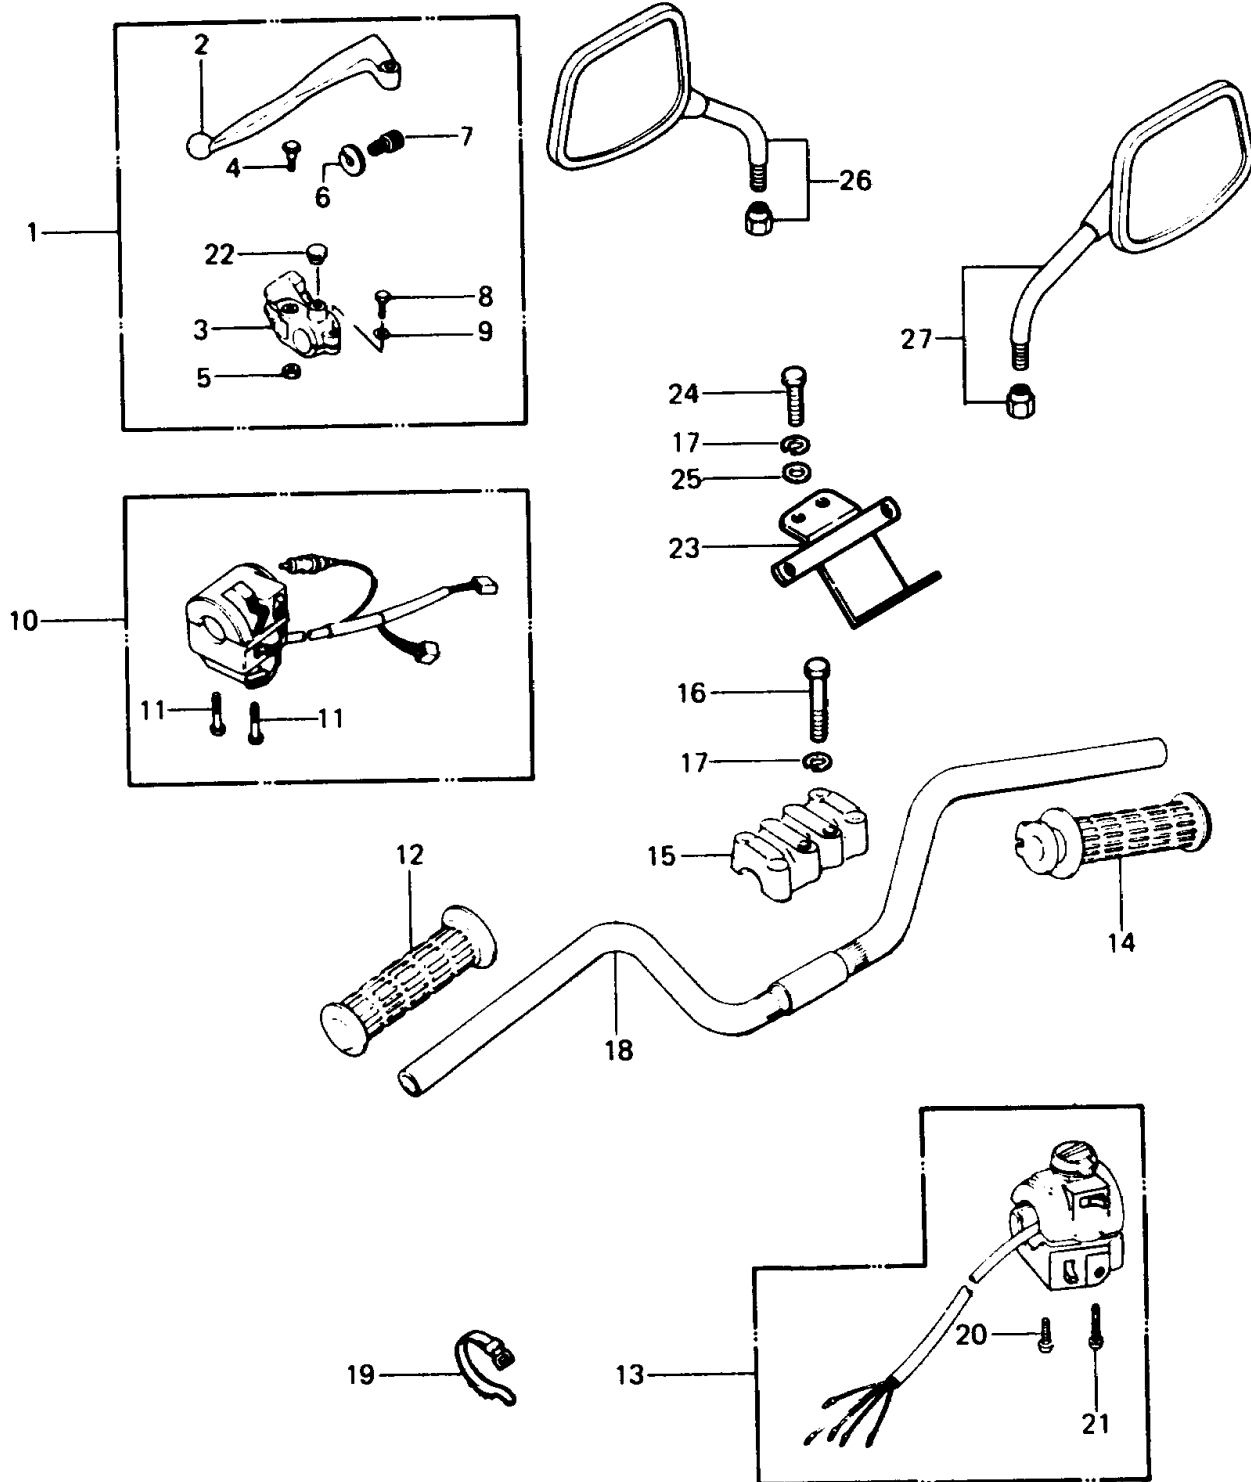

1987 PARTS DIAGRAM

Handlebar

1987 PARTS LIST

Handlebar

ITEM NAME	PART NUMBER	QUANTITY
HOUSING-ASSY-CONTROL,LH (Ref # 10)	46091-1455	1
SCREW-PAN-CROS,5X35 (Ref # 11)	220B0535A	1
GRIP,LH (Ref # 12)	46075-1020	1
HOUSING-ASSY-CONTROL,RH (Ref # 13)	46091-1212	1
GRIP-ASSY (Ref # 14)	46019-1022	1
HOLDER-HANDLE (Ref # 15)	46012-4001	1
BOLT,FLANGED,8X35 (Ref # 16)	92001-1910	1
WASHER-SPRING,8MM (Ref # 17)	461F0800	1
HANDLE (Ref # 18)	46003-4008	1
BAND,L=149 (Ref # 19)	92072-031	1
SCREW-PAN-CROS,5X30 (Ref # 20)	220B0530A	1
SCREW-PAN-CROS,5X40 (Ref # 21)	220B0540A	1
CAP,RR VIEW MIRROR (Ref # 22)	92102-009	1
BRACKET-COMP (Ref # 23)	23062-4003	1
BOLT,8X16 (Ref # 24)	92007-003	1
WASHER-PLAIN-SMALL,8MM (Ref # 25)	410B0800	1
MIRROR-ASSY,LH (Ref # 26)	56001-4004	1
MIRROR-ASSY,RH (Ref # 27)	56001-4005	1
LEVER-ASSY-GRIP,CLUTCH (Ref # 1)	46076-1019	1
LEVER-GRIP,CLUTCH (Ref # 2)	46092-1005	1
HOLDER,CLUTCH LEVER,F.BLACK (Ref # 3)	13091-1046	1
BOLT,CLUTCH LEVER (Ref # 4)	92001-1075	1
NUT,LOCK,6MM (Ref # 5)	92019-008	1
NUT,CABLE ADJUST LOCK (Ref # 6)	46056-005	1
SCREW,CABLE ADJUST,8MM (Ref # 7)	46055-003	1
BOLT,6X22 (Ref # 8)	110N0622	1
WASHER-PLAIN-SMALL,6MM (Ref # 9)	410B0600	1