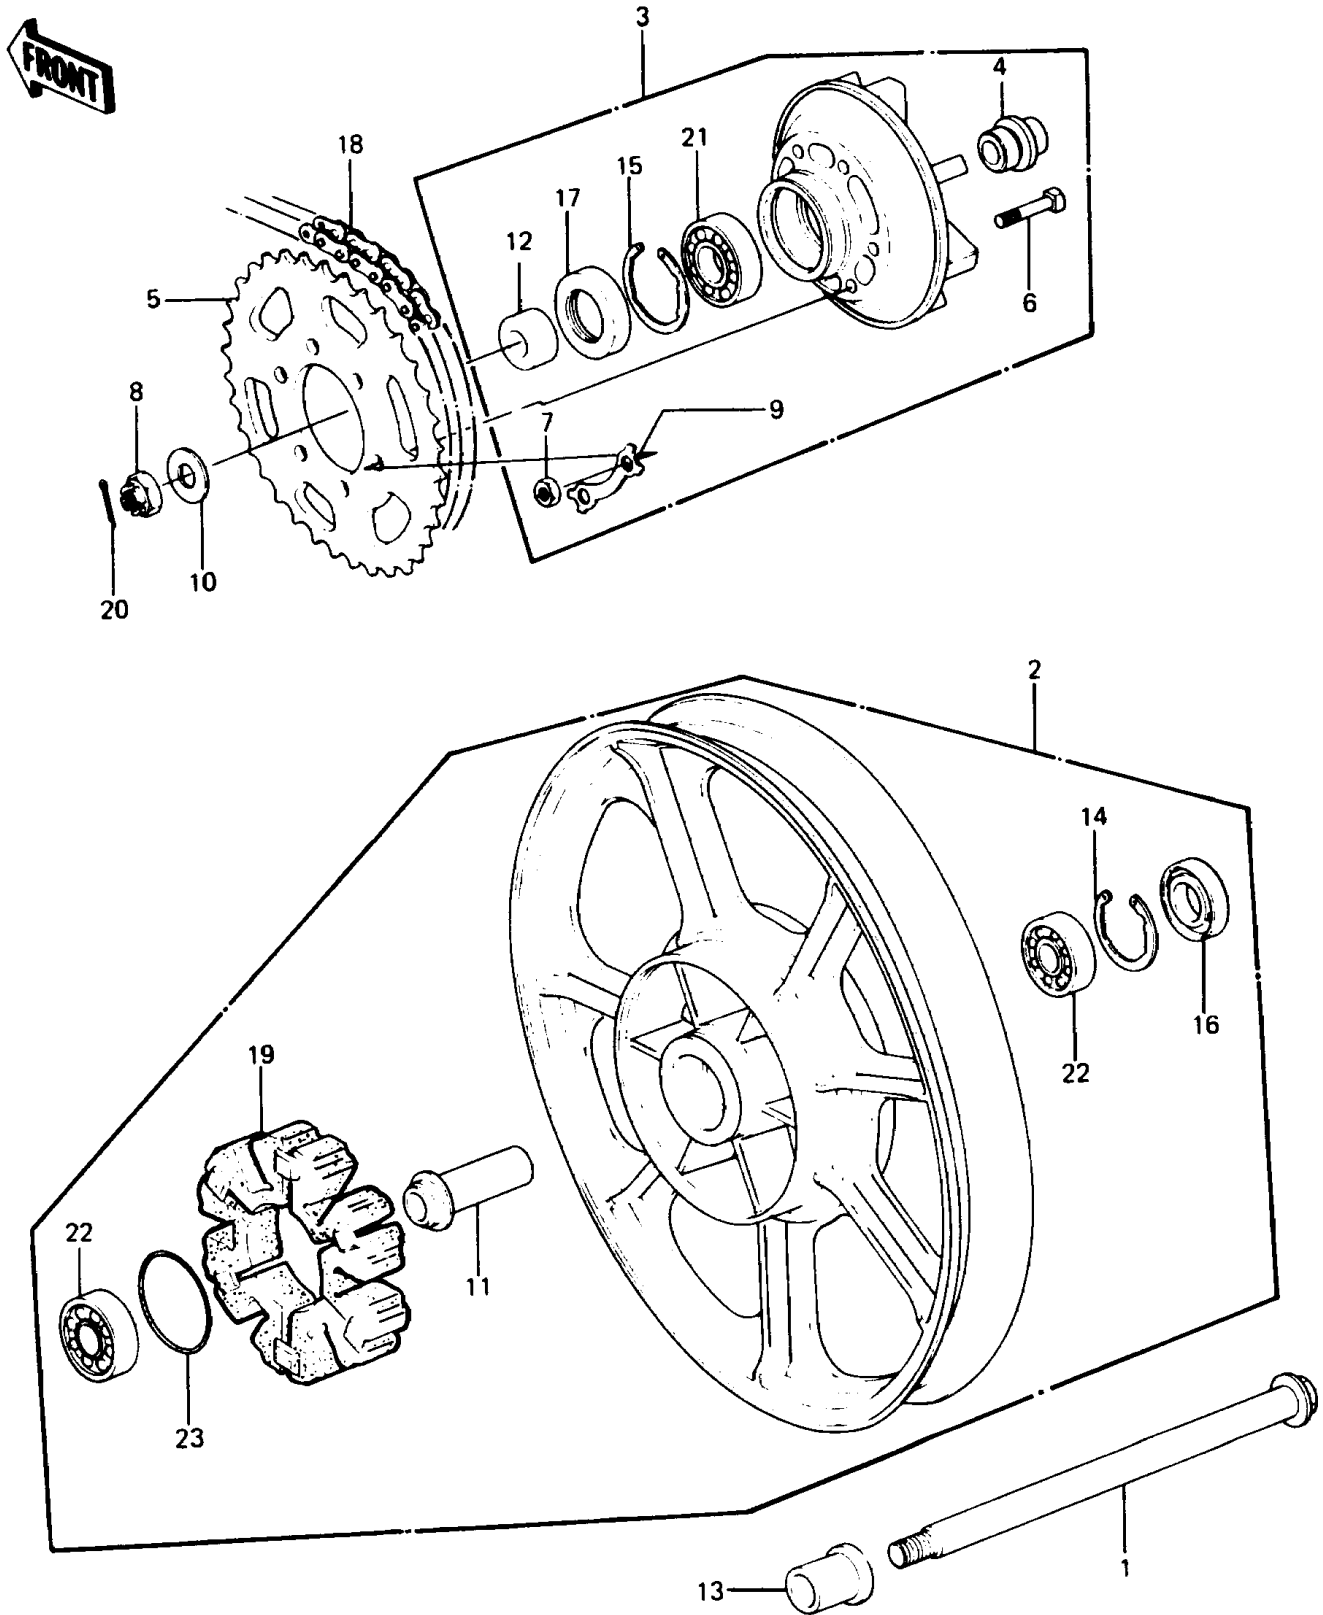

1987 PARTS DIAGRAM

Rear Hub

1987 PARTS LIST

Rear Hub

ITEM NAME	PART NUMBER	QUANTITY
WASHER,20.3X34X4.5 (Ref # 10)	92022-248	1
COLLAR,L=89.5 (Ref # 11)	92027-1286	1
COLLAR,20X40X16.5 (Ref # 12)	92027-1287	1
COLLAR,L=31 (Ref # 13)	92027-1288	1
RING-SNAP,52MM (Ref # 14)	92033-1043	1
RING-SNAP,62MM (Ref # 15)	92033-1044	1
SEAL-OIL,28X52X5 (Ref # 16)	92049-1061	1
SEAL-OIL,AJN40627 (Ref # 17)	92050-027	1
CHAIN,DRIVE,EK630SZDOX98L (Ref # 18)	92057-1067	1
DAMPER,RR HUB SHOCK,"1000" (Ref # 19)	42014-033	1
PIN-COTTER,4.0X35 (Ref # 20)	550D4035	1
BEARING-BALL,#6206C3 (Ref # 21)	601B6206	1
BEARING-BALL,#6304ZZC3 (Ref # 22)	601B6304ZZ	1
O RING,65MM (Ref # 23)	671B2565	1
AXLE,RR,L=300 (Ref # 1)	41068-1087	1
WHEEL-ASSY,RR,SOLID,F.BLACK (Ref # 2)	41073-1141-21	1
COUPLING-ASSY,RR HUB (Ref # 3)	42033-1024	1
SLEEVE,L=33 (Ref # 4)	42036-1039	1
SPROCKET-HUB,41T (Ref # 5)	42041-1058	1
BOLT,10X41 (Ref # 6)	92001-161	1
NUT,10MM (Ref # 7)	42045-005	1
NUT,CASTLE,18MM (Ref # 8)	42045-018	1
WASHER,LOCK (Ref # 9)	92022-1212	1