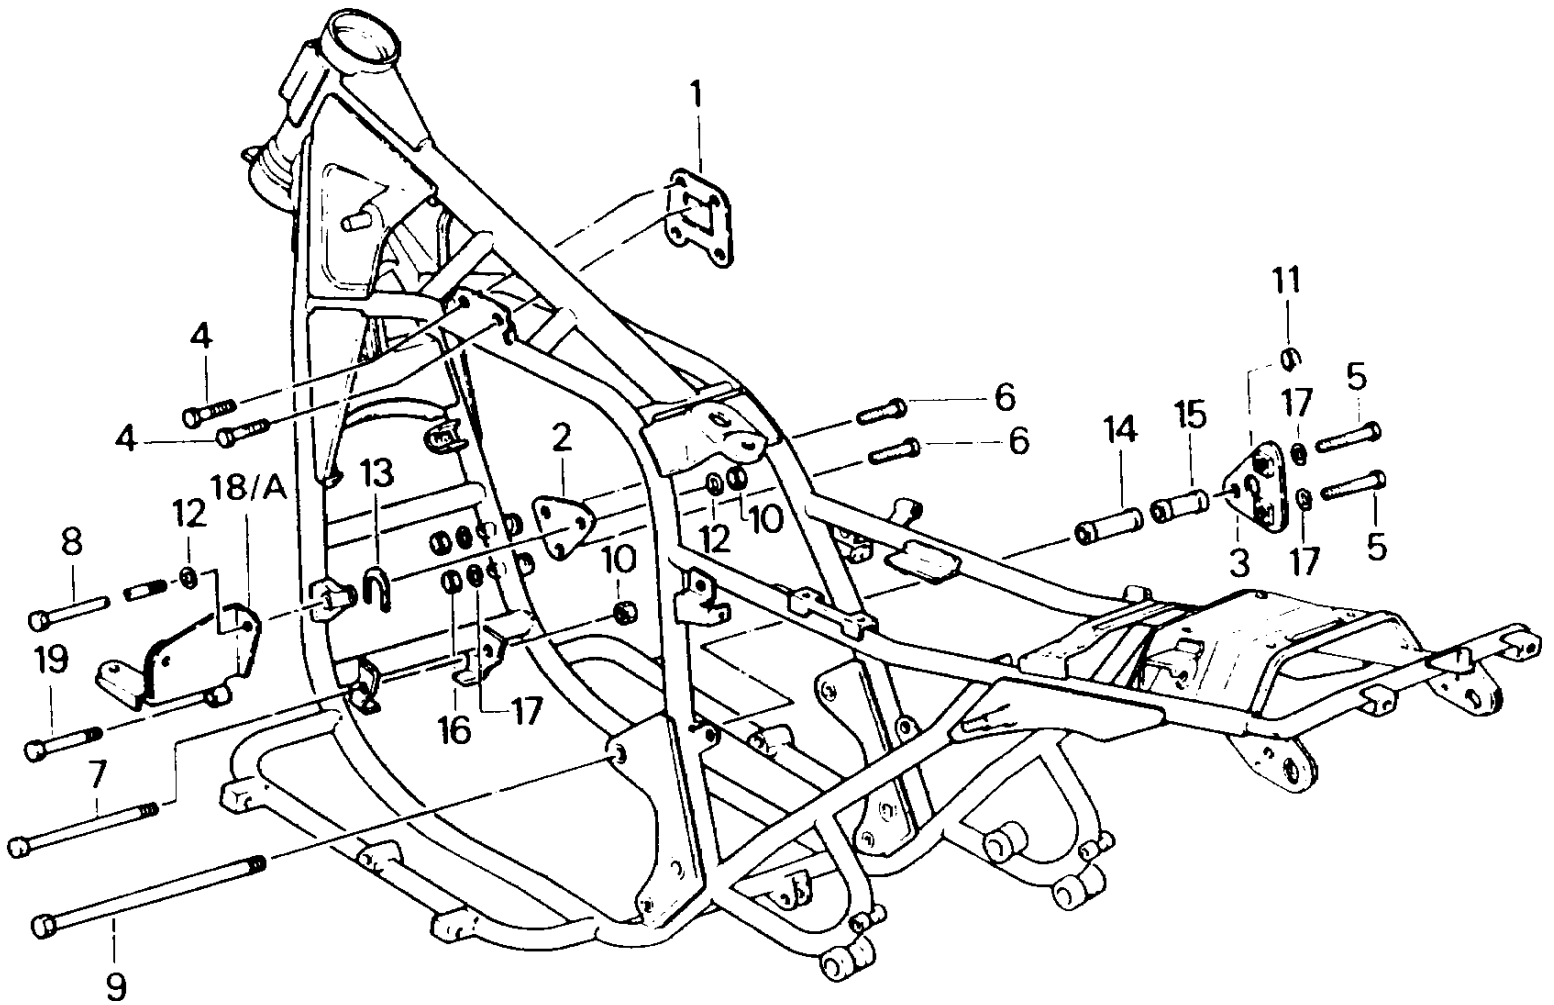

## 1987 PARTS DIAGRAM

Frame Fitting

## 1987 PARTS LIST

Frame Fitting

ITEM NAME	PART NUMBER	QUANTITY
NUT,LOCK,10MM (Ref # 10)	92015-1429	1
NUT,LOCK,12MM (Ref # 11)	92019-009	1
WASHER,10.5X22X4.5 (Ref # 12)	92022-1022	1
WASHER,U FORMED (Ref # 13)	92022-1259	1
COLLAR,13X25X54 (Ref # 14)	92027-1310	1
COLLAR,13X25X29.5 (Ref # 15)	92027-1311	1
NUT-HEX-SMALL,8MM (Ref # 16)	317B0800	1
WASHER-SPRING,8MM (Ref # 17)	461F0800	1
BRACKET,SIREN (Ref # 18A)	11034-4218	1
BRACKET,SIREN (Ref # 18)	11034-4152	1
BOLT-SMALL-FINE,10X70 (Ref # 19)	113B1070	1
PLATE-COIL (Ref # 1)	21048-1001	1
BRACKET-ENGINE,FR,UPP (Ref # 2)	32029-1142	1
BRACKET-ENGINE,RR (Ref # 3)	32029-1143	1
BOLT,6X10 (Ref # 4)	92001-137	1
BOLT,FLANGED,8X40 (Ref # 5)	92001-1578	1
BOLT,FLANGED,8X65 (Ref # 6)	92001-1582	1
BOLT,FLANGED,10X155 (Ref # 7)	92001-1585	1
BOLT,FLANGED,10X320 (Ref # 8)	92001-1591	1
BOLT,FLANGED,12X285 (Ref # 9)	92001-1593	1