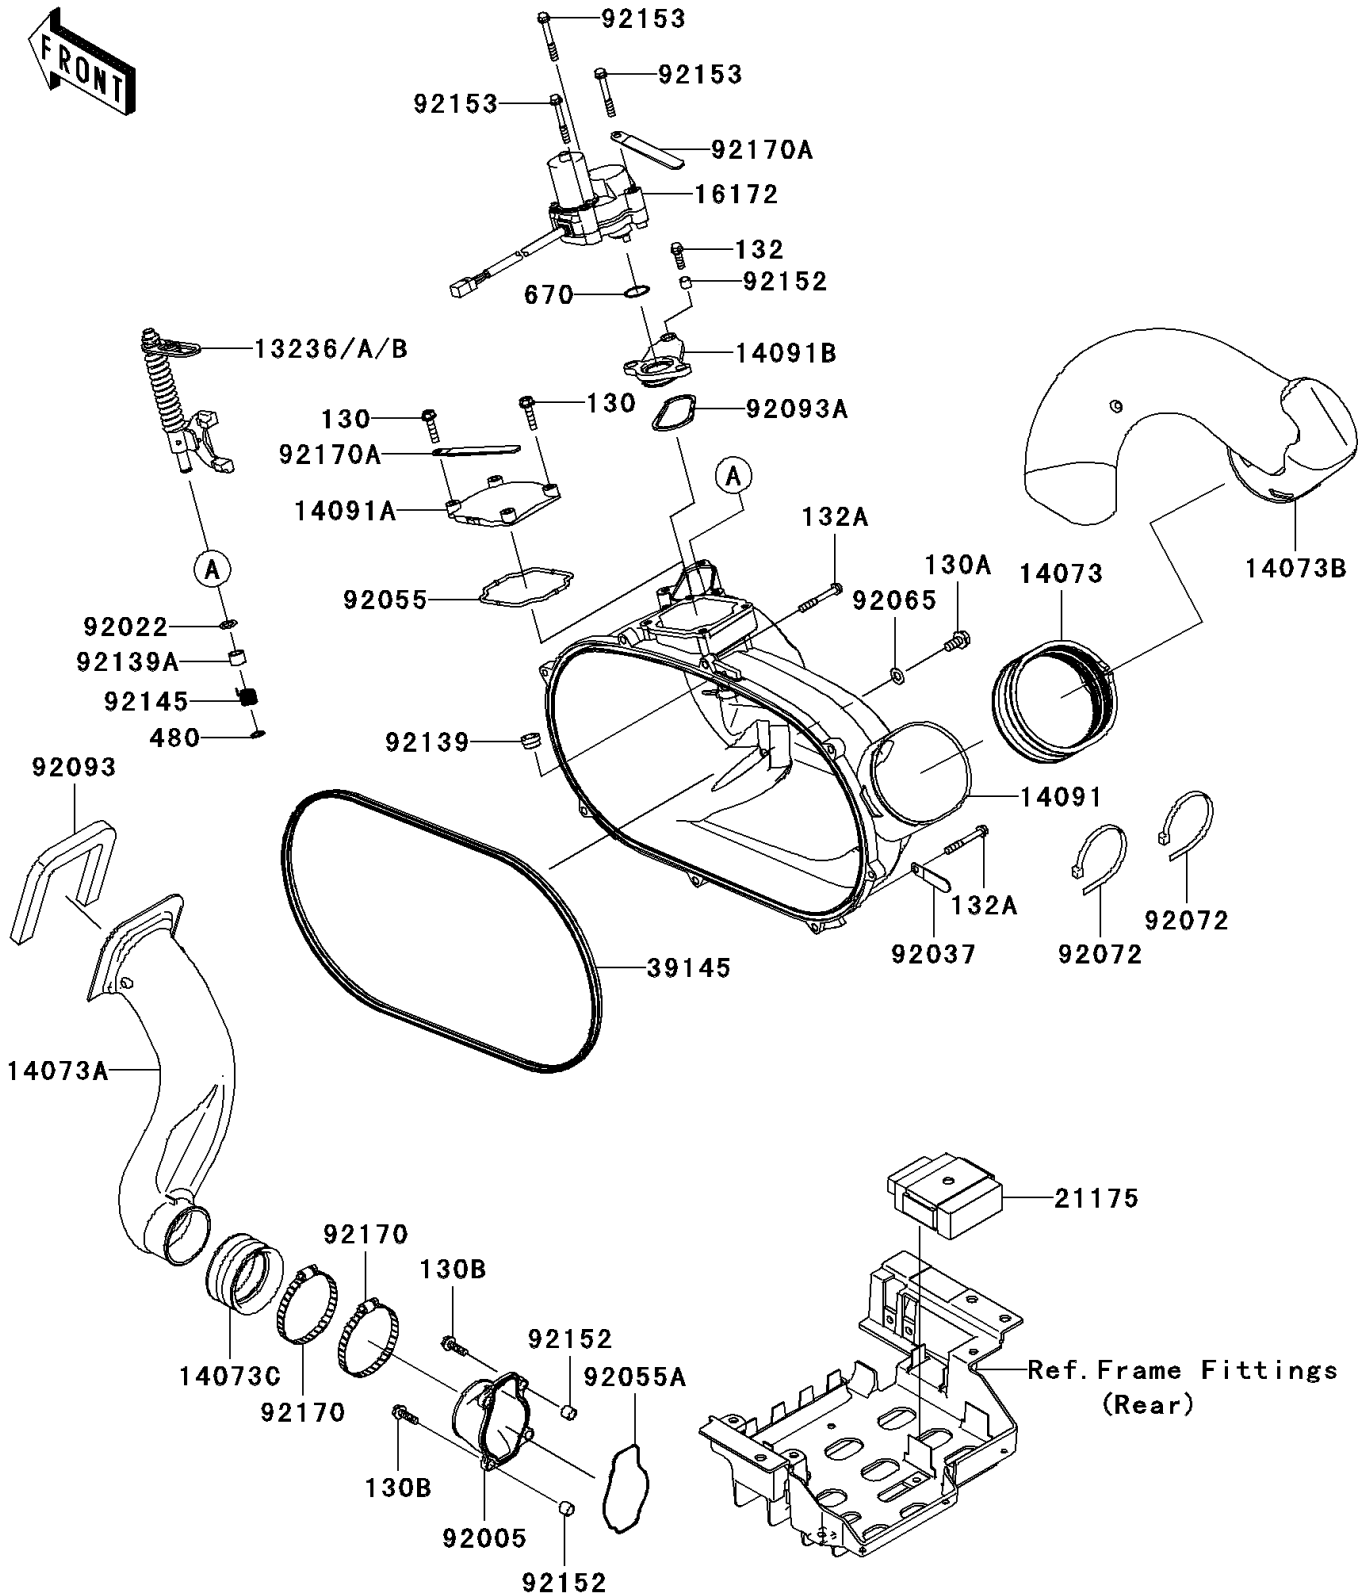

2009 Teryx® 750 4x4 NRA Outdoors™ PARTS DIAGRAM

Converter Cover

E1393

2009 Teryx® 750 4x4 NRA Outdoors™ PARTS LIST

Converter Cover

ITEM NAME	PART NUMBER	QUANTITY
BOLT-FLANGED,6X25 (Ref # 130)	130BA0625	1
BOLT-FLANGED,8X16 (Ref # 130A)	130BA0816	1
BOLT-FLANGED,6X20 (Ref # 130B)	130CD0620	1
BOLT-FLANGED-SMALL,6X20 (Ref # 132)	132BA0620	1
BOLT-FLANGED-SMALL,6X45 (Ref # 132A)	132BA0645	1
CIRCLIP-TYPE-C,10MM (Ref # 480)	480J1000	1
O RING (Ref # 670)	670D3022	1
LEVER-COMP,YELLOW (Ref # 13236)	13236-0123	1
LEVER-COMP,GREEN (Ref # 13236A)	13236-0124	1
LEVER-COMP,PAINT LESS (Ref # 13236B)	13236-0125	1
DUCT,EXHAUST JOINT (Ref # 14073)	14073-0136	1
DUCT,INTAKE (Ref # 14073A)	14073-0259	1
DUCT,EXHAUST (Ref # 14073B)	14073-0260	1
DUCT,JOINT (Ref # 14073C)	14073-1775	1
COVER,CVT (Ref # 14091)	14091-0671	1
COVER,ACCESS (Ref # 14091A)	14091-0672	1
COVER,MOUNTING EYE,ACTR (Ref # 14091B)	14091-0673	1
ACTUATOR (Ref # 16172)	16172-0019	1
CONTROL UNIT-ELECTRONIC (Ref # 21175)	21175-0151	1
TRIM-SEAL (Ref # 39145)	39145-0037	1
FITTING (Ref # 92005)	92005-1387	1
WASHER,10.2X16X1 (Ref # 92022)	92022-1829	1
CLAMP,L=45 (Ref # 92037)	92037-1539	1
RING-O (Ref # 92055)	92055-0120	1
RING-O (Ref # 92055A)	92055-1630	1
GASKET (Ref # 92065)	92065-023	1
BAND,L=460 (Ref # 92072)	92072-0073	1
SEAL,INTAKE DUCT (Ref # 92093)	92093-0150	1
SEAL (Ref # 92093A)	92093-1548	1

2009 Teryx® 750 4x4 NRA Outdoors™ PARTS LIST

Converter Cover

ITEM NAME	PART NUMBER	QUANTITY
BUSHING,10X14X11 (Ref # 92139)	92139-0214	1
BUSHING,10X13X11.9 (Ref # 92139A)	92139-0254	1
SPRING,RETURN (Ref # 92145)	92145-0443	1
COLLAR (Ref # 92152)	92152-1332	1
BOLT,6X47 (Ref # 92153)	92153-0678	1
CLAMP (Ref # 92170)	92170-1764	1
CLAMP (Ref # 92170A)	92170-1925	1