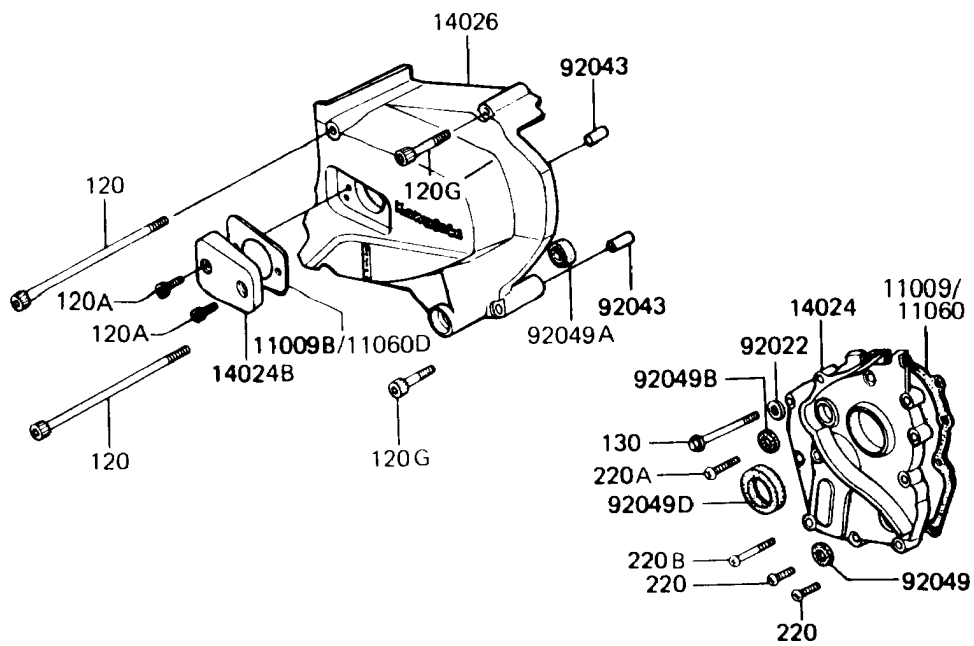

## 1987 PARTS DIAGRAM

Engine Cover

E1431-0105

## 1987 PARTS LIST

Engine Cover

ITEM NAME	PART NUMBER	QUANTITY
GASKET,TRANSMISSION COVER (Ref # 11009)	11009-1163	1
GASKET,CLUTCH COVER (Ref # 11009A)	11009-1210	1
GASKET,CLUTCH ADJUSTING COVER (Ref # 11009B)	11009-1211	1
GASKET,PULSING COIL COVER (Ref # 11009C)	11009-1220	1
GASKET,GENERATOR COVER (Ref # 11009D)	14045-014	1
GASKET,RH ENGINE COVER (Ref # 11009E)	14046-023	1
COVER,TRANSMISSION (Ref # 14024)	14025-1240	1
COVER,ENGINE,RH (Ref # 14024A)	14025-1243	1
COVER,CLUTCH RELEASE (Ref # 14024B)	14025-1249	1
COVER,PULSING COIL (Ref # 14024C)	14025-1614	1
COVER-CHAIN (Ref # 14026)	14026-1063	1
COVER-GENERATOR (Ref # 14031)	14031-1056	1
COVER-CLUTCH (Ref # 14032)	14032-1047	1
GAUGE,OIL LEVEL (Ref # 52005)	52005-1009	1
WASHER,6.1X12X1 (Ref # 92022)	92022-077	1
PIN,DOWEL,6.3X8X14 (Ref # 92043)	92042-007	1
SEAL-OIL,SB12205 (Ref # 92049)	92049-004	1
SEAL-OIL,CLUTCH RELEASE (Ref # 92049A)	92049-1003	1
SEAL-OIL,SD-8187 (Ref # 92049B)	92049-1017	1
SEAL-OIL,SC32487 (Ref # 92049C)	92049-1033	1
SEAL-OIL,AE2343F0 (Ref # 92049D)	92049-1070	1
BOLT-SOCKET (Ref # 120)	120Z06125	1
BOLT-SOCKET (Ref # 120A)	120Z0614	1
BOLT-SOCKET (Ref # 120B)	120Z0622	1
BOLT-SOCKET (Ref # 120C)	120Z0625	1
BOLT-SOCKET (Ref # 120D)	120Z0630	1
BOLT-SOCKET (Ref # 120E)	120Z0635	1
BOLT-SOCKET (Ref # 120F)	120Z0640	1
BOLT-SOCKET (Ref # 120G)	120Z0670	1

## 1987 PARTS LIST

Engine Cover

ITEM NAME	PART NUMBER	QUANTITY
BOLT-FLANGED,6X55 (Ref # 130)	130G0655	1
SCREW-PAN-CROS,6X20,WHITE (Ref # 220)	220B0620	1
SCREW-PAN-CROS,6X28 (Ref # 220A)	220B0628	1
SCREW-PAN-CROS,6X40 (Ref # 220B)	220B0640	1