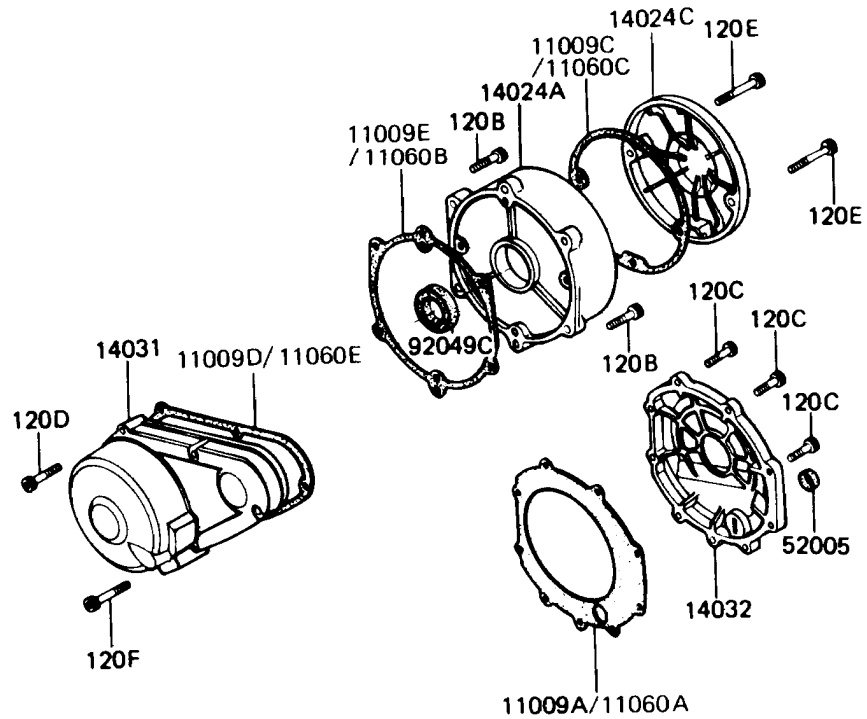

## 1987 PARTS DIAGRAM

Engine Cover

E1431-0105

## 1987 PARTS LIST

Engine Cover

ITEM NAME	PART NUMBER	QUANTITY
GASKET,TRANSMISSION COVER (Ref # 11009)	11009-1163	1
GASKET,CLUTCH COVER (Ref # 11009A)	11009-1210	1
GASKET,CLUTCH ADJUSTING COVER (Ref # 11009B)	11009-1211	1
GASKET,PULSING COIL COVER (Ref # 11009C)	11009-1220	1
GASKET,GENERATOR COVER (Ref # 11009D)	14045-014	1
GASKET,RH ENGINE COVER (Ref # 11009E)	14046-023	1
COVER,TRANSMISSION (Ref # 14024)	14025-1240	1
COVER,ENGINE,RH (Ref # 14024A)	14025-1243	1
COVER,CLUTCH RELEASE (Ref # 14024B)	14025-1249	1
COVER,PULSING COIL (Ref # 14024C)	14025-1614	1
COVER-CHAIN (Ref # 14026)	14026-1063	1
COVER-GENERATOR (Ref # 14031)	14031-1056	1
COVER-CLUTCH (Ref # 14032)	14032-1047	1
GAUGE,OIL LEVEL (Ref # 52005)	52005-1009	1
WASHER,6.1X12X1 (Ref # 92022)	92022-077	1
PIN,DOWEL,6.3X8X14 (Ref # 92043)	92042-007	1
SEAL-OIL,SB12205 (Ref # 92049)	92049-004	1
SEAL-OIL,CLUTCH RELEASE (Ref # 92049A)	92049-1003	1
SEAL-OIL,SD-8187 (Ref # 92049B)	92049-1017	1
SEAL-OIL,SC32487 (Ref # 92049C)	92049-1033	1
SEAL-OIL,AE2343F0 (Ref # 92049D)	92049-1070	1
BOLT-SOCKET (Ref # 120)	120Z06125	1
BOLT-SOCKET (Ref # 120A)	120Z0614	1
BOLT-SOCKET (Ref # 120B)	120Z0622	1
BOLT-SOCKET (Ref # 120C)	120Z0625	1
BOLT-SOCKET (Ref # 120D)	120Z0630	1
BOLT-SOCKET (Ref # 120E)	120Z0635	1
BOLT-SOCKET (Ref # 120F)	120Z0640	1
BOLT-SOCKET (Ref # 120G)	120Z0670	1

## 1987 PARTS LIST

Engine Cover

ITEM NAME	PART NUMBER	QUANTITY
BOLT-FLANGED,6X55 (Ref # 130)	130G0655	1
SCREW-PAN-CROS,6X20,WHITE (Ref # 220)	220B0620	1
SCREW-PAN-CROS,6X28 (Ref # 220A)	220B0628	1
SCREW-PAN-CROS,6X40 (Ref # 220B)	220B0640	1