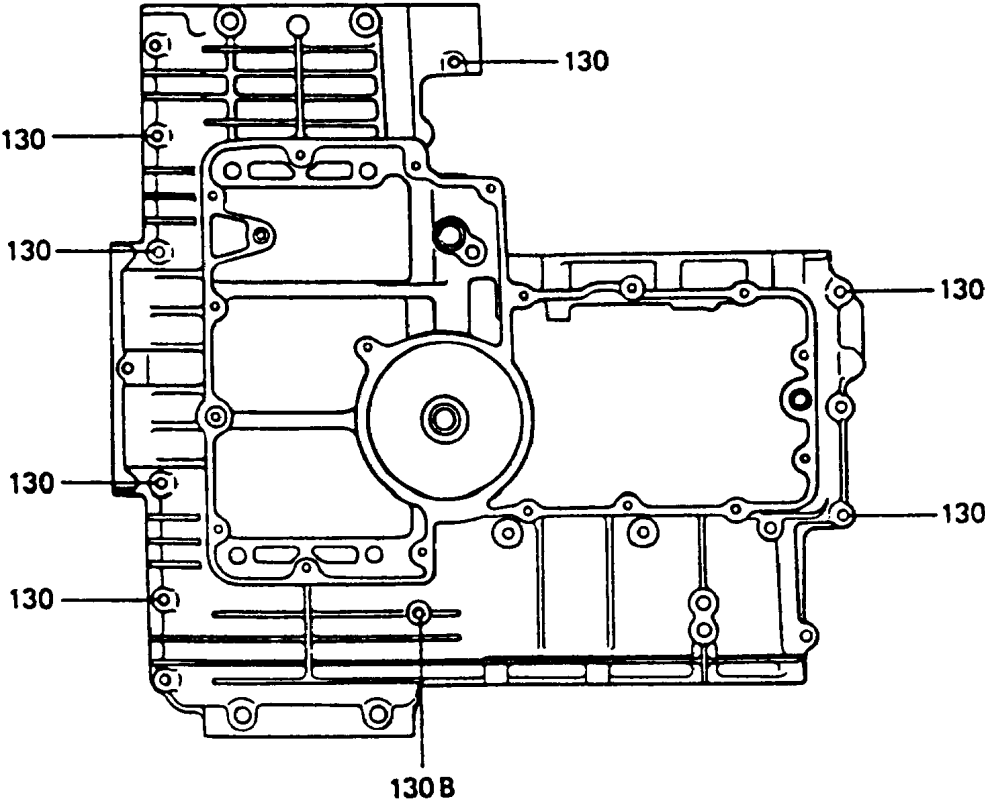

1987 PARTS DIAGRAM

Crankcase Bolt Pattern

1987 PARTS LIST

Crankcase Bolt Pattern

ITEM NAME	PART NUMBER	QUANTITY
BOLT-FLANGED (Ref # 130)	130Y0640	1
BOLT-FLANGED (Ref # 130A)	130Y0650	1
BOLT-FLANGED (Ref # 130B)	130Y0695	1