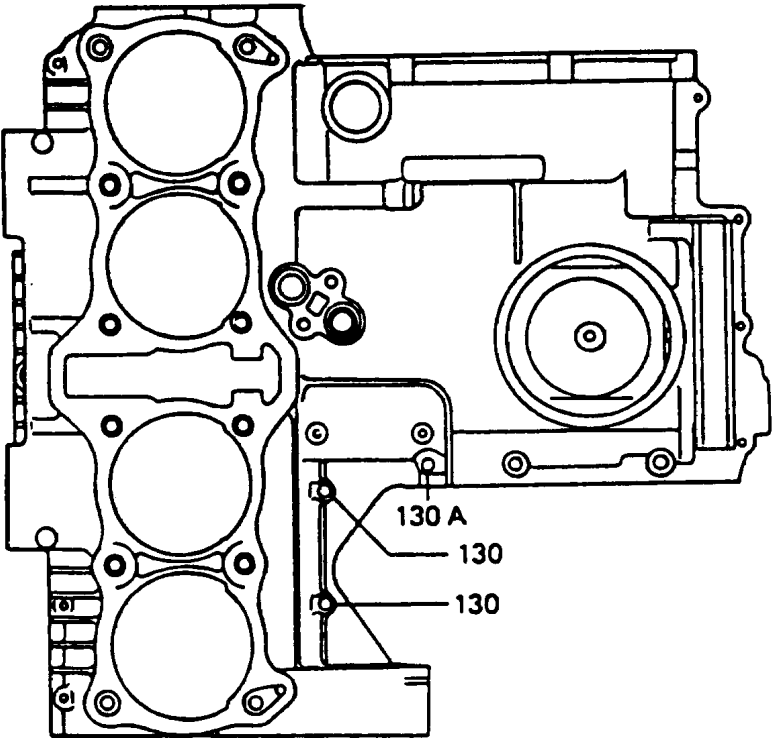

1987 PARTS DIAGRAM

Crankcase Bolt Pattern

1987 PARTS LIST

Crankcase Bolt Pattern

ITEM NAME	PART NUMBER	QUANTITY
BOLT-FLANGED (Ref # 130)	130Y0640	1
BOLT-FLANGED (Ref # 130A)	130Y0650	1
BOLT-FLANGED (Ref # 130B)	130Y0695	1