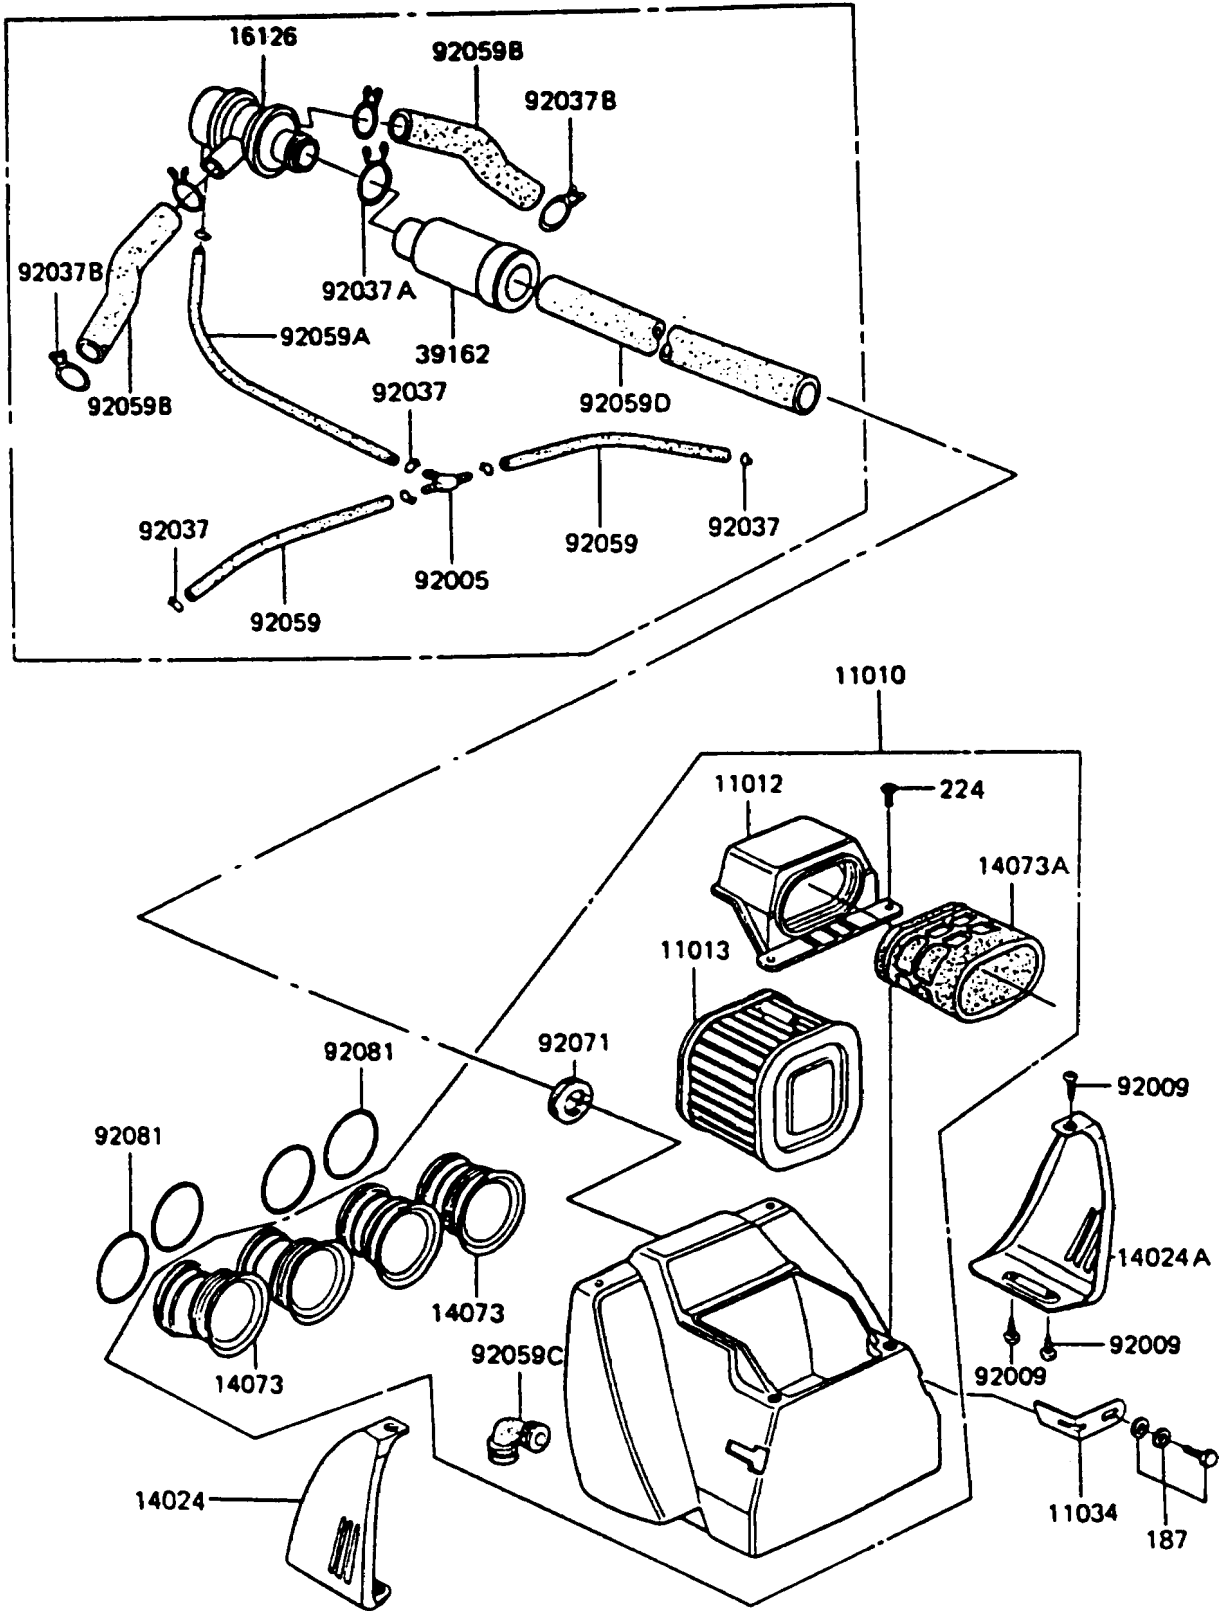

## 1987 PARTS DIAGRAM

Air Filter

## 1987 PARTS LIST

Air Filter

ITEM NAME	PART NUMBER	QUANTITY
FILTER-ASSY-AIR (Ref # 11010)	11010-1142	1
CAP,AIR FILTER (Ref # 11012)	11012-1167	1
ELEMENT-AIR FILTER (Ref # 11013)	11013-1037	1
BRACKET,AIR FILTER (Ref # 11034)	32070-038	1
COVER,AIR FILTER,LH (Ref # 14024)	14025-1263	1
COVER,AIR FILTER,RH (Ref # 14024A)	14025-1264	1
DUCT,AIR FILTER,OUTLET (Ref # 14073)	14073-1048	1
DUCT,AIR FILTER,INTAKE (Ref # 14073A)	14073-1049	1
VALVE,AIR SWITCH (Ref # 16126)	16126-1014	1
SILENCER-INTAKE (Ref # 39162)	39162-1003	1
FITTING,TUBE,T-TYPE (Ref # 92005)	92005-1017	1
SCREW,TAPPING,5X12 (Ref # 92009)	92009-1319	1
CLAMP,TUBE (Ref # 92037)	92037-072	1
CLAMP,TUBE (Ref # 92037A)	92037-1076	1
CLAMP,TUBE (Ref # 92037B)	92037-213	1
TUBE,4X9X155 (Ref # 92059)	92059-1033	1
TUBE,4X9X370 (Ref # 92059A)	92059-1132	1
TUBE,14X20X89 (Ref # 92059B)	92059-1155	1
TUBE,AIR FILTER (Ref # 92059C)	92059-1156	1
TUBE,14X20X325 (Ref # 92059D)	92059-1161	1
GROMMET,AIR FILTER (Ref # 92071)	92071-1042	1
SPRING,COIL,BLACK (Ref # 92081)	92081-1457	1
BOLT-UPSET-WSP (Ref # 187)	187B0612	1
SCREW-PAN-WP-CROS (Ref # 224)	224B0612	1