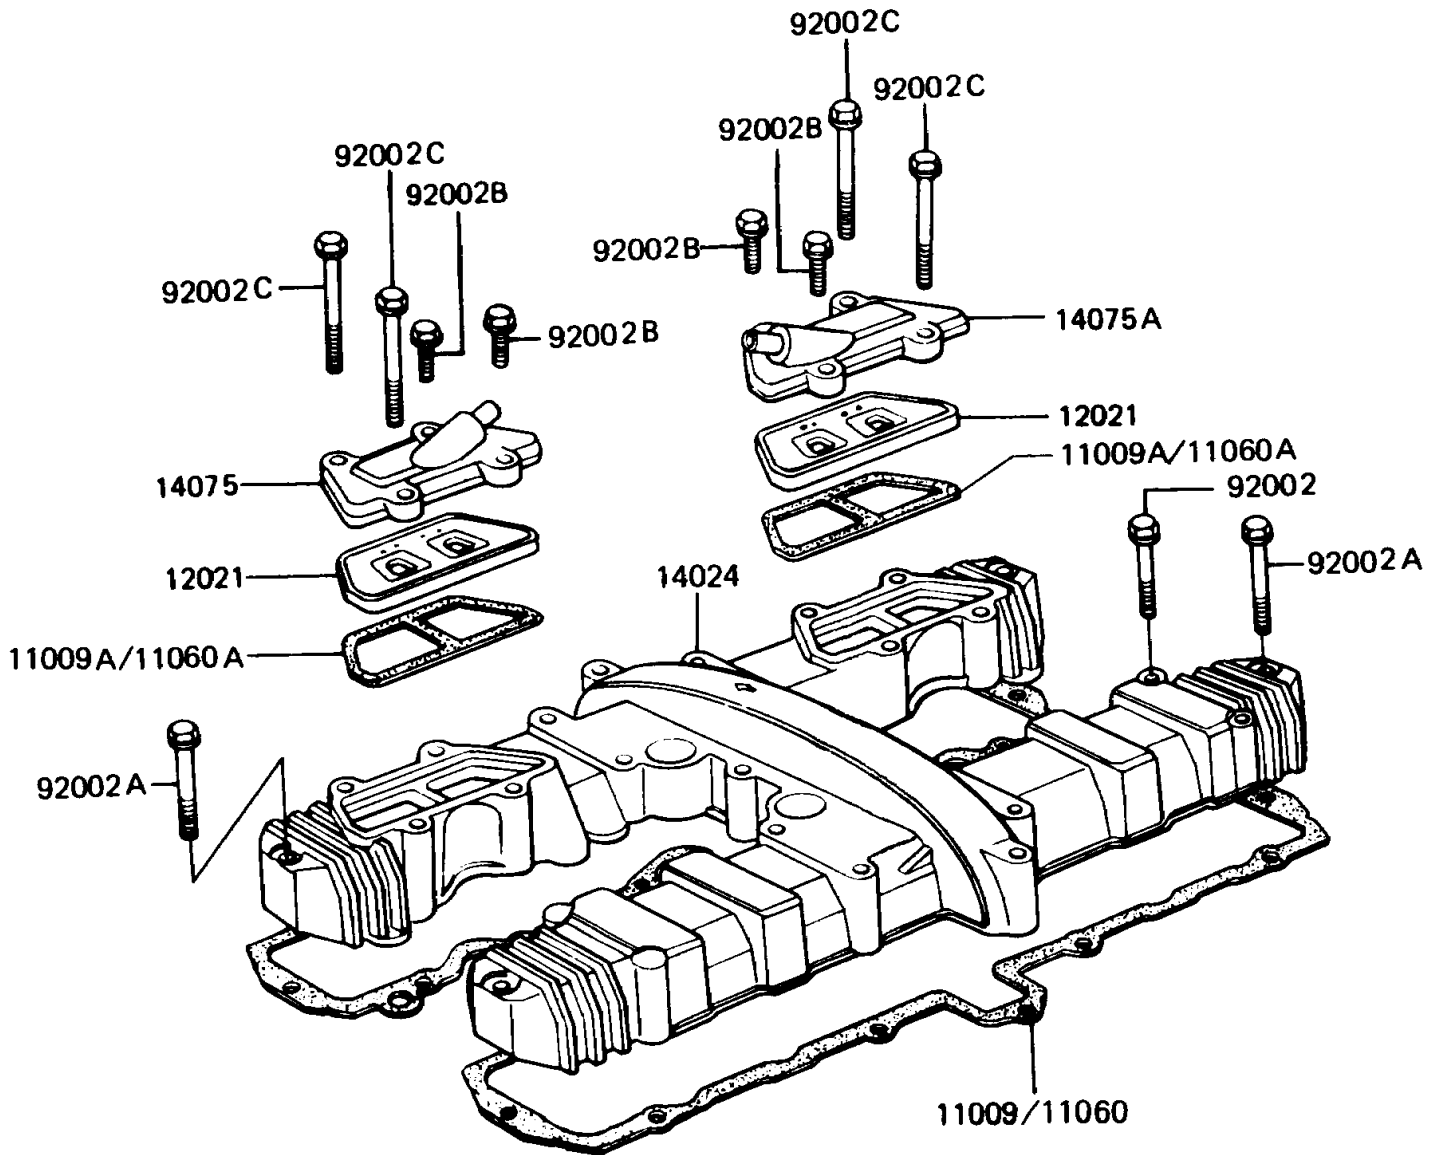

1987 PARTS DIAGRAM

Cylinder Head Cover

E1112-0052

1987 PARTS LIST

Cylinder Head Cover

ITEM NAME	PART NUMBER	QUANTITY
GASKET,CYLINDER HEAD COVER (Ref # 11009)	11009-1205	1
GASKET,REED VALVE (Ref # 11009A)	11009-1206	1
VALVE-ASSY-REED (Ref # 12021)	12021-1008	1
COVER,CYLINDER HEAD,SILVER,AP (Ref # 14024)	14025-1465	1
CAP-ASSY,REED VALVE,LH,SILVER (Ref # 14075)	14075-5018	1
CAP-ASSY,REED VALVE,RH,SILVER (Ref # 14075A)	14075-5019	1
BOLT,6X45 (Ref # 92002)	92002-1151	1
BOLT,6X52 (Ref # 92002A)	92002-1152	1
BOLT,6X22 (Ref # 92002B)	92002-1154	1
BOLT,6X70 (Ref # 92002C)	92002-1155	1