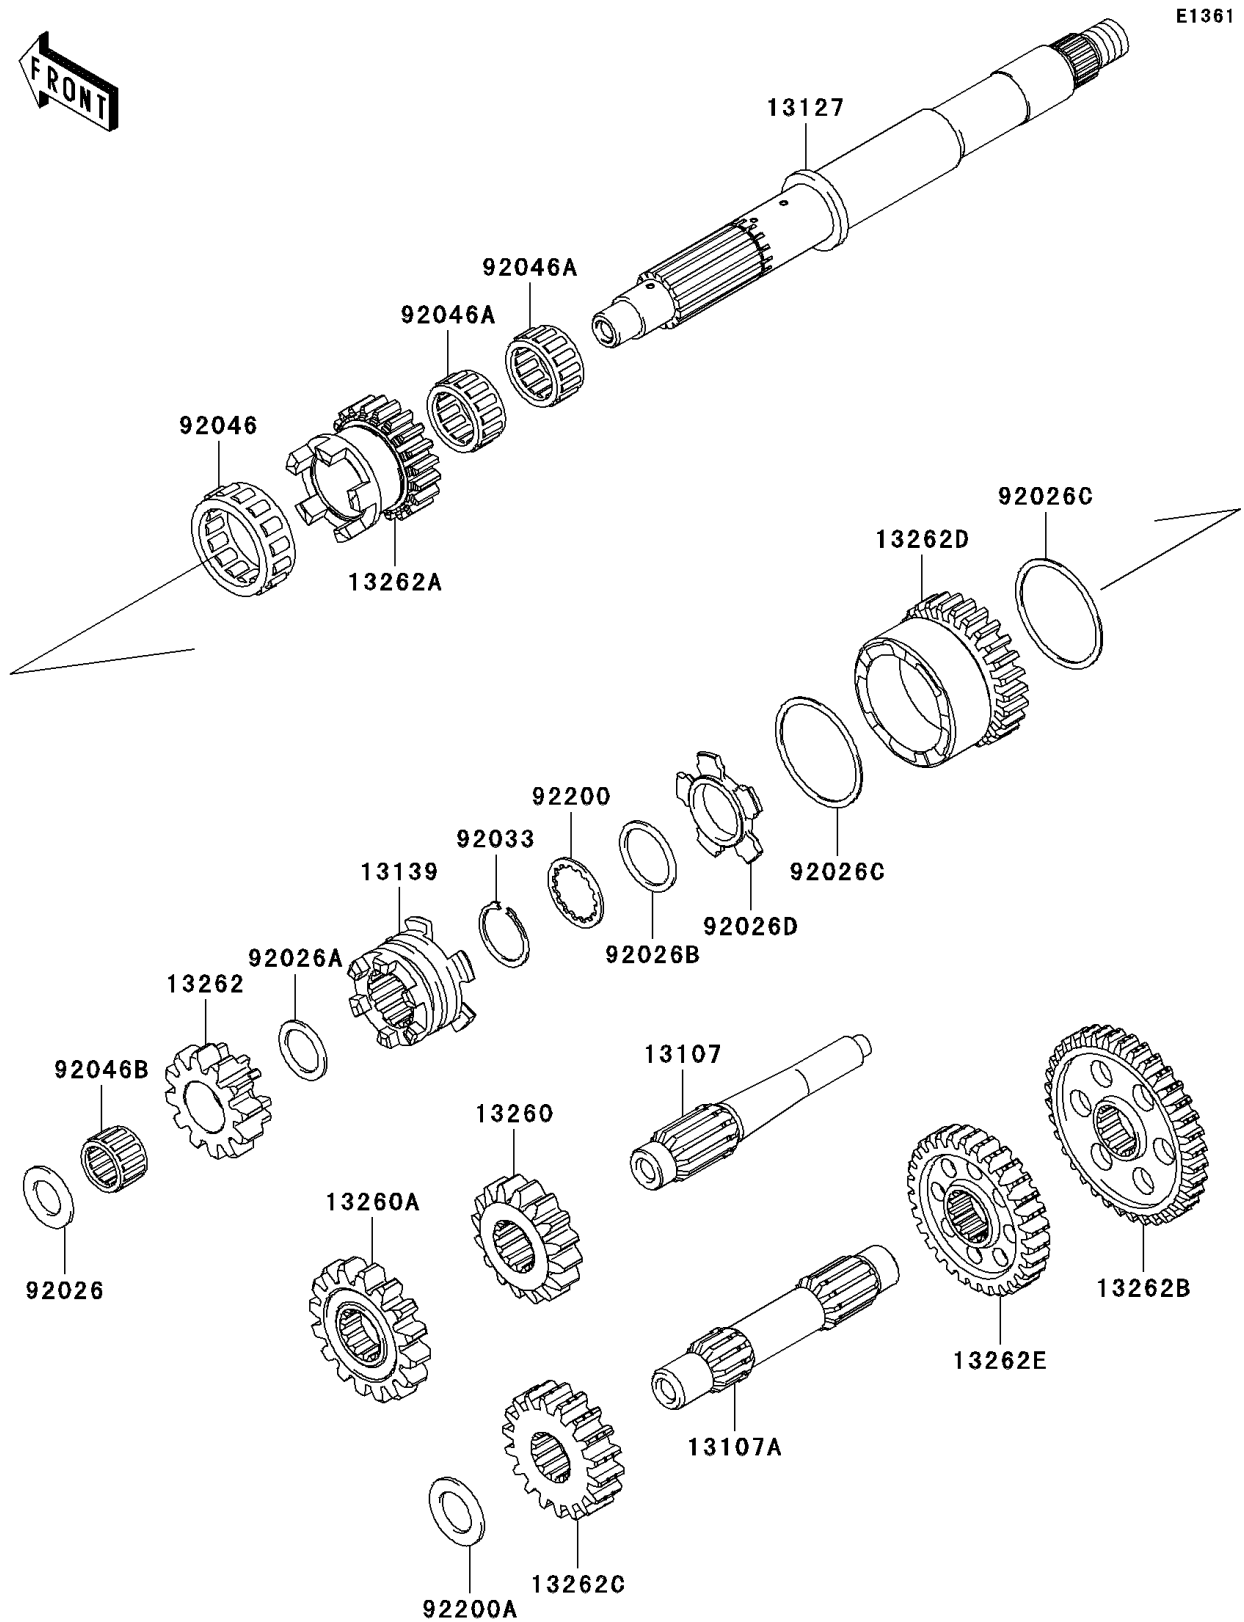

## 2009 Teryx® 750 4x4 NRA Outdoors™ PARTS DIAGRAM

Transmission

## 2009 Teryx® 750 4x4 NRA Outdoors™ PARTS LIST

Transmission

ITEM NAME	PART NUMBER	QUANTITY
SHAFT,REVERSE,IDLE (Ref # 13107)	13107-0158	1
SHAFT,COUNTER (Ref # 13107A)	13107-0177	1
SHAFT-TRANSMISSION INPUT (Ref # 13127)	13127-0049	1
SHIFTER (Ref # 13139)	13139-0003	1
GEAR,OUTPUT REVERSE,16T (Ref # 13260)	13260-1872	1
GEAR,DRIVEN REVERSE,16T (Ref # 13260A)	13260-1873	1
GEAR,INPUT REVERSE,12T (Ref # 13262)	13262-0235	1
GEAR,INPUT LOW,20T (Ref # 13262A)	13262-0545	1
GEAR,OUTPUT LOW,36T (Ref # 13262B)	13262-0546	1
GEAR,OUTPUT DRIVE,18T (Ref # 13262C)	13262-0547	1
GEAR,INPUT HI,26T (Ref # 13262D)	13262-0573	1
GEAR,OUTPUT HI,30T (Ref # 13262E)	13262-0574	1
SPACER,17.3X30X2.0 (Ref # 92026)	92026-1415	1
SPACER,21.2X29X1.6 (Ref # 92026A)	92026-1568	1
SPACER,28.2X34.5X1.6 (Ref # 92026B)	92026-1587	1
SPACER,48.2X54.3X1.0 (Ref # 92026C)	92026-1599	1
SPACER,HI&LOW (Ref # 92026D)	92026-1600	1
RING-SNAP,25.9X30.6X1.2 (Ref # 92033)	92033-1037	1
BEARING-NEEDLE,HIGH GEAR (Ref # 92046)	92046-1276	1
BEARING-NEEDLE,FWF-283317 (Ref # 92046A)	92046-1278	1
BEARING-NEEDLE,REVERSE GEAR (Ref # 92046B)	92046-1279	1
WASHER,28.5X34.0X1.5 (Ref # 92200)	92200-1240	1
WASHER,20.3X33X2.0 (Ref # 92200A)	92200-1351	1