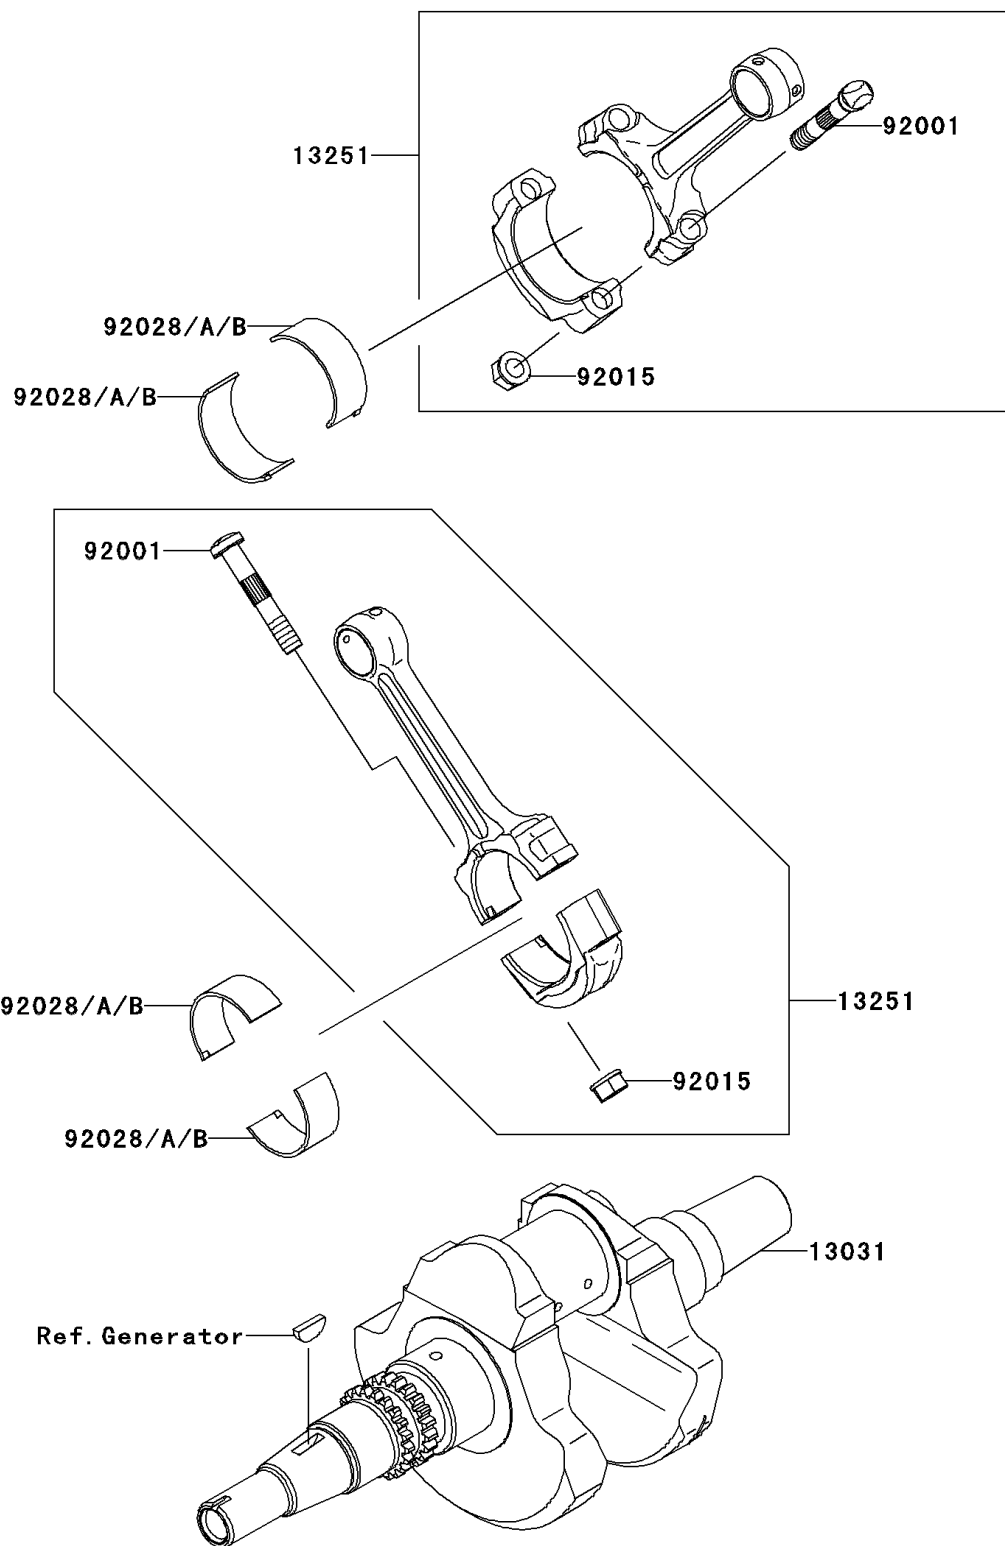

2009 Teryx® 750 4x4 NRA Outdoors™ PARTS DIAGRAM

Crankshaft

E1321

2009 Teryx® 750 4x4 NRA Outdoors™ PARTS LIST

Crankshaft

ITEM NAME	PART NUMBER	QUANTITY
CRANKSHAFT-COMP (Ref # 13031)	13031-0079	1
ROD-ASSY-CONNECTING (Ref # 13251)	13251-1143	1
BOLT,CONNECTING ROD (Ref # 92001)	92001-1980	1
NUT,FLANGED,8MM (Ref # 92015)	92015-1311	1
BUSHING,CONNECTING ROD,GREEN (Ref # 92028)	92028-1961	1
BUSHING,CONNECTING ROD,YELLOW (Ref # 92028A)	92028-1962	1
BUSHING,CONNECTING ROD,BROWN (Ref # 92028B)	92028-1963	1