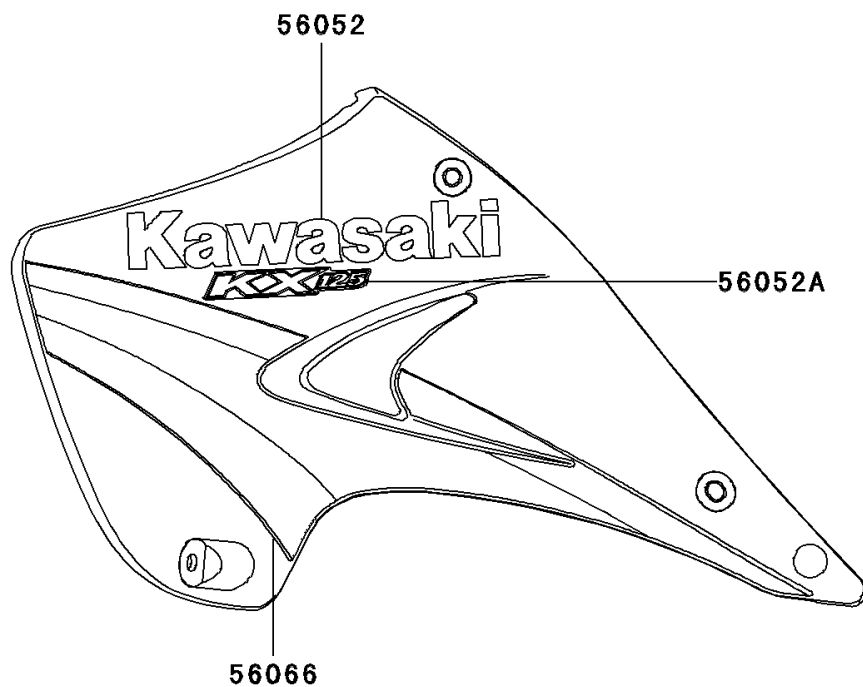

2005 KX™125 PARTS DIAGRAM

Decals

F2861

2005 KX™125 PARTS LIST

Decals

ITEM NAME	PART NUMBER	QUANTITY
MARK,SHROUD,KAWASAKI (Ref # 56052)	56052-0368	1
MARK,SHROUD,KX125 (Ref # 56052A)	56052-0394	1
PATTERN,SHROUD,LH (Ref # 56066)	56066-1008	1
PATTERN,SHROUD,RH (Ref # 56066A)	56066-1009	1