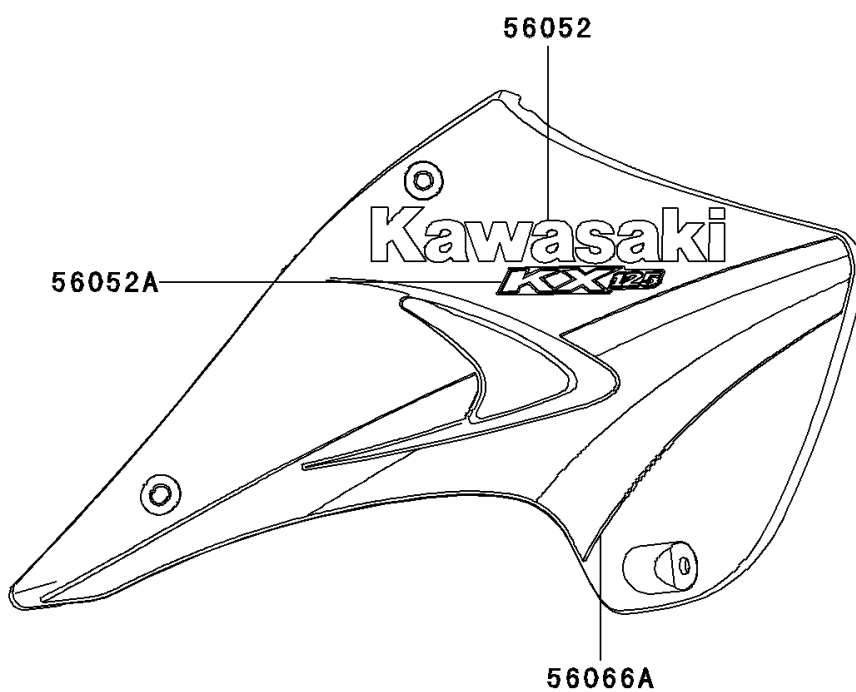

2005 KX™125 PARTS DIAGRAM

Decals

F2861

2005 KX™125 PARTS LIST

Decals

ITEM NAME	PART NUMBER	QUANTITY
MARK,SHROUD,KAWASAKI (Ref # 56052)	56052-0368	1
MARK,SHROUD,KX125 (Ref # 56052A)	56052-0394	1
PATTERN,SHROUD,LH (Ref # 56066)	56066-1008	1
PATTERN,SHROUD,RH (Ref # 56066A)	56066-1009	1