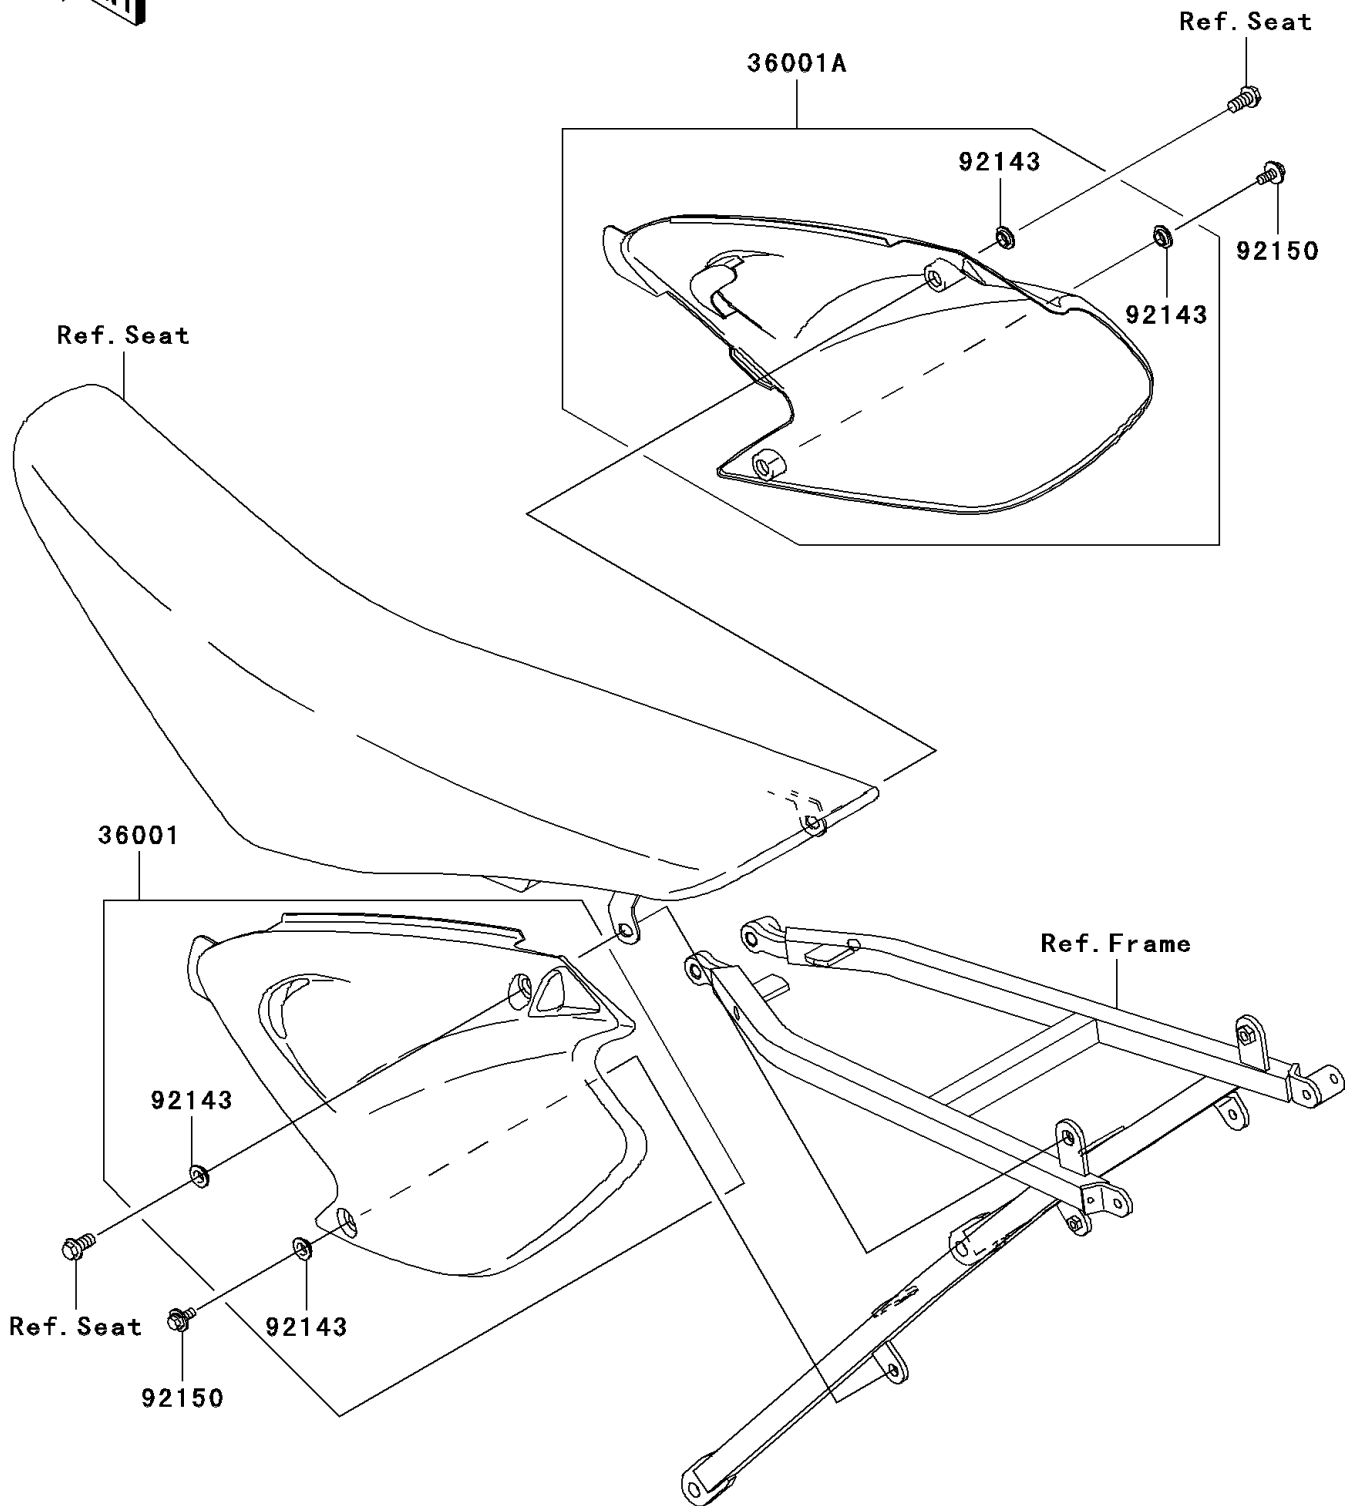

2005 KX™125 PARTS DIAGRAM

Side Covers

F2611

2005 KX™125 PARTS LIST

Side Covers

ITEM NAME	PART NUMBER	QUANTITY
COVER-SIDE,LH,S.WHITE (Ref # 36001)	36001-1671-266	1
COVER-SIDE,RH,S.WHITE (Ref # 36001A)	36001-1672-266	1
COLLAR (Ref # 92143)	92143-1196	1
BOLT,6X14 (Ref # 92150)	92150-1340	1