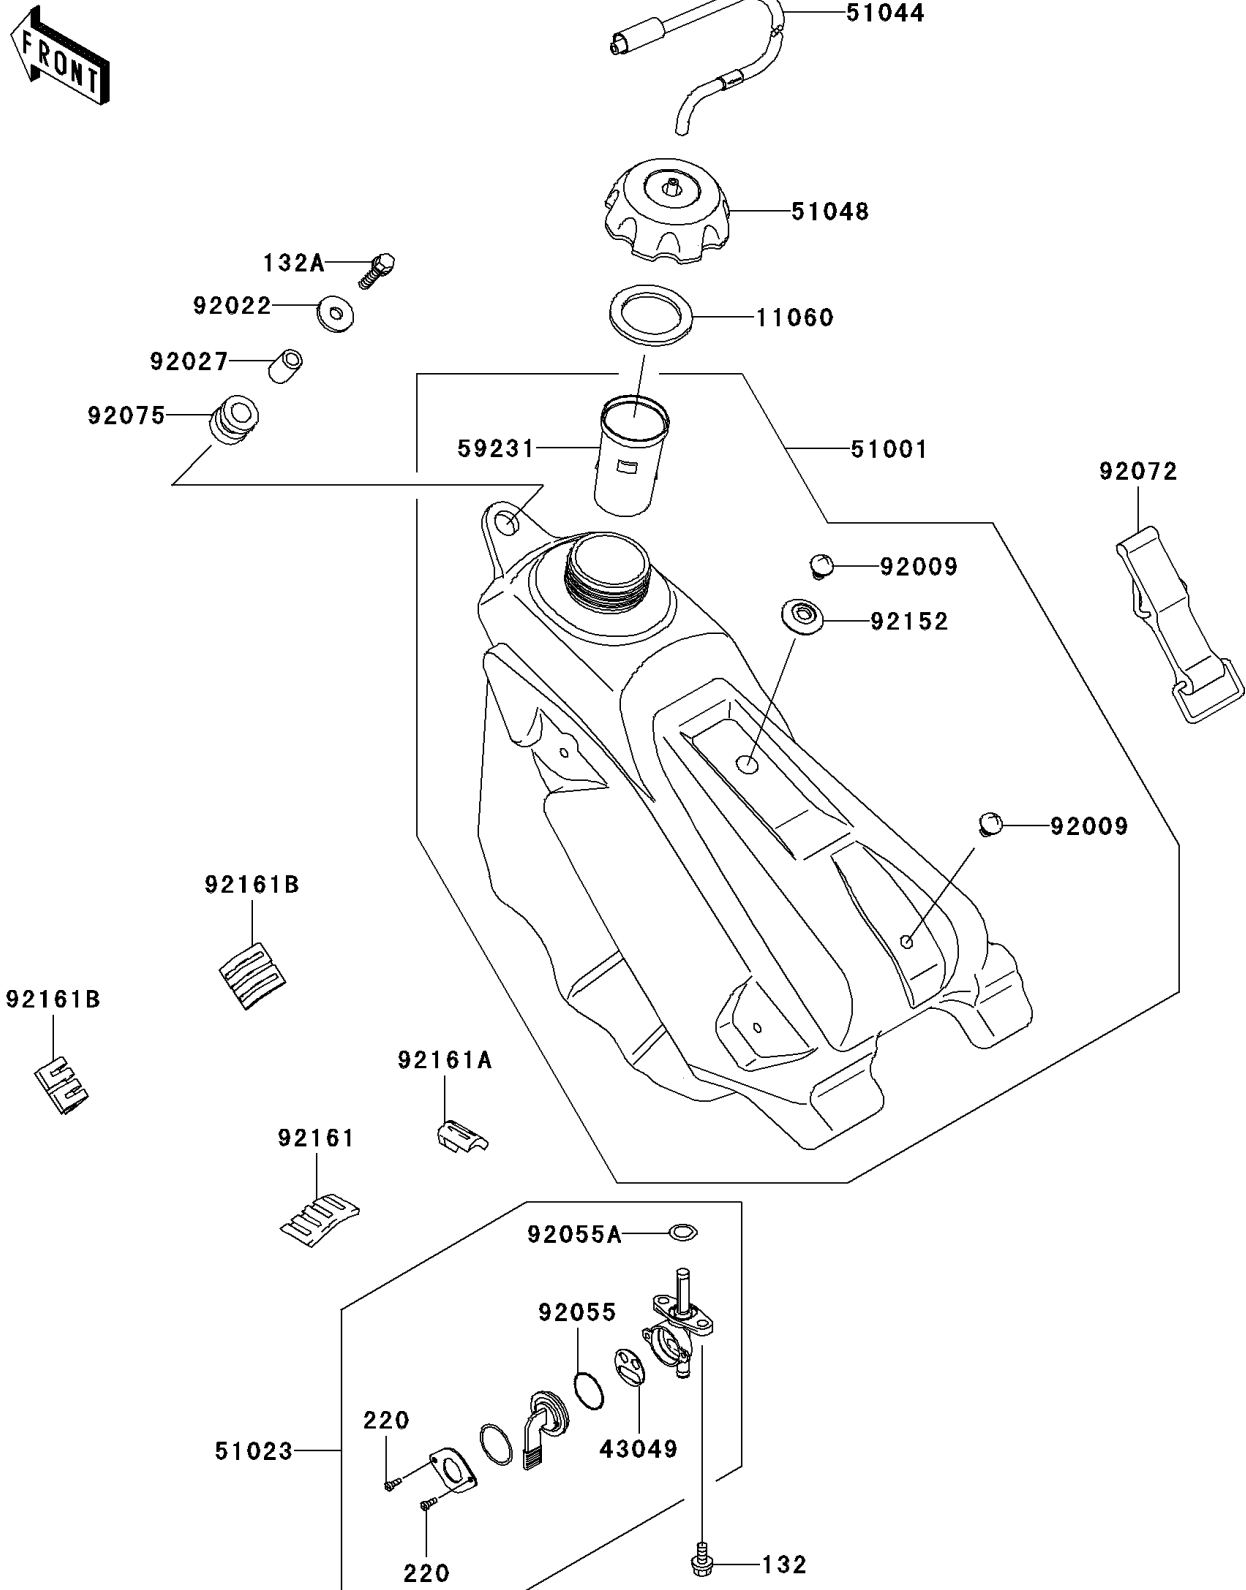

## 2005 KX™125 PARTS DIAGRAM

Fuel Tank

F2410

## 2005 KX™125 PARTS LIST

Fuel Tank

ITEM NAME	PART NUMBER	QUANTITY
BOLT-FLANGED-SMALL (Ref # 132)	132G0612	1
BOLT-FLANGED-SMALL (Ref # 132A)	132G0625	1
SCREW-PAN-CROS (Ref # 220)	220B0308	1
GASKET,FUEL TANK CAP (Ref # 11060)	11060-1340	1
PACKING,TAP VALVE (Ref # 43049)	43049-1091	1
TANK-COMP-FUEL,F.BLACK (Ref # 51001)	51001-0033-6Z	1
TAP-ASSY,FUEL (Ref # 51023)	51023-1395	1
TUBE-ASSY,TANK CAP (Ref # 51044)	51044-0019	1
CAP-ASSY-TANK,FUEL (Ref # 51048)	51048-1124	1
FILLER (Ref # 59231)	59231-1096	1
SCREW,6MM (Ref # 92009)	92009-1971	1
WASHER,6.5X24X2 (Ref # 92022)	92022-1690	1
COLLAR,6.8X10X14 (Ref # 92027)	92027-1966	1
RING-O,TAP LEVER (Ref # 92055)	92055-1419	1
RING-O,FUEL TAP PACKING (Ref # 92055A)	92055-1700	1
BAND,FUEL TANK (Ref # 92072)	92072-1229	1
DAMPER (Ref # 92075)	92075-1787	1
COLLAR (Ref # 92152)	92152-1346	1
DAMPER,FUEL TANK,RR (Ref # 92161)	92161-1279	1
DAMPER,FUEL TANK,RR (Ref # 92161A)	92161-1280	1
DAMPER,FUEL TANK,SIDE (Ref # 92161B)	92161-1291	1