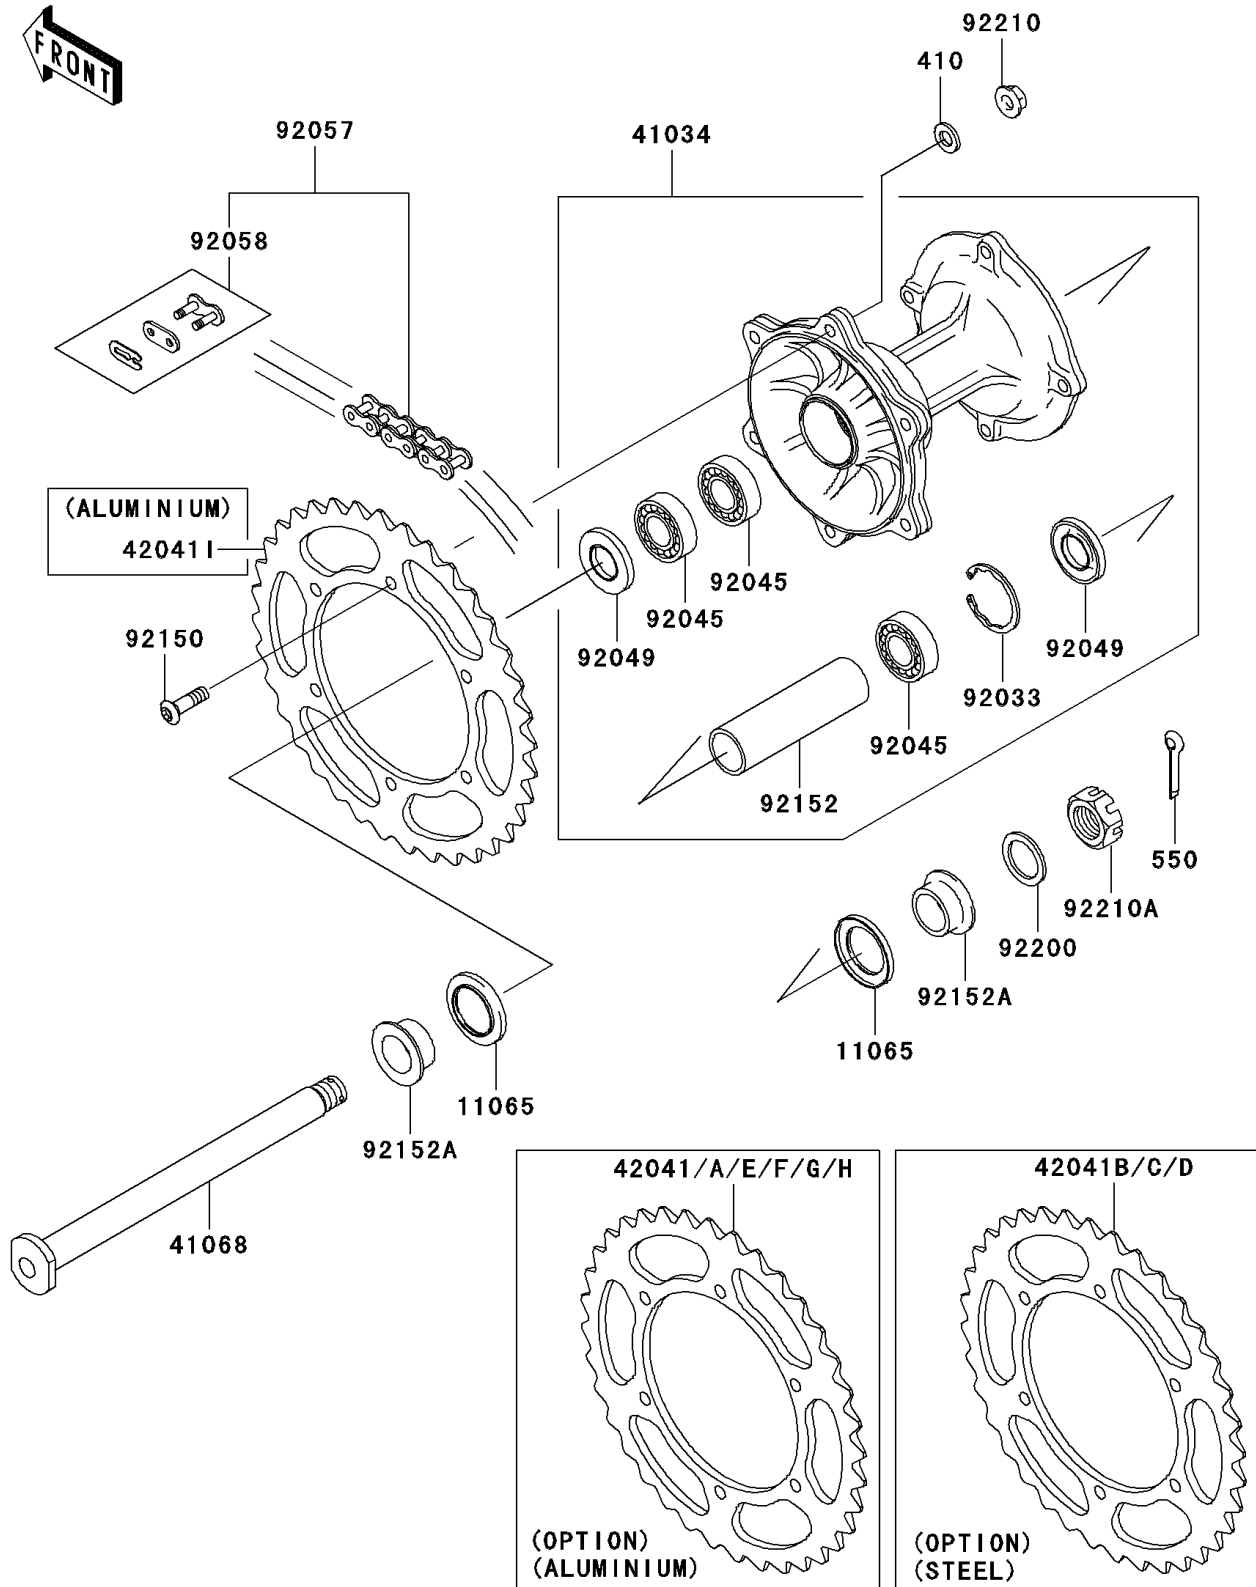

## 2005 KX™125 PARTS DIAGRAM

Rear Hub

F2240

## 2005 KX™125 PARTS LIST

Rear Hub

ITEM NAME	PART NUMBER	QUANTITY
WASHER-PLAIN-SMALL,8MM (Ref # 410)	410B0800	1
PIN-COTTER,3.0X35 (Ref # 550)	550D3035	1
CAP,AXLE (Ref # 11065)	11065-1253	1
DRUM-ASSY,REAR BRAKE (Ref # 41034)	41034-0004	1
AXLE,RR (Ref # 41068)	41068-1466	1
SPROCKET-HUB,52T,AL (Ref # 42041)	42041-0001	1
SPROCKET-HUB,53T,AL (Ref # 42041A)	42041-0002	1
SPROCKET-HUB,50T (Ref # 42041B)	42041-1408	1
SPROCKET-HUB,51T (Ref # 42041C)	42041-1428	1
SPROCKET-HUB,52T (Ref # 42041D)	42041-1429	1
SPROCKET-HUB,47T,AL (Ref # 42041E)	42041-1447	1
SPROCKET-HUB,48T,AL (Ref # 42041F)	42041-1448	1
SPROCKET-HUB,49T,AL (Ref # 42041G)	42041-1449	1
SPROCKET-HUB,50T,AL (Ref # 42041H)	42041-1450	1
SPROCKET-HUB,51T,AL (Ref # 42041I)	42041-1451	1
RING-SNAP,42MM (Ref # 92033)	92033-1041	1
BEARING-BALL,69052RS (Ref # 92045)	92045-1446	1
SEAL-OIL (Ref # 92049)	92049-1614	1
CHAIN,DRIVE,DID520DMA2SDHX114L (Ref # 92057)	92057-1541	1
JOINT-CHAIN,DRIVE (Ref # 92058)	92058-1074	1
BOLT,SOCKET,8X28 (Ref # 92150)	92150-1978	1
COLLAR,REAR BRAKE DRUM,L=106.5 (Ref # 92152)	92152-1427	1
COLLAR,RR AXLE,L=17 (Ref # 92152A)	92152-1473	1
WASHER,22.5X35X2.3 (Ref # 92200)	92200-1623	1
NUT,FLANGED,LOCK,8MM (Ref # 92210)	92210-0159	1
NUT,CASTLE,22MM (Ref # 92210A)	92210-1411	1