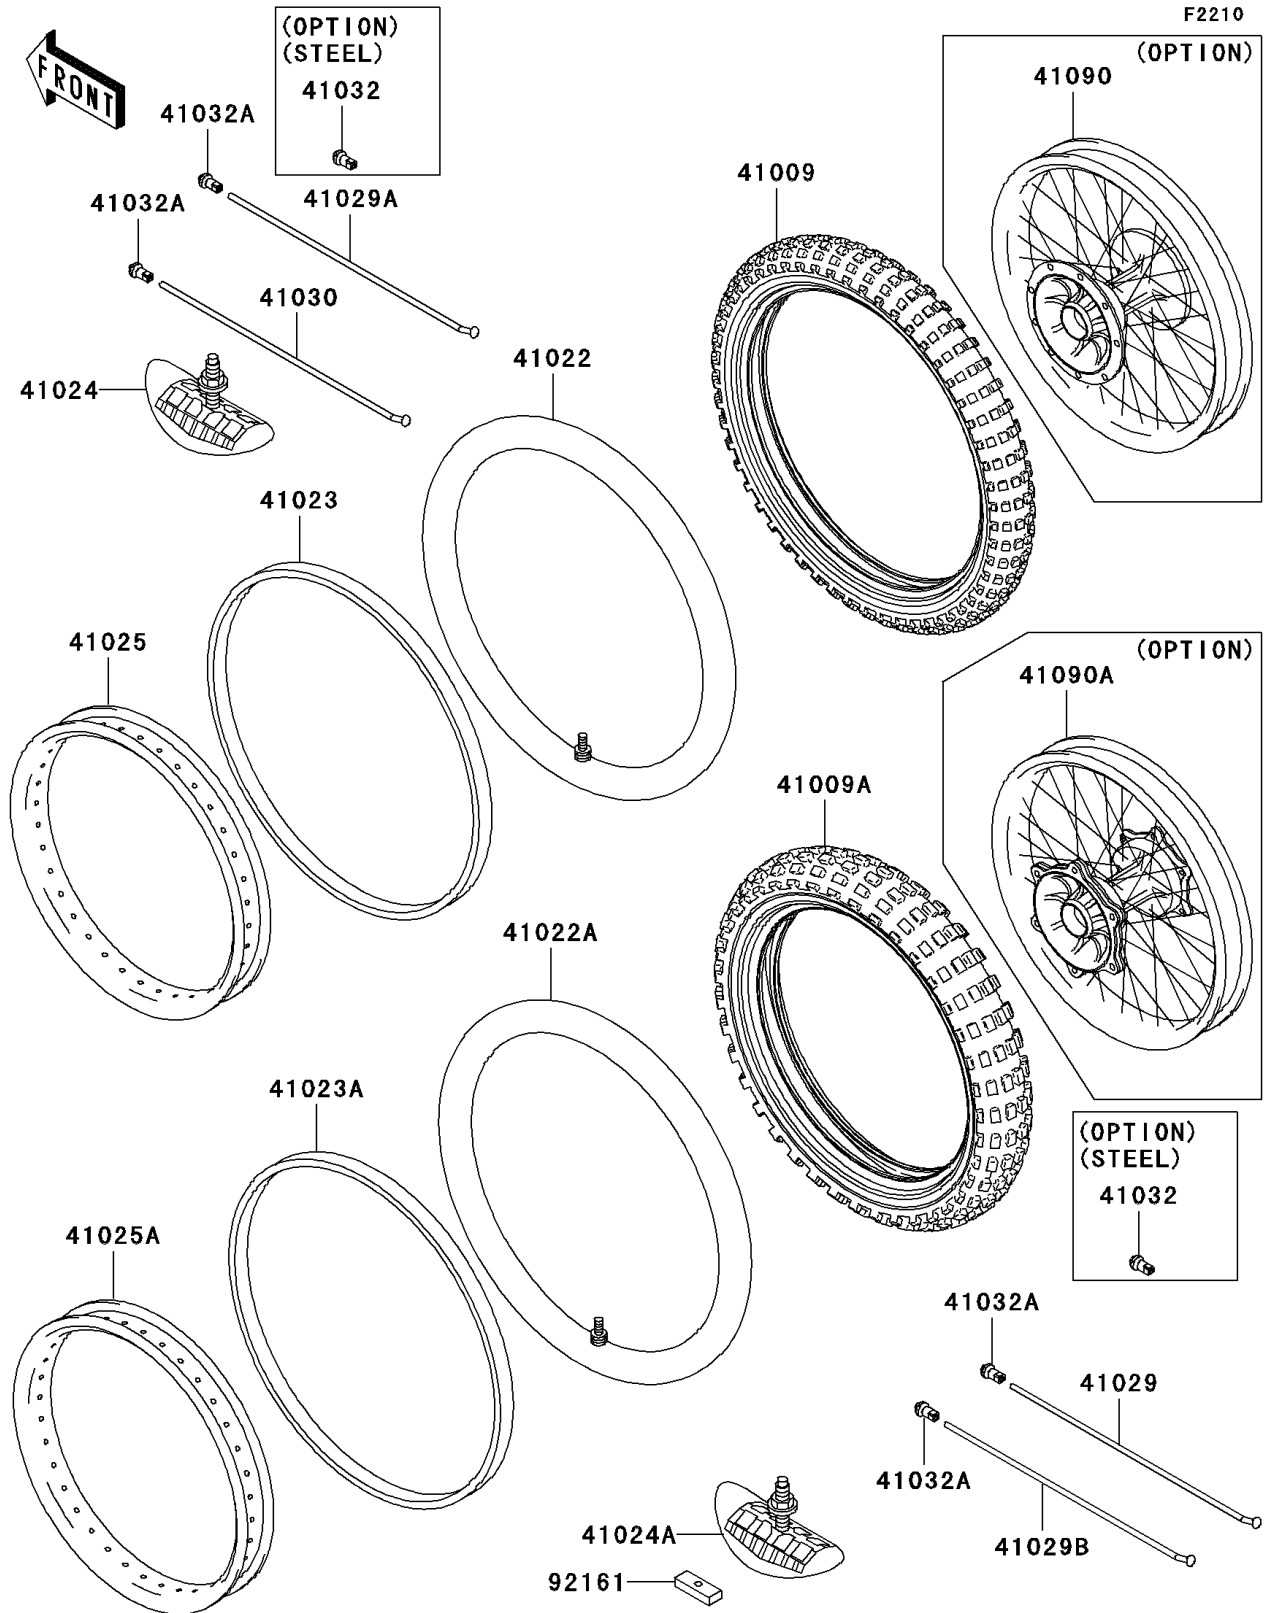

2005 KX™125 PARTS DIAGRAM

Wheels/Tires

2005 KX™125 PARTS LIST

Wheels/Tires

ITEM NAME	PART NUMBER	QUANTITY
TIRE,FR,80/100-21 51M,D742F(D) (Ref # 41009)	41009-0067	1
TIRE,RR,100/90-19 57M,D756(D) (Ref # 41009A)	41009-0068	1
TUBE-TIRE,80/100-21(D) (Ref # 41022)	41022-1118	1
TUBE-TIRE,100/90-19(D) (Ref # 41022A)	41022-1129	1
BAND-RIM,80/100-21(D) (Ref # 41023)	41023-1069	1
BAND-RIM,90.100/90-19(D) (Ref # 41023A)	41023-1074	1
STOPPER-RIM,1.60-M(DUNLOP) (Ref # 41024)	41024-010	1
STOPPER-RIM,1.85-M(DUNLOP) (Ref # 41024A)	41024-011	1
RIM,FR,1.60X21 (Ref # 41025)	41025-1377	1
RIM,RR,1.85X19 (Ref # 41025A)	41025-1435	1
SPOKE-INNER,RR,202MMX160D (Ref # 41029)	41029-1204	1
SPOKE-INNER,FR,230MMX165D (Ref # 41029A)	41029-1295	1
SPOKE-INNER,RR,204MMX159D (Ref # 41029B)	41029-1330	1
SPOKE-OUTER,FR,231.5MMX170D (Ref # 41030)	41030-1165	1
NIPPLE-SPOKE,STEEL (Ref # 41032)	41032-1085	1
NIPPLE-SPOKE,ALUMINIUM (Ref # 41032A)	41032-1086	1
WHEEL,FR,1.60X21,ALUM NIPPLE (Ref # 41090)	41090-1150	1
WHEEL,RR,1.85X19,ALUM NIPPLE (Ref # 41090A)	41090-1151	1
DAMPER,RIM STOPPER (Ref # 92161)	92161-1184	1