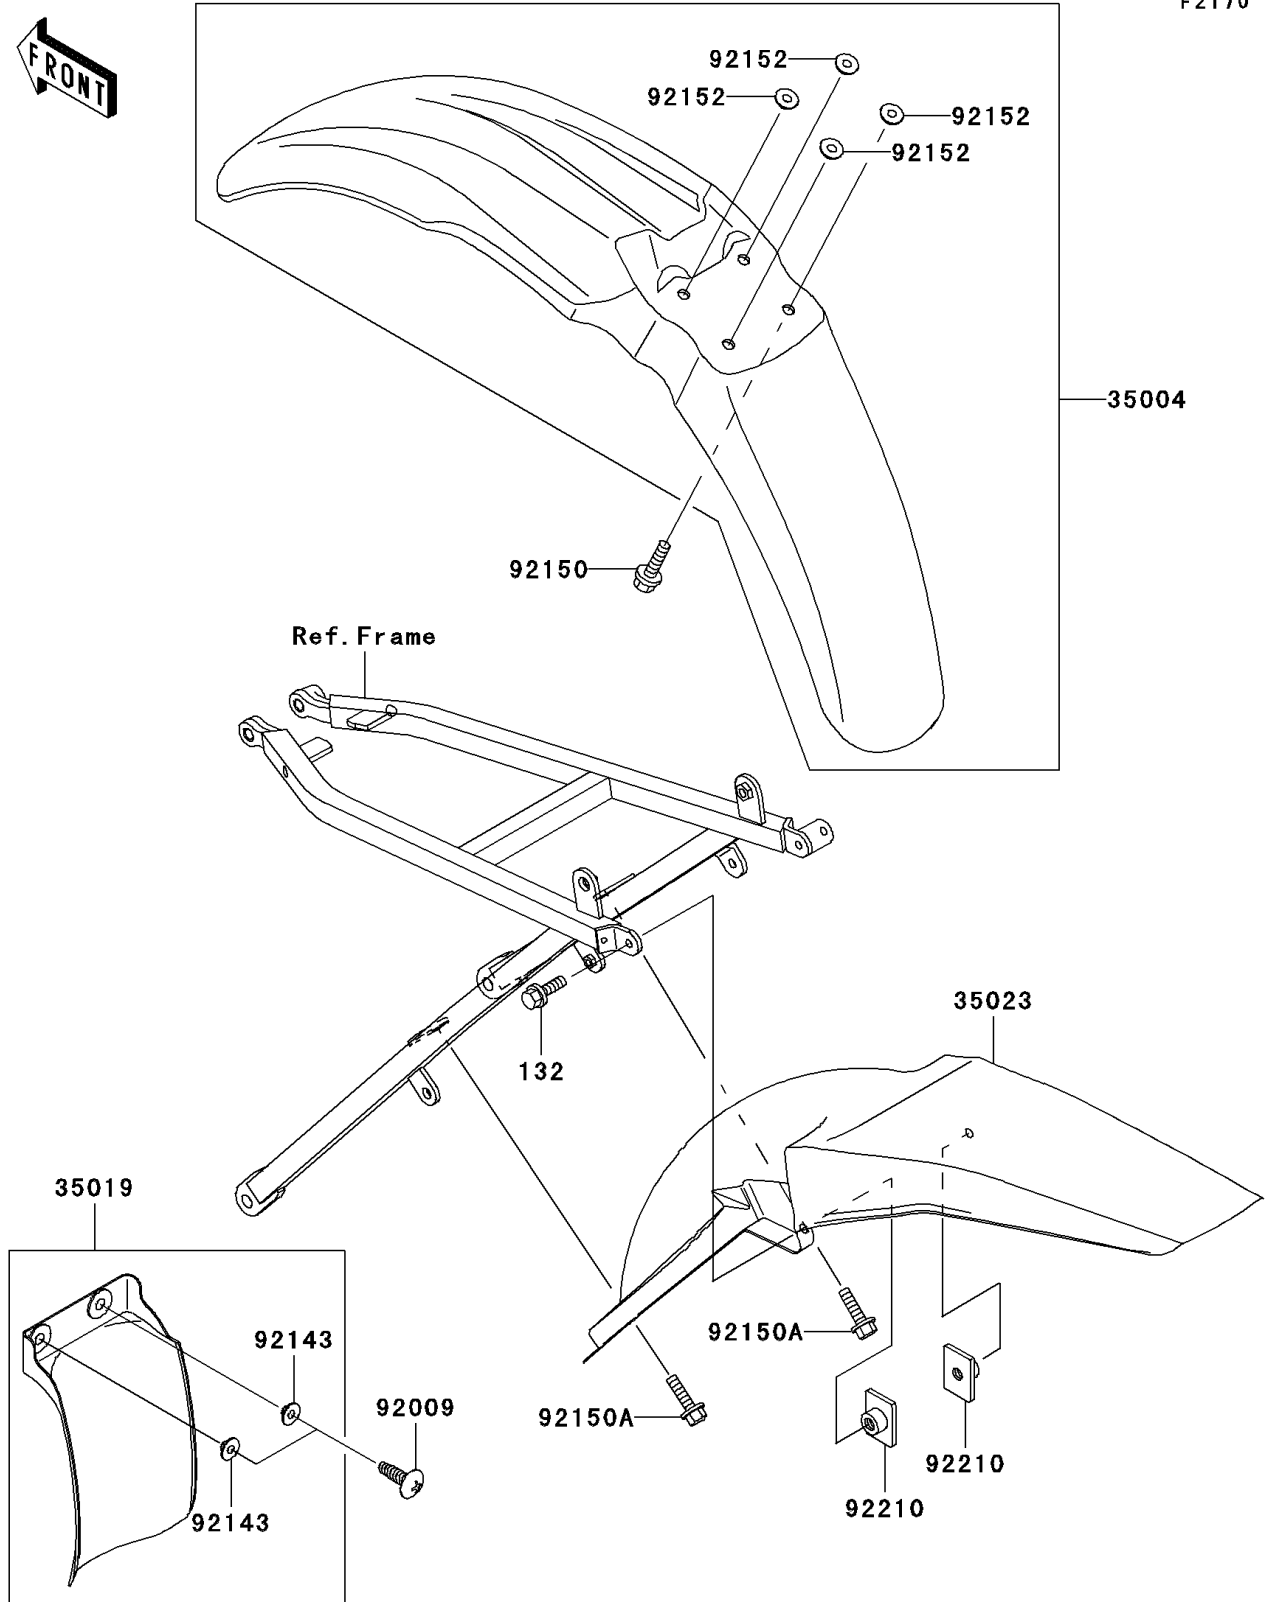

2005 KX™125 PARTS DIAGRAM

Fenders

F2170

2005 KX™125 PARTS LIST

Fenders

ITEM NAME	PART NUMBER	QUANTITY
BOLT-FLANGED-SMALL (Ref # 132)	132G0614	1
FENDER-FRONT,L.GREEN (Ref # 35004)	35004-1460-290	1
FLAP,AIR FILTER,F.BLACK (Ref # 35019)	35019-1402-6Z	1
FENDER-REAR,L.GREEN (Ref # 35023)	35023-1587-290	1
SCREW,TAPPING,5X20 (Ref # 92009)	92009-1993	1
COLLAR (Ref # 92143)	92143-1087	1
BOLT,6X20 (Ref # 92150)	92150-1339	1
BOLT,FLANGED,6X22 (Ref # 92150A)	92150-1481	1
COLLAR (Ref # 92152)	92152-1422	1
NUT,PLATE,6MM (Ref # 92210)	92210-1352	1