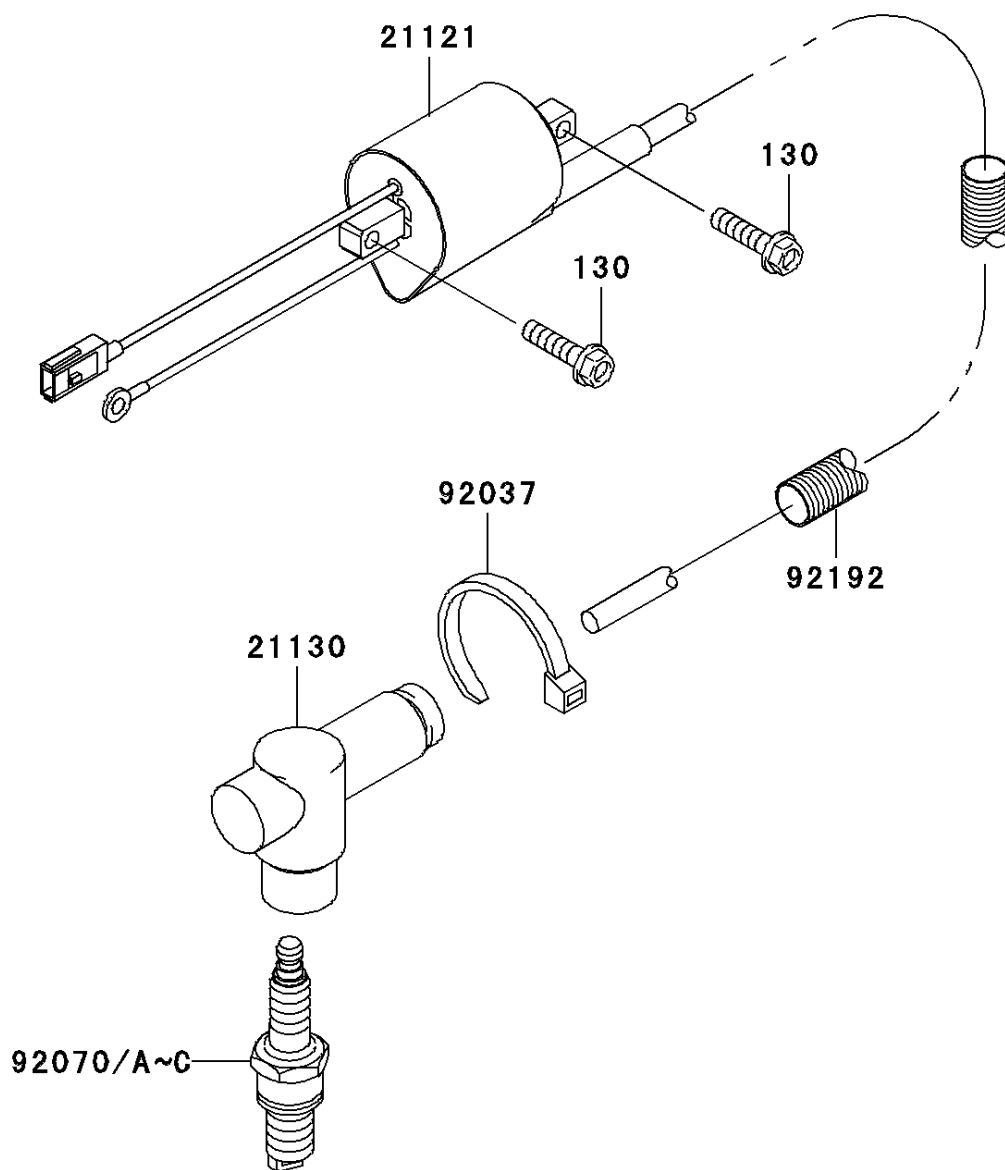

2005 KX™125 PARTS DIAGRAM

Ignition System

E1830

2005 KX™125 PARTS LIST

Ignition System

ITEM NAME	PART NUMBER	QUANTITY
BOLT-FLANGED (Ref # 130)	130L0520	1
COIL-IGNITION (Ref # 21121)	21121-0017	1
CAP-SPARK PLUG (Ref # 21130)	21130-1077	1
CLAMP (Ref # 92037)	92037-1173	1
PLUG-SPARK,R6918B-9 (Ref # 92070)	92070-0010	1
PLUG-SPARK,R7376-8(NGK) (Ref # 92070A)	92070-1275	1
PLUG-SPARK,R7376-9(NGK) (Ref # 92070B)	92070-1276	1
PLUG-SPARK,R7376-10(NGK) (Ref # 92070C)	92070-1277	1
TUBE (Ref # 92192)	92192-0094	1