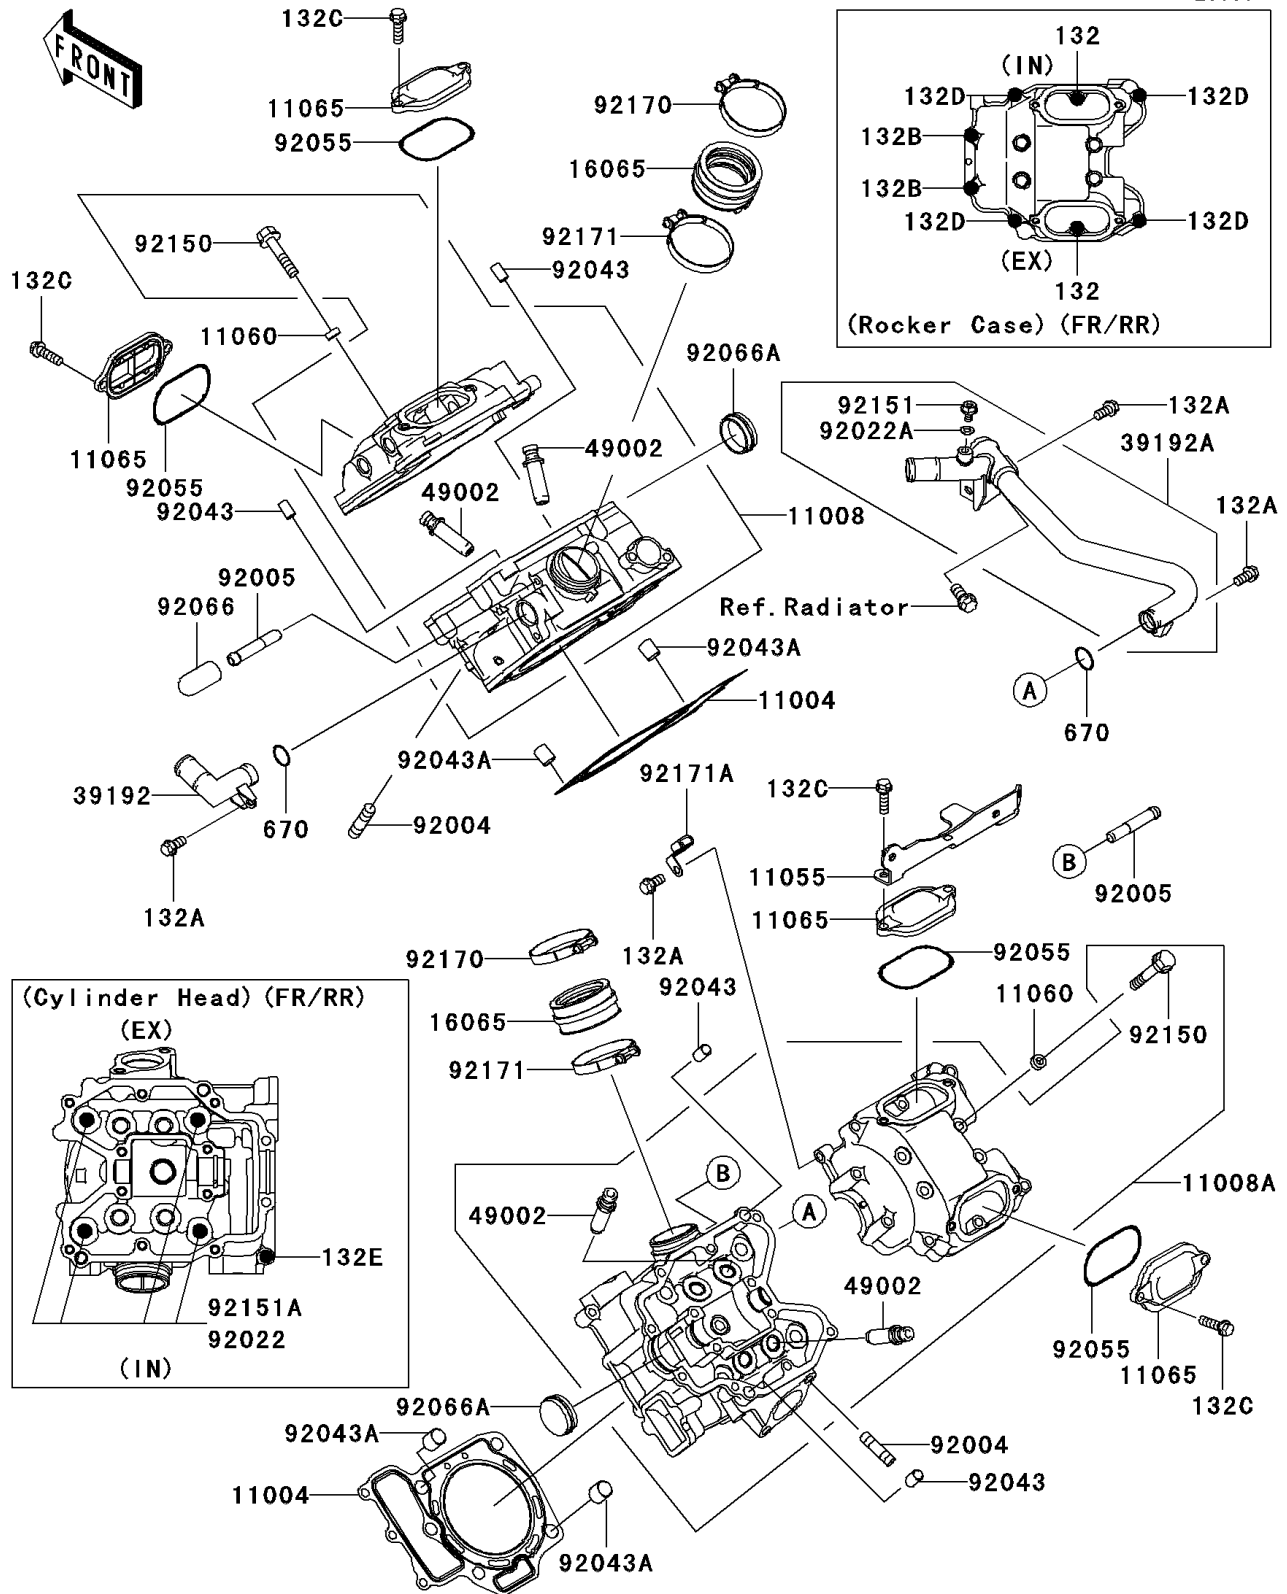

2009 Teryx® 750 4x4 NRA Outdoors™ PARTS DIAGRAM

Cylinder Head

E1111