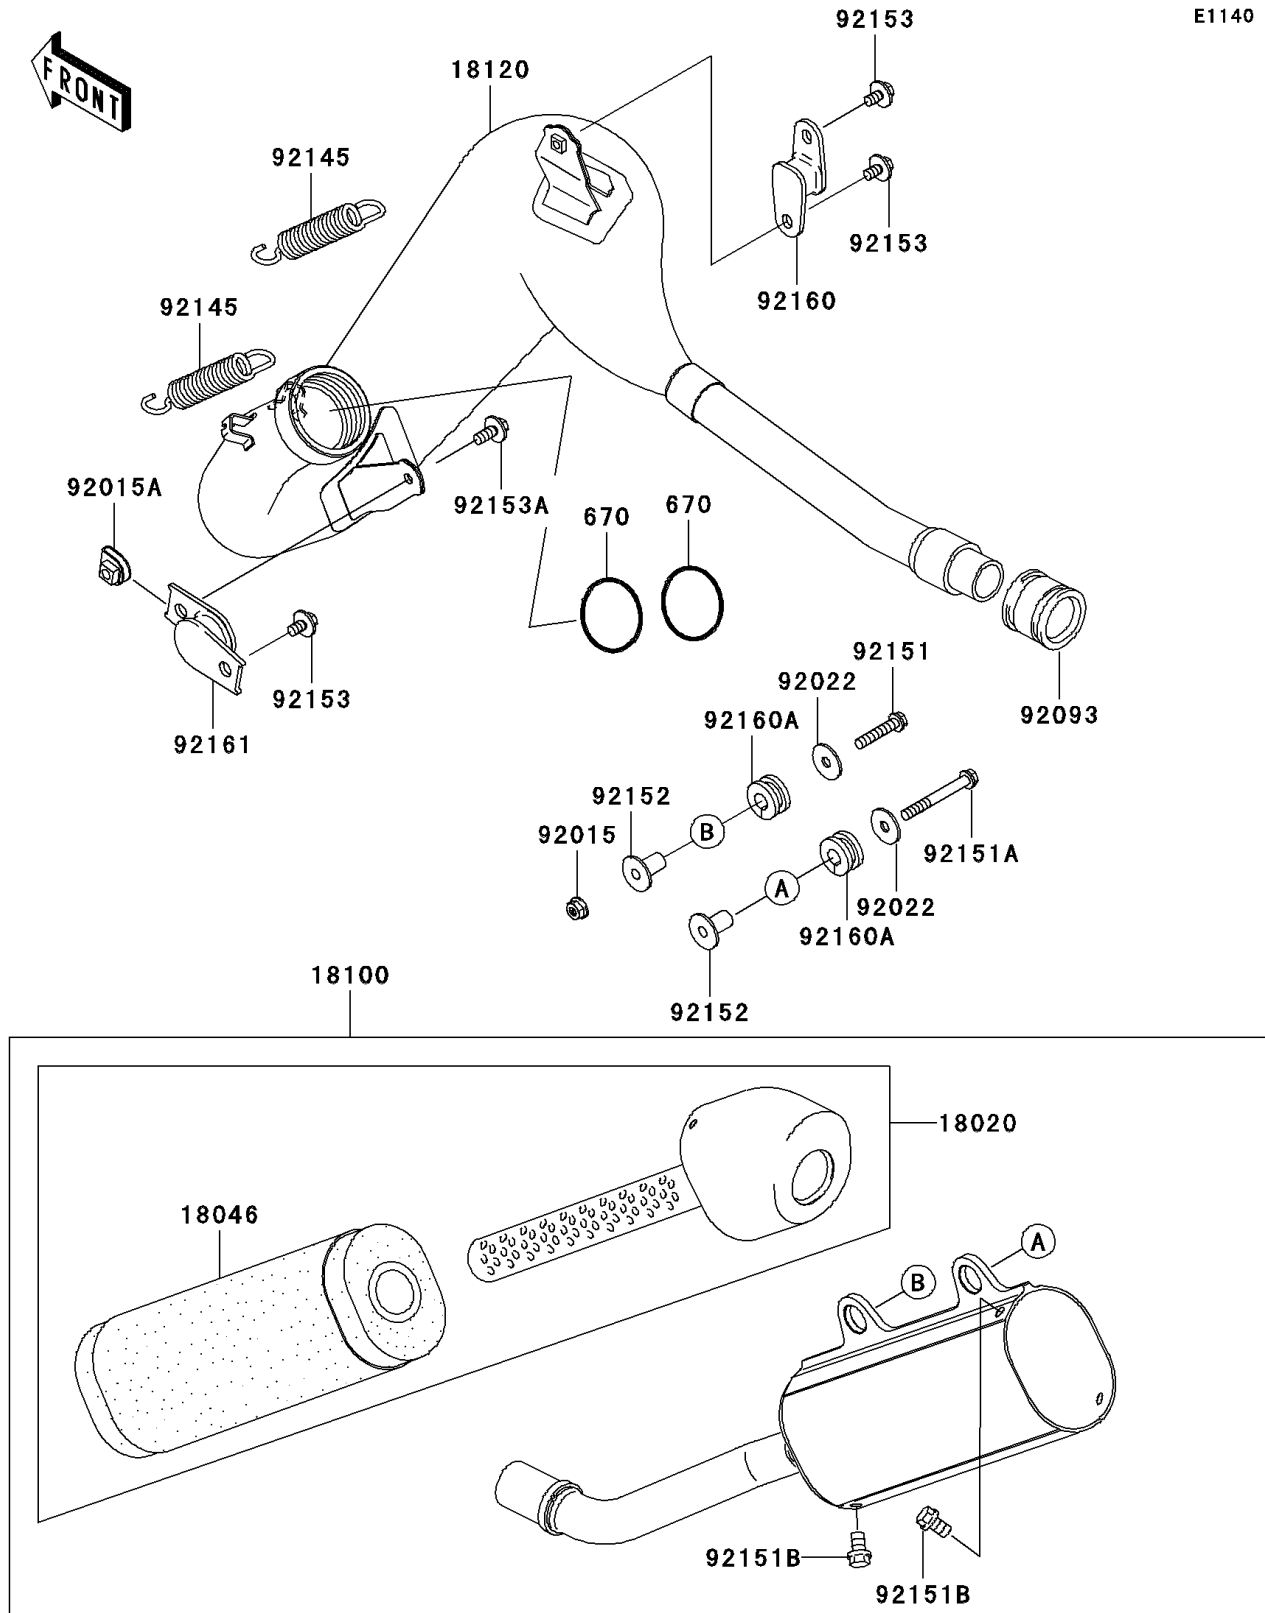

## 2005 KX™125 PARTS DIAGRAM

Muffler(s)

E1140

## 2005 KX™125 PARTS LIST

Muffler(s)

ITEM NAME	PART NUMBER	QUANTITY
O RING,45MM (Ref # 670)	670E3045	1
BAFFLE (Ref # 18020)	18020-0007	1
WOOL (Ref # 18046)	18046-1597	1
BODY-ASSY-MUFFLER (Ref # 18100)	18100-0003	1
CHAMBER-EXHAUST (Ref # 18120)	18120-0011	1
NUT,FLANGED,6MM (Ref # 92015)	92015-1078	1
NUT,CLIP,6MM (Ref # 92015A)	92015-1904	1
WASHER,6.5X22X1.6 (Ref # 92022)	92022-237	1
SEAL,MUFFLER CONNECTING (Ref # 92093)	92093-1363	1
SPRING,EXHAUST CONNECTING (Ref # 92145)	92145-1340	1
BOLT,6X30 (Ref # 92151)	92151-1134	1
BOLT,6X50 (Ref # 92151A)	92151-1234	1
BOLT,6X10 (Ref # 92151B)	92151-1822	1
COLLAR (Ref # 92152)	92152-1407	1
BOLT,6X12 (Ref # 92153)	92153-0503	1
BOLT,6X16 (Ref # 92153A)	92153-0863	1
DAMPER,MUFFLER,RR (Ref # 92160)	92160-1201	1
DAMPER,MUFFLER FITTING (Ref # 92160A)	92160-1913	1
DAMPER (Ref # 92161)	92161-1290	1