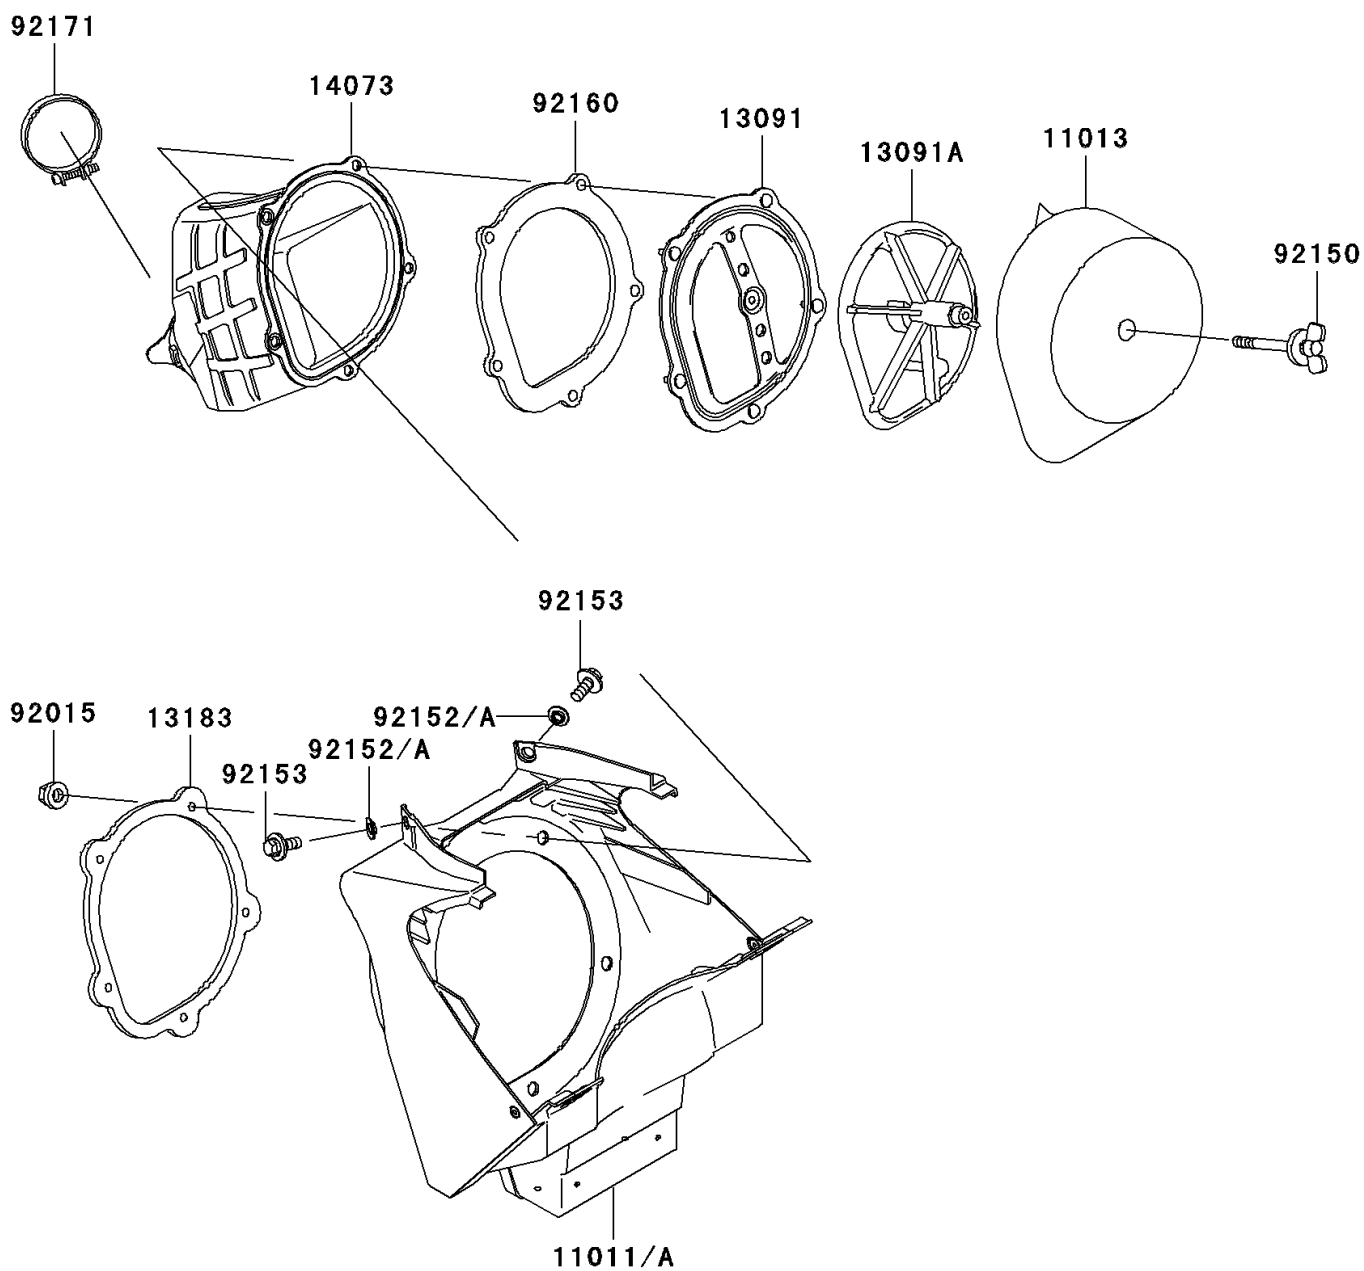

2005 KX™125 PARTS DIAGRAM

Air Cleaner

E1130

2005 KX™125 PARTS LIST

Air Cleaner

ITEM NAME	PART NUMBER	QUANTITY
CASE-AIR FILTER (Ref # 11011)	11011-0012	1
CASE-AIR FILTER (Ref # 11011A)	11011-0048	1
ELEMENT-AIR FILTER (Ref # 11013)	11013-1264	1
HOLDER (Ref # 13091)	13091-1664	1
HOLDER,ELEMENT (Ref # 13091A)	13091-1708	1
PLATE,DUCT FITTING (Ref # 13183)	13183-1530	1
DUCT,AIR FILTER (Ref # 14073)	14073-0034	1
NUT,FLANGED,5MM (Ref # 92015)	92015-1259	1
BOLT,WING (Ref # 92150)	92150-1565	1
COLLAR (Ref # 92152)	92152-0250	1
COLLAR (Ref # 92152A)	92152-0275	1
BOLT,6X16 (Ref # 92153)	92153-0863	1
DAMPER,DUCT SEAL (Ref # 92160)	92160-1196	1
CLAMP,AIR FILTER (Ref # 92171)	92171-1066	1