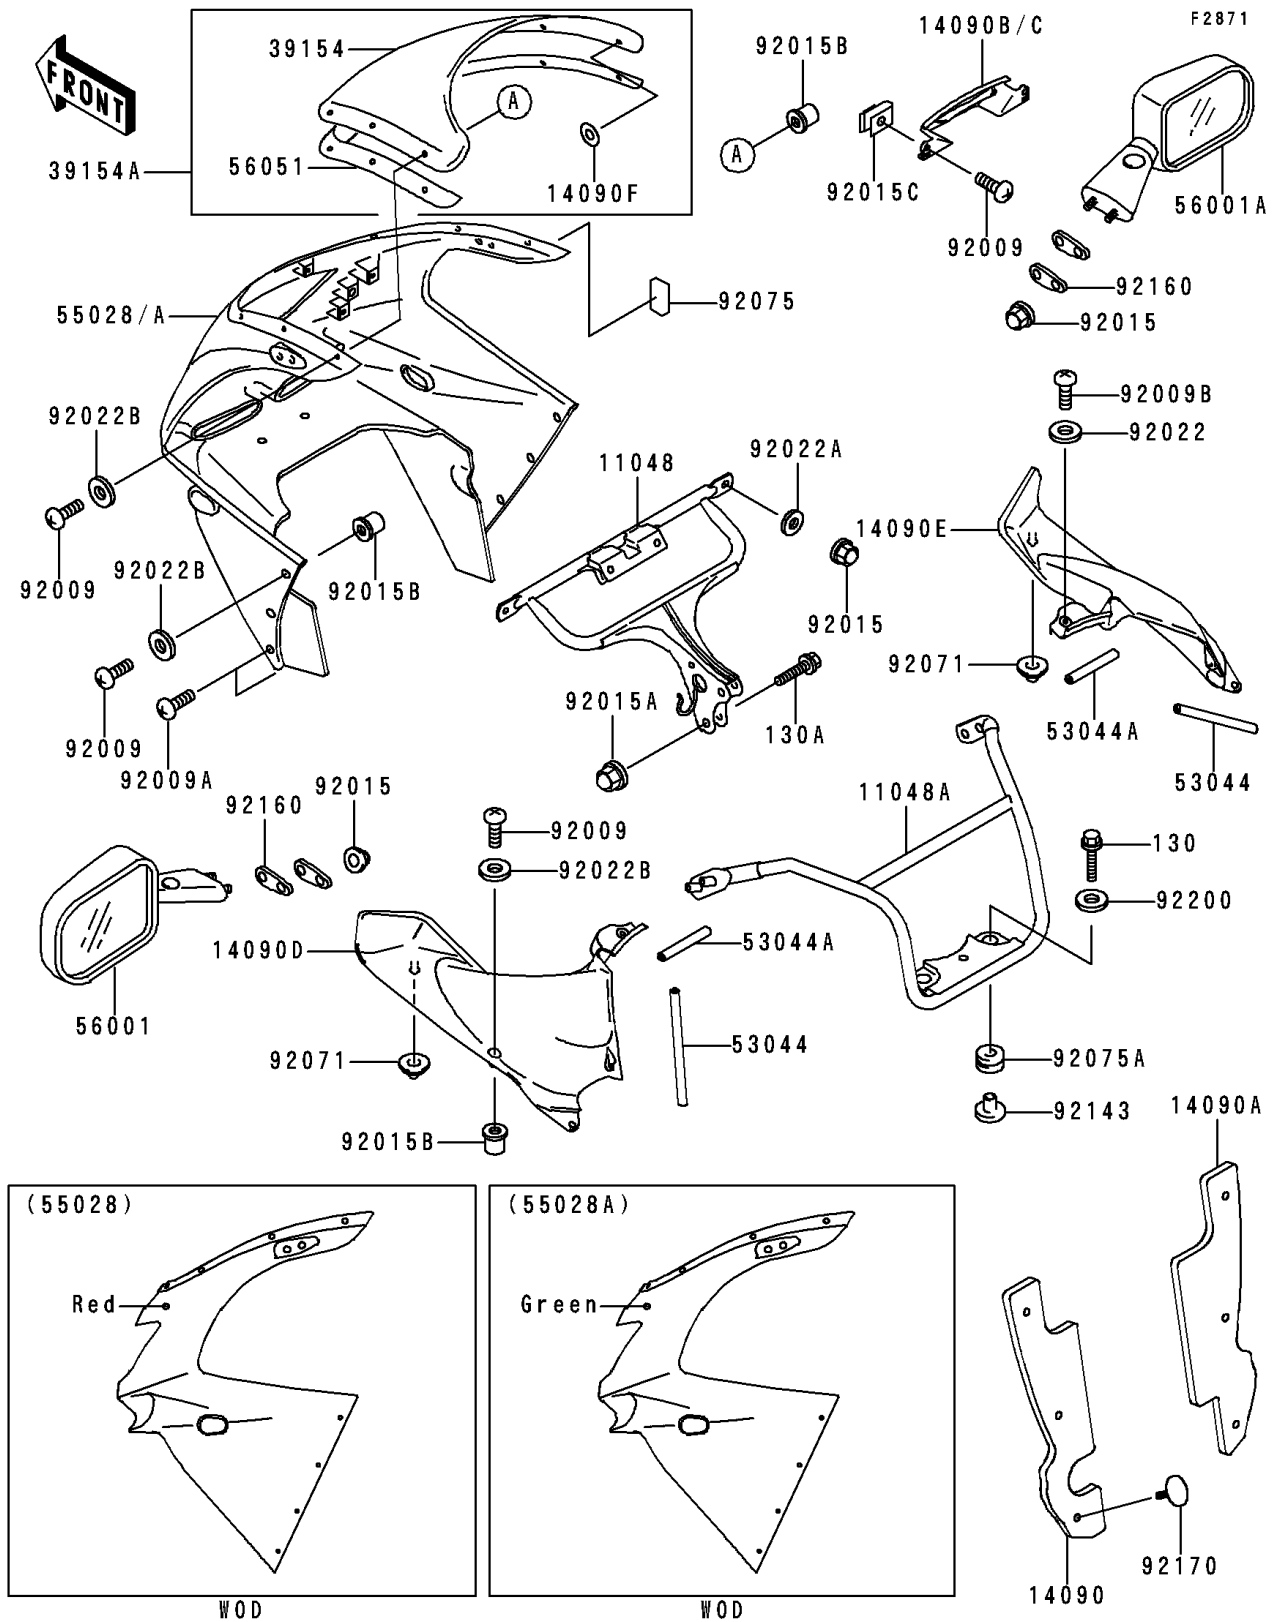

1997 NINJA® ZX™-9R PARTS DIAGRAM

Cowling