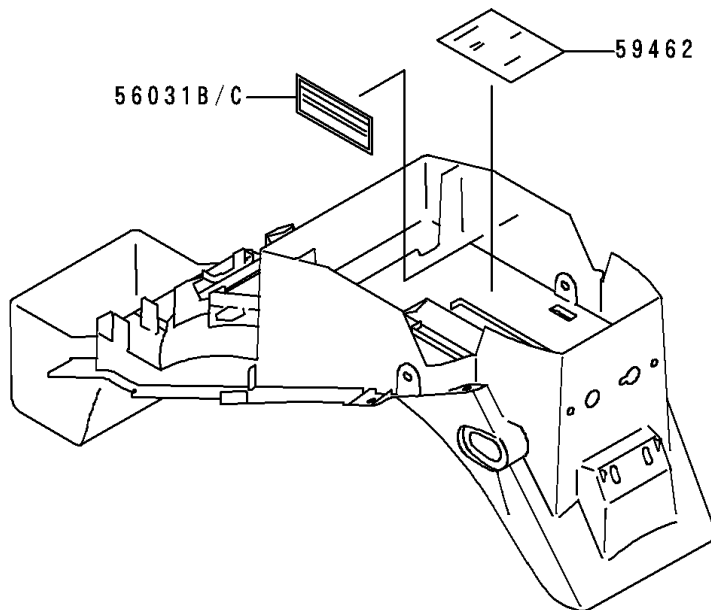

1997 NINJA® ZX™-9R PARTS DIAGRAM

Labels

F2860

56040

56040A

56031A

56031

56031B/C

59462

56033

56037/A

1997 NINJA® ZX™-9R PARTS LIST

Labels

ITEM NAME	PART NUMBER	QUANTITY
LABEL-MANUAL,DAILY SAFETY (Ref # 56031)	56031-1856	1
LABEL-MANUAL,DAILY SAFETY (Ref # 56031A)	56031-1868	1
LABEL-MANUAL,OIL&OIL FILTER (Ref # 56031B)	56031-1883	1
LABEL-MANUAL,OIL&OIL FILTER (Ref # 56031C)	56031-1884	1
LABEL-MANUAL,CHAIN (Ref # 56033)	56033-1055	1
LABEL-SPECIFICATION,TIRE&LOAD (Ref # 56037)	56037-1745	1
LABEL-SPECIFICATION,TIRE&LOAD (Ref # 56037A)	56037-1746	1
LABEL-WARNING,BREAK IN CAUTION (Ref # 56040)	56040-1007	1
LABEL-WARNING,EVAPO (Ref # 56040A)	56040-1121	1
LABEL-CERTIFICATION,EVAPO ROUT (Ref # 59462)	59462-1491	1