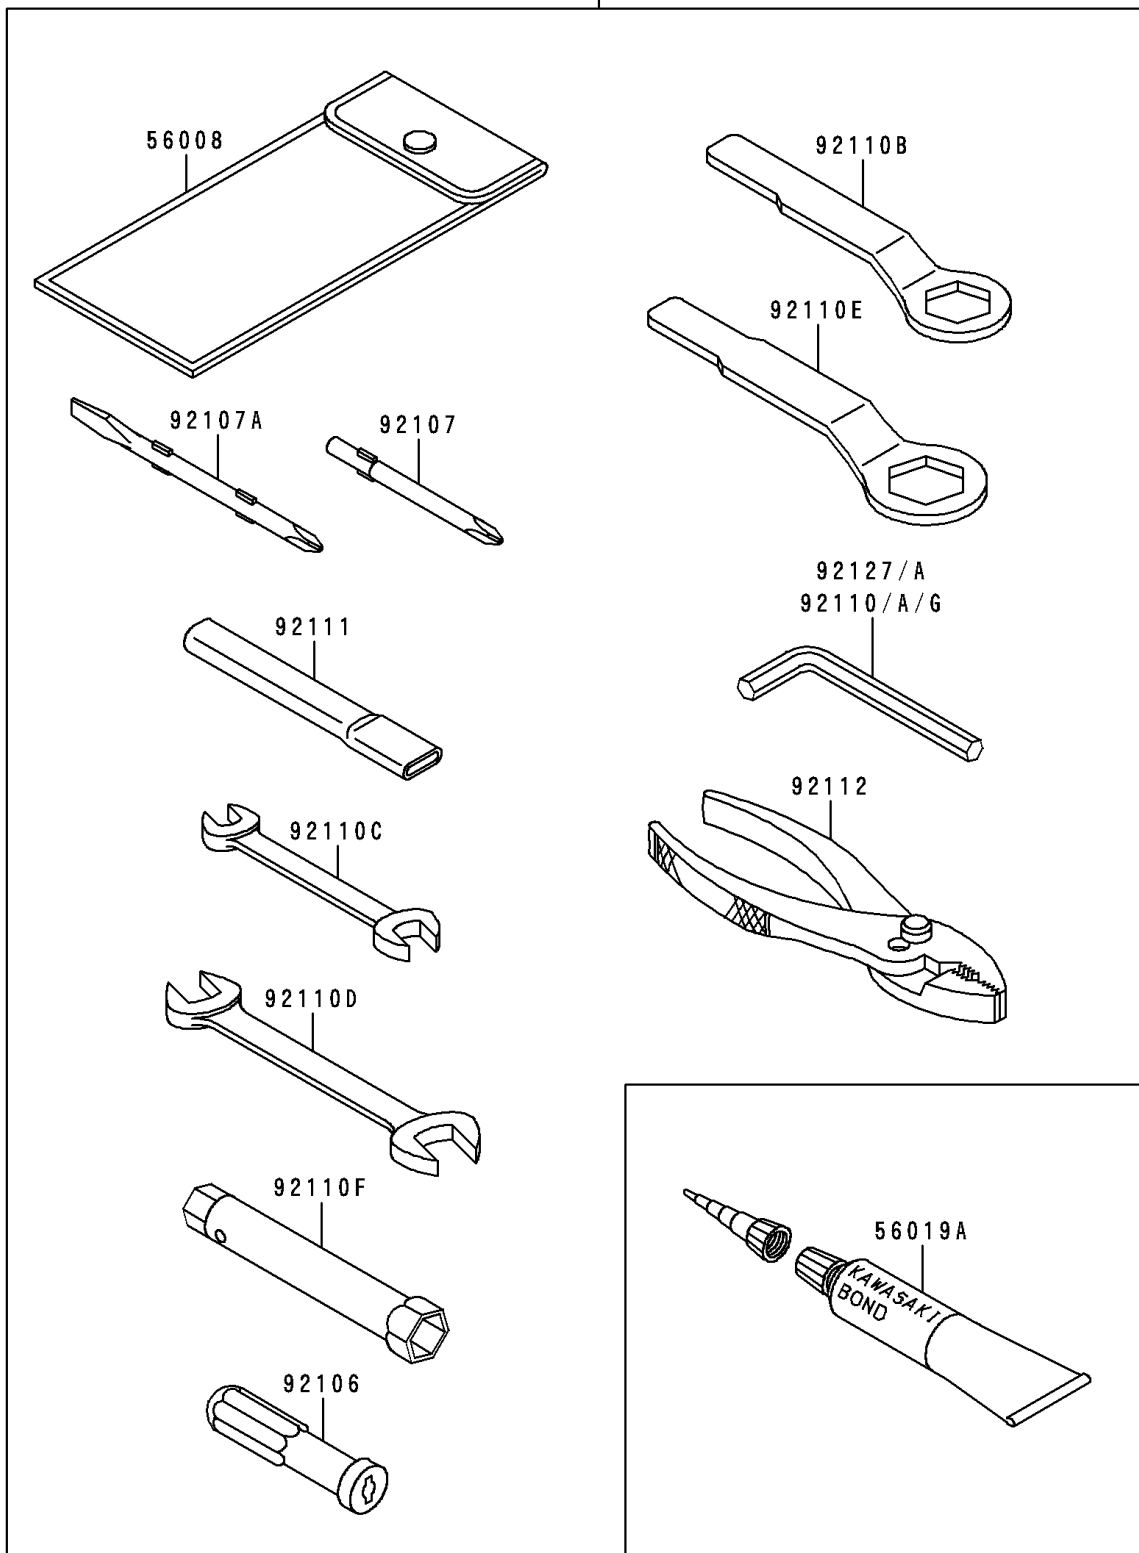

1997 NINJA® ZX™-9R PARTS DIAGRAM

Owner's Tools

56007

F2810

1997 NINJA® ZX™-9R PARTS LIST

Owner's Tools

ITEM NAME	PART NUMBER	QUANTITY
TOOL-KIT (Ref # 56007)	56007-1387	1
BAG,TOOL (Ref # 56008)	56008-1075	1
THREE BOND TB1211,HT/RS,WHITE (Ref # 56019A)	56019-120	1
GRIP-SCREW DRIVER (Ref # 92106)	92106-1001	1
TOOL-DRIVER,#3PHILLIPS (Ref # 92107)	92107-005	1
TOOL-DRIVER,#2PHILLIPS&SLOT (Ref # 92107A)	92107-1051	1
TOOL-WRENCH,ALLEN,5MM (Ref # 92110)	92110-1015	1
TOOL-WRENCH,ALLEN,3MM (Ref # 92110A)	92110-1140	1
TOOL-WRENCH,BOX END,27MM (Ref # 92110B)	92110-1147	1
TOOL-WRENCH,OPEN END,10X12 (Ref # 92110C)	92110-1152	1
TOOL-WRENCH,OPEN END,14X17 (Ref # 92110D)	92110-1153	1
TOOL-WRENCH,BOX END,32MM (Ref # 92110E)	92110-1161	1
TOOL-WRENCH,BOX,10X12 (Ref # 92110F)	92110-1171	1
TOOL-WRENCH,ALLEN,4MM (Ref # 92110G)	92110-3703	1
TOOL-BAR,BOX END WRENCH (Ref # 92111)	92111-1052	1
TOOL-PLIERS (Ref # 92112)	92112-003	1
TOOL-WRENCH,ALLEN,8MM (Ref # 92127)	92127-002	1
TOOL-WRENCH,ALLEN,6MM (Ref # 92127A)	92127-003	1