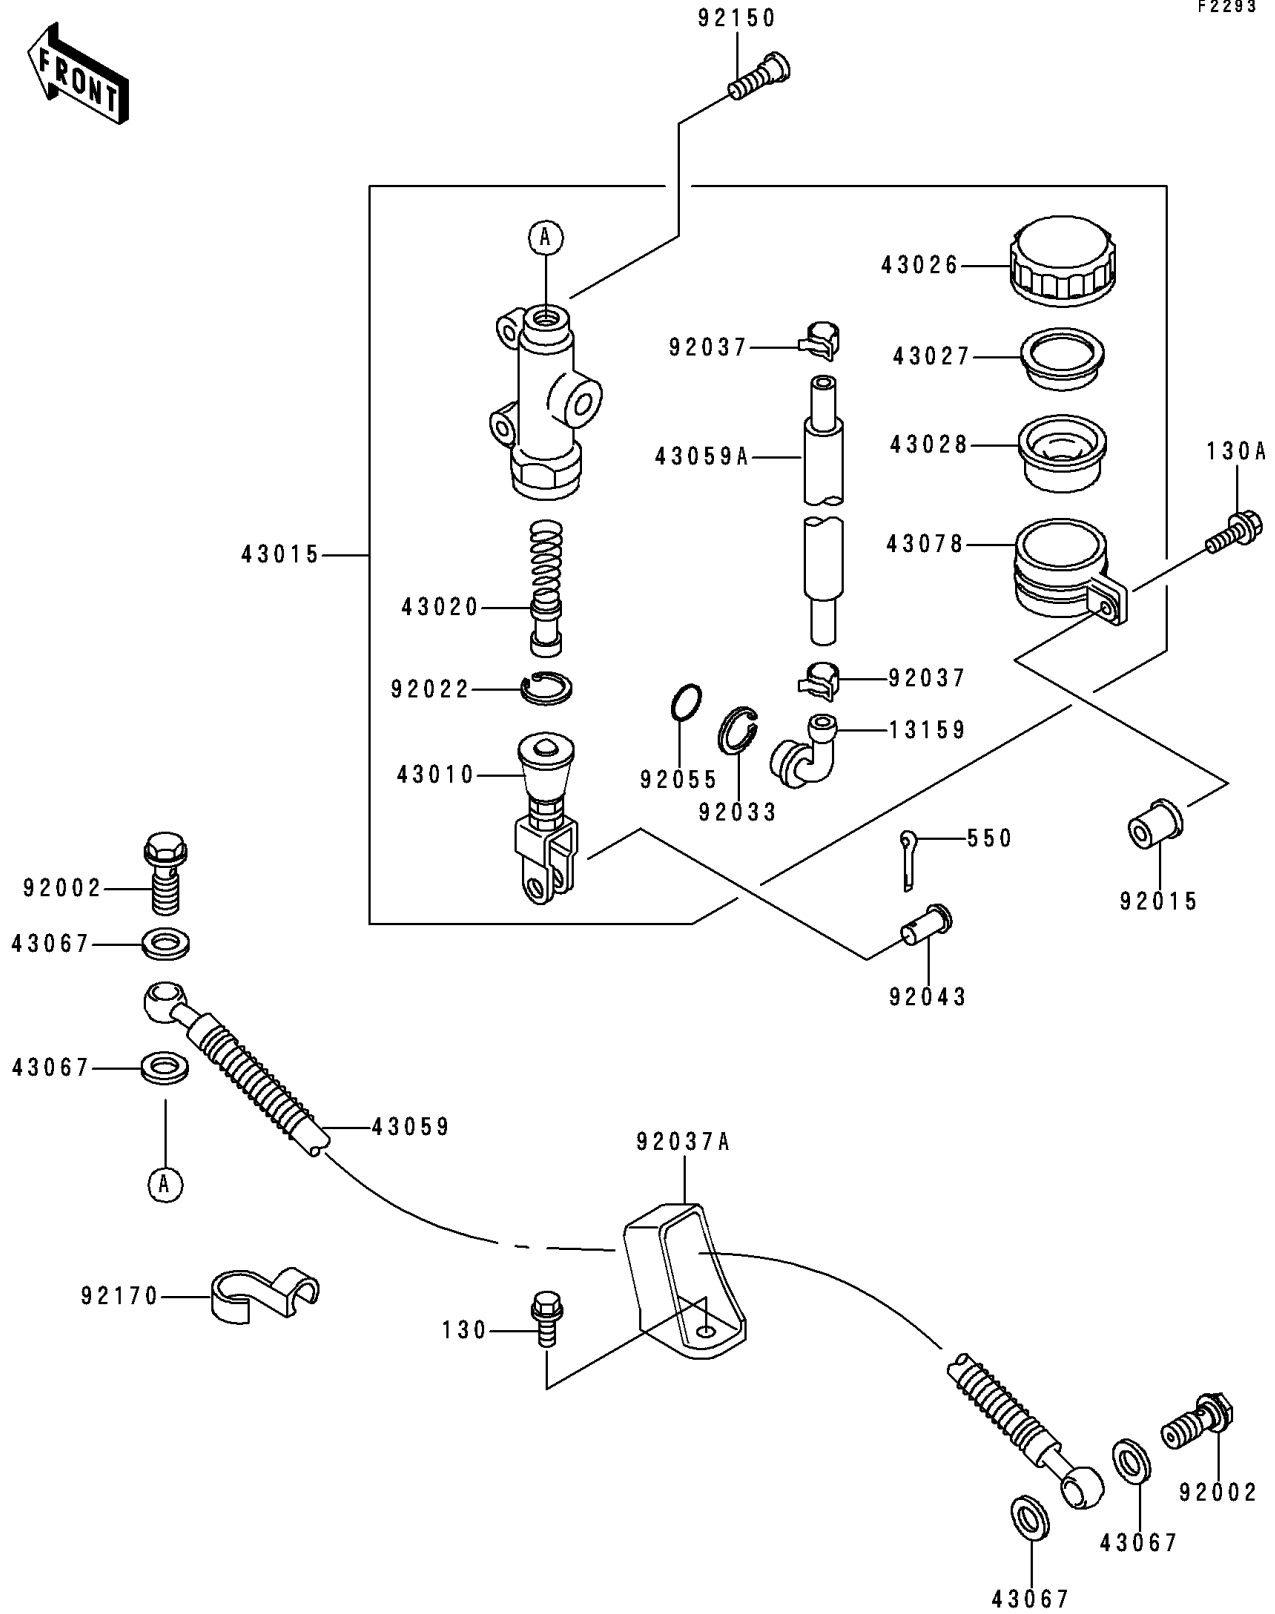

## 1997 NINJA® ZX™-9R PARTS DIAGRAM

Rear Master Cylinder

F2293

## 1997 NINJA® ZX™-9R PARTS LIST

Rear Master Cylinder

ITEM NAME	PART NUMBER	QUANTITY
BOLT-FLANGED (Ref # 130)	130J0610	1
BOLT-FLANGED,6X25 (Ref # 130A)	130J0625	1
PIN-COTTER,2.0X15 (Ref # 550)	550D2015	1
CONNECTOR,RR MASTER CYLINDER (Ref # 13159)	13159-1052	1
ROD-ASSY-BRAKE (Ref # 43010)	43010-1062	1
CYLINDER-ASSY-MASTER,RR (Ref # 43015)	43015-1566	1
PISTON-COMP-BRAKE (Ref # 43020)	43020-1094	1
CAP-BRAKE (Ref # 43026)	43026-1051	1
PLATE-DIAPHRAGM (Ref # 43027)	43027-1051	1
DIAPHRAGM,MASTER CYLINDER (Ref # 43028)	43028-1057	1
HOSE-BRAKE,RR (Ref # 43059)	43059-1774	1
HOSE-BRAKE,RR MASTER CYLINDER (Ref # 43059A)	43059-1890	1
WASHER,10.5X15X1.5 (Ref # 43067)	43067-001	1
RESERVOIR,RR MASTER CYLINDER (Ref # 43078)	43078-1082	1
BOLT,OIL,L=23 (Ref # 92002)	92002-1888	1
NUT (Ref # 92015)	92015-1700	1
WASHER,CIRCRIP (Ref # 92022)	92022-1601	1
RING-SNAP,20.5MM (Ref # 92033)	92033-1186	1
CLAMP,BRAKE HOSE (Ref # 92037)	92037-1547	1
CLAMP,HOSE (Ref # 92037A)	92037-1896	1
PIN,8MM (Ref # 92043)	92043-1303	1
RING-O,MASTER CYLINDER (Ref # 92055)	92055-1251	1
BOLT,SOCKET,8X30 (Ref # 92150)	92150-1843	1
CLAMP,HOSE (Ref # 92170)	92170-1097	1