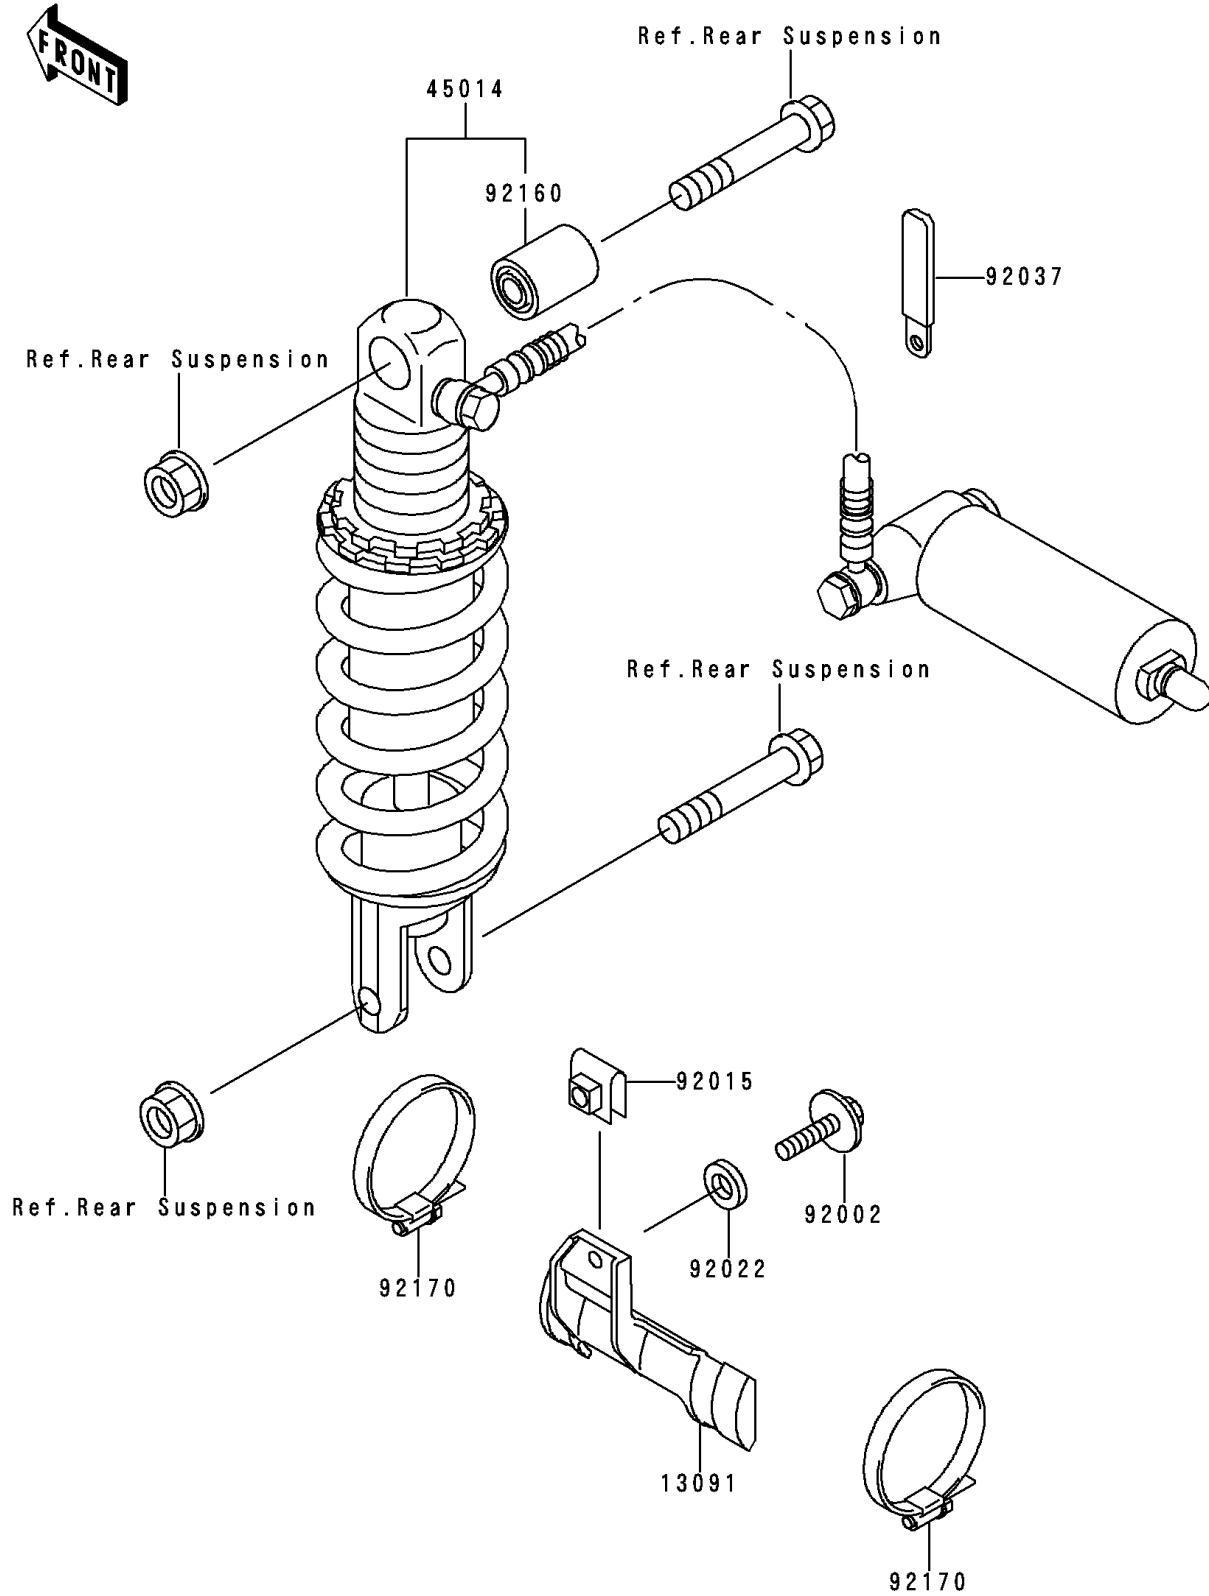

1997 NINJA® ZX™-9R PARTS DIAGRAM

Shock Absorber(s)

F2280

1997 NINJA® ZX™-9R PARTS LIST

Shock Absorber(s)

ITEM NAME	PART NUMBER	QUANTITY
HOLDER,RESERVOIR TANK (Ref # 13091)	13091-1911	1
SHOCKABSORBER (Ref # 45014)	45014-1630	1
BOLT,6X25 (Ref # 92002)	92002-1582	1
NUT,6MM (Ref # 92015)	92015-1602	1
WASHER,6.5X20X1.6,BLACK (Ref # 92022)	92022-1346	1
CLAMP,WIRING HARNESS (Ref # 92037)	92037-1069	1
DAMPER,SHOCKABSORBER (Ref # 92160)	92160-1161	1
CLAMP (Ref # 92170)	92170-1318	1