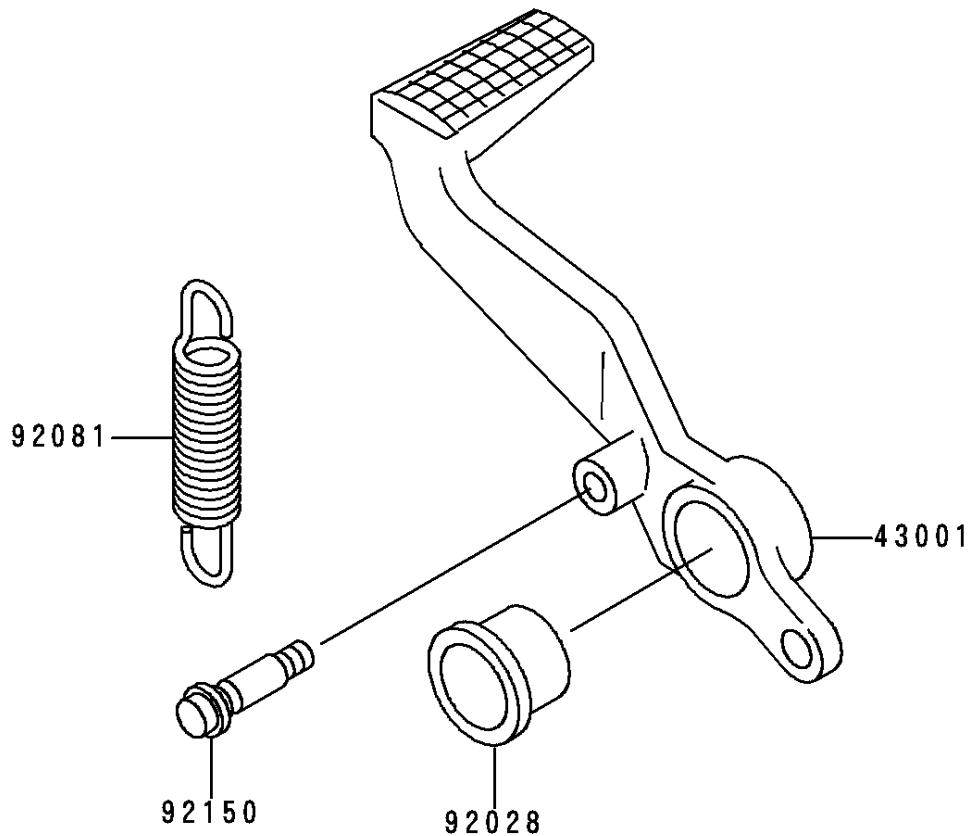

1997 NINJA® ZX™-9R PARTS DIAGRAM

Brake Pedal/Torque Link

F2260

1997 NINJA® ZX™-9R PARTS LIST

Brake Pedal/Torque Link

ITEM NAME	PART NUMBER	QUANTITY
LEVER-BRAKE,PEDAL (Ref # 43001)	43001-1338	1
BUSHING (Ref # 92028)	92028-1576	1
SPRING (Ref # 92081)	92081-1526	1
BOLT (Ref # 92150)	92150-1439	1