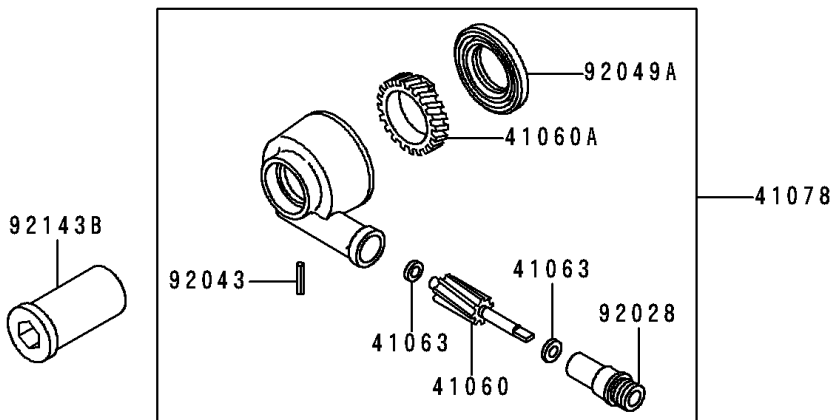

1997 NINJA® ZX™-9R PARTS DIAGRAM

Front Wheel

F2230

1997 NINJA® ZX™-9R PARTS LIST

Front Wheel

| ITEM NAME | PART NUMBER | QUANTITY |
|---|---------------|----------|
| BEARING-BALL,#6005UU (Ref # 601) | 601B6005UU | 1 |
| GEAR-METER SCREW,9T (Ref # 41060) | 41060-1140 | 1 |
| GEAR-METER SCREW,24T (Ref # 41060A) | 41060-1141 | 1 |
| WASHER,5.1X9X0.4 (Ref # 41063) | 41063-001 | 1 |
| RECEIVER-SPEEDOMETER (Ref # 41064) | 41064-1055 | 1 |
| AXLE,FR (Ref # 41068) | 41068-1327 | 1 |
| WHEEL-ASSY,FR,L.GREEN (Ref # 41073) | 41073-1496-CJ | 1 |
| WHEEL-ASSY,FR,G.GRAY (Ref # 41073A) | 41073-1496-GE | 1 |
| CASE-ASSY-METER GEAR (Ref # 41078) | 41078-1082 | 1 |
| BUSHING,METER GEAR CASE (Ref # 92028) | 92028-1634 | 1 |
| RING-SNAP,47MM (Ref # 92033) | 92033-1042 | 1 |
| PIN,SPRING,3X18 (Ref # 92043) | 92043-1454 | 1 |
| SEAL-OIL,BJN 32 47 5 (Ref # 92049) | 92049-1377 | 1 |
| SEAL-OIL,BJN-C2 35 52 5 (Ref # 92049A) | 92049-1378 | 1 |
| COLLAR,FR HUB,L=94 (Ref # 92143) | 92143-1476 | 1 |
| COLLAR,FR AXLE,RH,L=17.5 (Ref # 92143A) | 92143-1477 | 1 |
| COLLAR,FR AXLE,LH,L=44.5 (Ref # 92143B) | 92143-1478 | 1 |