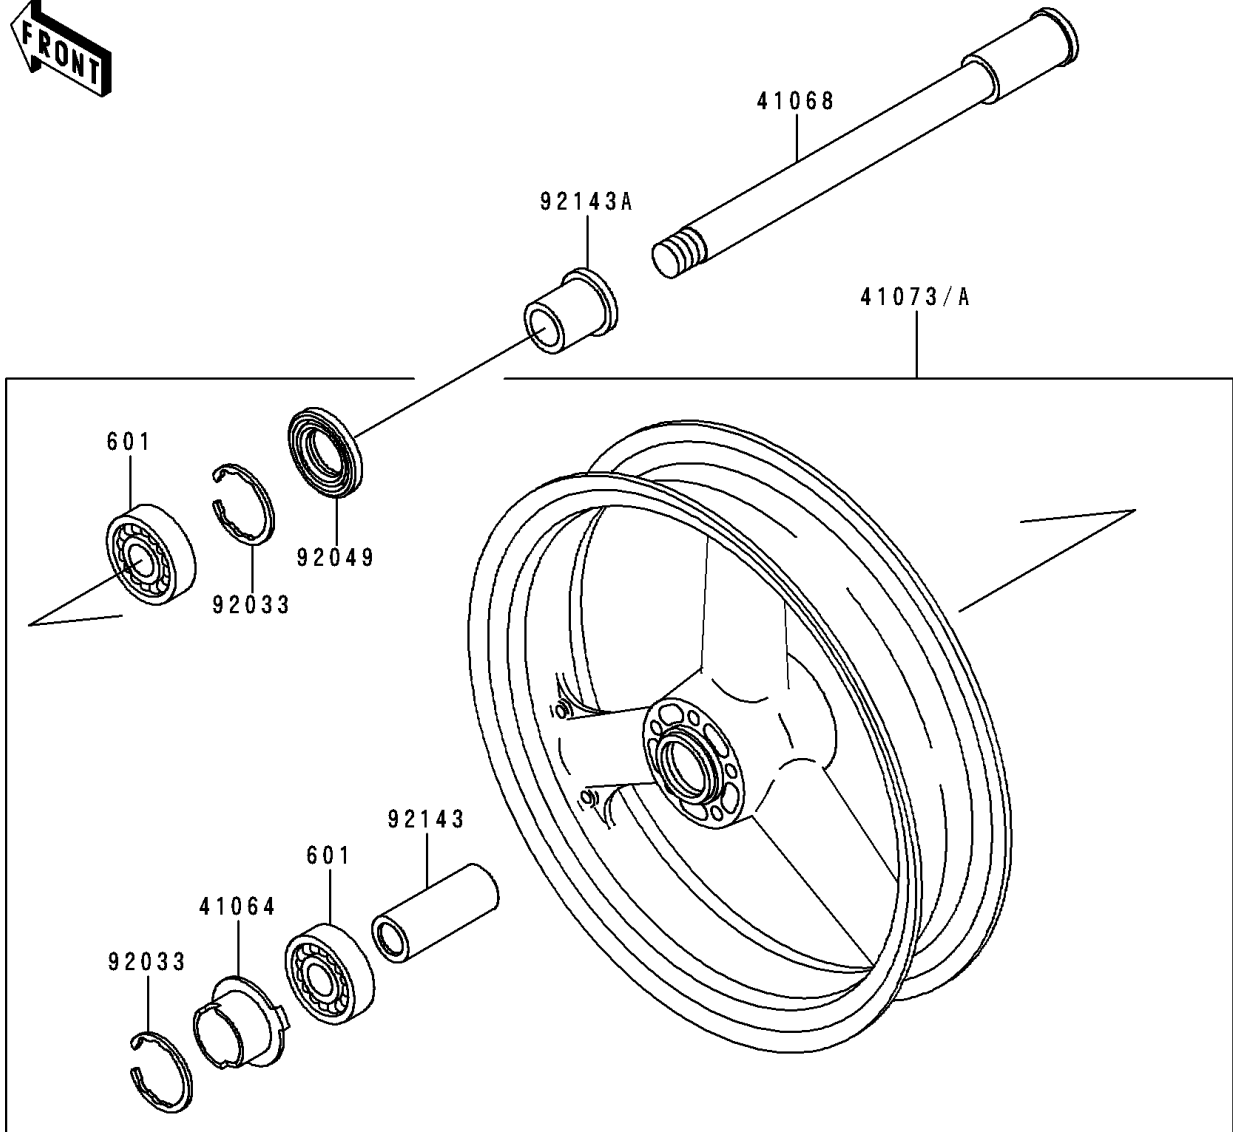

1997 NINJA® ZX™-9R PARTS DIAGRAM

Front Wheel

F2230

1997 NINJA® ZX™-9R PARTS LIST

Front Wheel

| ITEM NAME | PART NUMBER | QUANTITY |
|---|---------------|----------|
| BEARING-BALL,#6005UU (Ref # 601) | 601B6005UU | 1 |
| GEAR-METER SCREW,9T (Ref # 41060) | 41060-1140 | 1 |
| GEAR-METER SCREW,24T (Ref # 41060A) | 41060-1141 | 1 |
| WASHER,5.1X9X0.4 (Ref # 41063) | 41063-001 | 1 |
| RECEIVER-SPEEDOMETER (Ref # 41064) | 41064-1055 | 1 |
| AXLE,FR (Ref # 41068) | 41068-1327 | 1 |
| WHEEL-ASSY,FR,L.GREEN (Ref # 41073) | 41073-1496-CJ | 1 |
| WHEEL-ASSY,FR,G.GRAY (Ref # 41073A) | 41073-1496-GE | 1 |
| CASE-ASSY-METER GEAR (Ref # 41078) | 41078-1082 | 1 |
| BUSHING,METER GEAR CASE (Ref # 92028) | 92028-1634 | 1 |
| RING-SNAP,47MM (Ref # 92033) | 92033-1042 | 1 |
| PIN,SPRING,3X18 (Ref # 92043) | 92043-1454 | 1 |
| SEAL-OIL,BJN 32 47 5 (Ref # 92049) | 92049-1377 | 1 |
| SEAL-OIL,BJN-C2 35 52 5 (Ref # 92049A) | 92049-1378 | 1 |
| COLLAR,FR HUB,L=94 (Ref # 92143) | 92143-1476 | 1 |
| COLLAR,FR AXLE,RH,L=17.5 (Ref # 92143A) | 92143-1477 | 1 |
| COLLAR,FR AXLE,LH,L=44.5 (Ref # 92143B) | 92143-1478 | 1 |