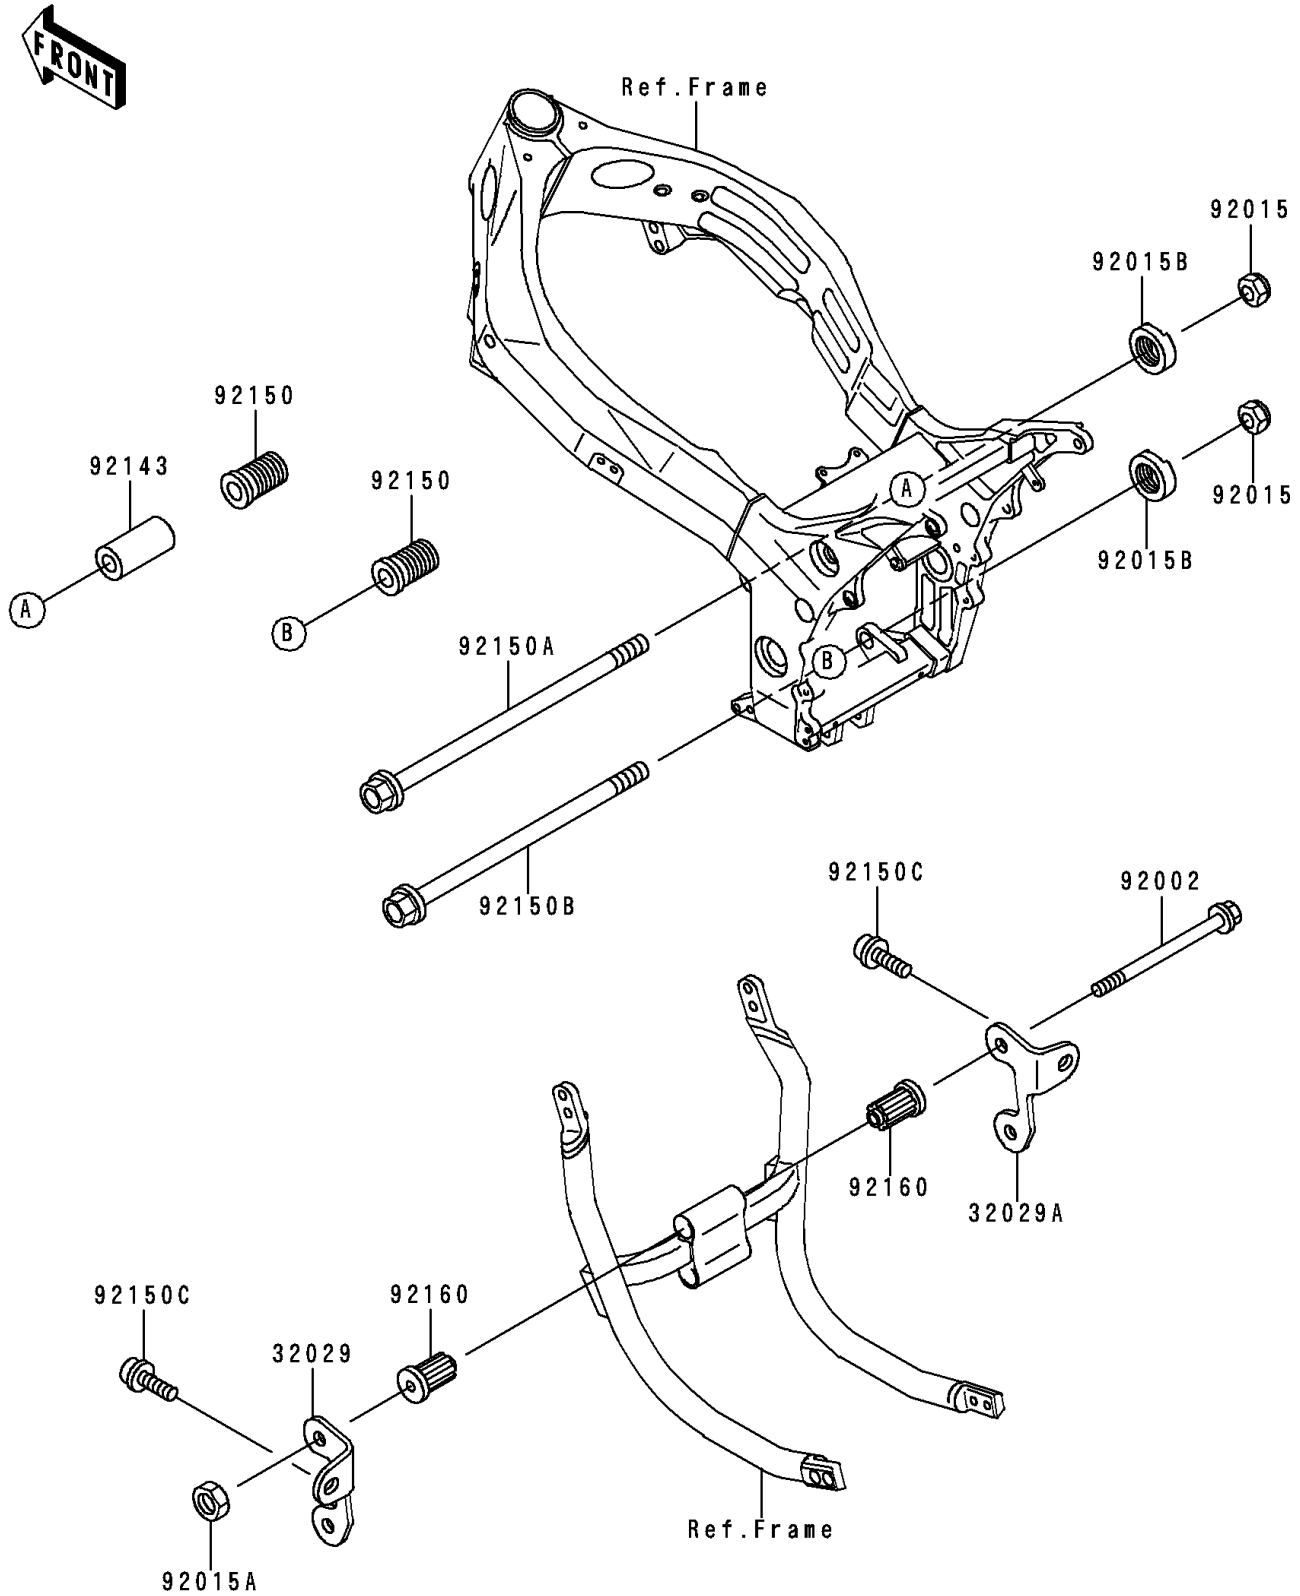

1997 NINJA® ZX™-9R PARTS DIAGRAM

Frame Fittings

F2131

1997 NINJA® ZX™-9R PARTS LIST

Frame Fittings

ITEM NAME	PART NUMBER	QUANTITY
BRACKET-ENGINE,FR,LH (Ref # 32029)	32029-1929	1
BRACKET-ENGINE,FR,RH (Ref # 32029A)	32029-1930	1
BOLT,FLANGED,10X130 (Ref # 92002)	92002-1087	1
NUT,LOCK,12MM,BLACK (Ref # 92015)	92015-1190	1
NUT,LOCK,10MM (Ref # 92015A)	92015-1429	1
NUT,ENGINE MOUNT,22MM (Ref # 92015B)	92015-1846	1
COLLAR,12.5X26X51 (Ref # 92143)	92143-1482	1
BOLT,ENGINE MOUNT,22X38 (Ref # 92150)	92150-1471	1
BOLT,FLANGED,12X243 (Ref # 92150A)	92150-1472	1
BOLT,FLANGED,12X221 (Ref # 92150B)	92150-1473	1
BOLT,SOCKET,10X25 (Ref # 92150C)	92150-1762	1
DAMPER,ENGINE MOUNT (Ref # 92160)	92160-1483	1