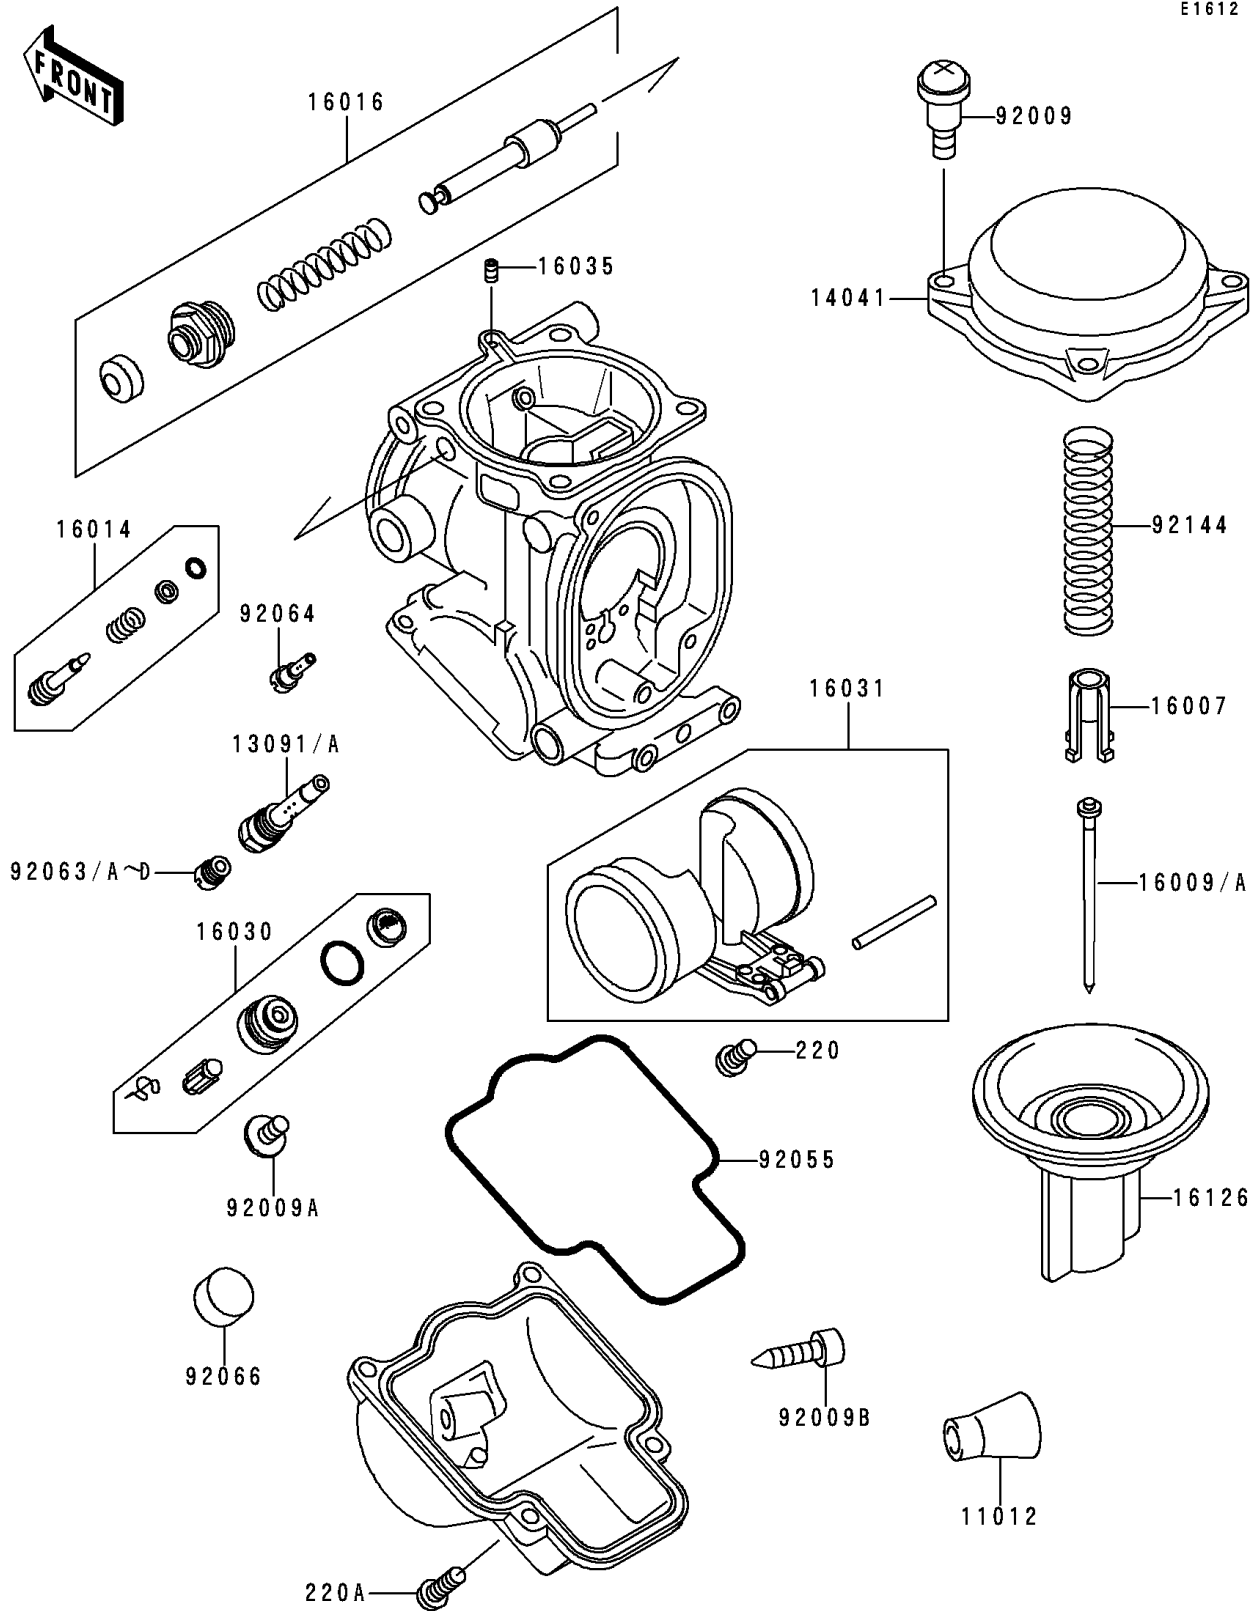

1997 NINJA® ZX™-9R PARTS DIAGRAM

Carburetor Parts

E1612

1997 NINJA® ZX™-9R PARTS LIST

Carburetor Parts

ITEM NAME	PART NUMBER	QUANTITY
SCREW-PAN-CROS (Ref # 220)	220D0408	1
SCREW-PAN-CROS (Ref # 220A)	220D0414	1
CAP,DRAIN SCREW (Ref # 11012)	11012-1675	1
HOLDER,NEEDLE JET,#1 (Ref # 13091)	13091-1886	1
HOLDER,NEEDLE JET (Ref # 13091A)	13091-1887	1
COVER-COMP,MIXING (Ref # 14041)	14041-1100	1
SEAT-SPRING,VALVE (Ref # 16007)	16007-1117	1
NEEDLE-JET,N67T (Ref # 16009)	16009-1817	1
NEEDLE-JET,N67U (Ref # 16009A)	16009-1818	1
SCREW-PILOT AIR (Ref # 16014)	16014-1085	1
PLUNGER,STARTER (Ref # 16016)	16016-1090	1
VALVE-FLOAT (Ref # 16030)	16030-1076	1
FLOAT (Ref # 16031)	16031-1080	1
JET-AIR,LEAK (Ref # 16035)	16035-1055	1
VALVE,VACUUM (Ref # 16126)	16126-1247	1
SCREW,4X4.4 (Ref # 92009)	92009-1549	1
SCREW,4X8 (Ref # 92009A)	92009-1550	1
SCREW,DRAIN,M6X0.75 (Ref # 92009B)	92009-1551	1
RING-O,FLOAT CHAMBER (Ref # 92055)	92055-1426	1
JET-MAIN,#180 (Ref # 92063)	92063-1388	1
JET-MAIN,#185 (Ref # 92063A)	92063-1390	1
JET-MAIN,#190 (Ref # 92063B)	92063-1391	1
JET-MAIN,#195 (Ref # 92063C)	92063-1392	1
JET-MAIN,#200 (Ref # 92063D)	92063-1401	1
JET-PILOT,#35 (Ref # 92064)	92064-1101	1
PLUG,PILOT AIR SCREW,6.9X2 (Ref # 92066)	92066-1051	1
SPRING,VACUUM VALVE (Ref # 92144)	92144-1806	1