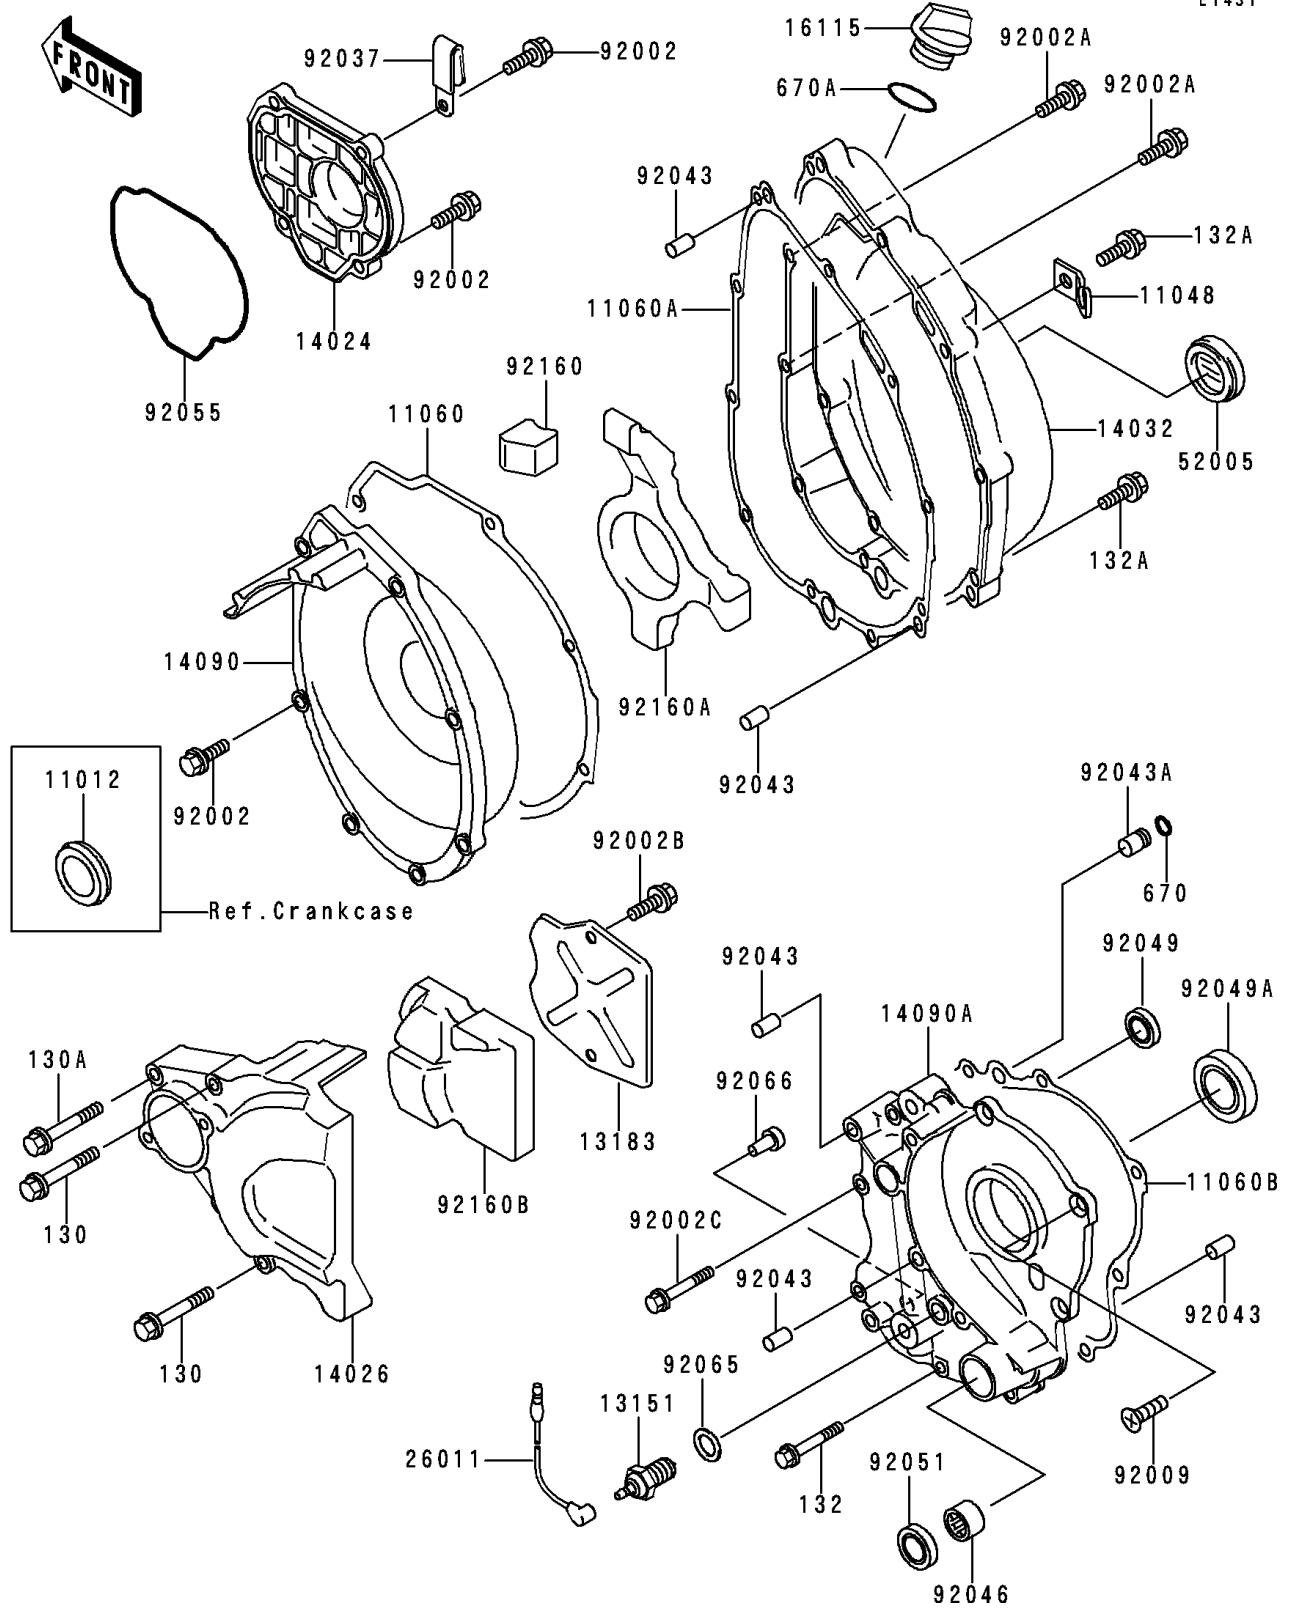

1997 NINJA® ZX™-9R PARTS DIAGRAM

Engine Cover(s)

E1431

1997 NINJA® ZX™-9R PARTS LIST

Engine Cover(s)

ITEM NAME	PART NUMBER	QUANTITY
BOLT-FLANGED,6X35 (Ref # 130)	130J0635	1
BOLT-FLANGED,6X45,BLACK (Ref # 130A)	130J0645	1
BOLT-FLANGED-SMALL (Ref # 132)	132E0630	1
BOLT-FLANGED-SMALL (Ref # 132A)	132J0630	1
O RING,5MM (Ref # 670)	670B1505	1
O RING,20MM (Ref # 670A)	670B2020	1
CAP,LH,RCA378 (Ref # 11012)	11012-1540	1
BRACKET,THROTTLE ADJUST SCREW (Ref # 11048)	11048-1798	1
GASKET,BREATHER COVER (Ref # 11060)	11060-1356	1
GASKET,CLUTCH COVER (Ref # 11060A)	11060-1623	1
GASKET,TRANSMISSION COVER (Ref # 11060B)	11060-1660	1
SWITCH-COMP,NEUTRAL (Ref # 13151)	13151-1080	1
PLATE,CHAIN COVER (Ref # 13183)	13183-1717	1
COVER,PULSING (Ref # 14024)	14024-1998	1
COVER-CHAIN (Ref # 14026)	14026-1207	1
COVER-CLUTCH (Ref # 14032)	14032-1367	1
COVER,BREATHER (Ref # 14090)	14090-1052	1
COVER,TRANSMISSION (Ref # 14090A)	14090-1673	1
CAP-OIL FILLER (Ref # 16115)	16115-1053	1
WIRE-LEAD (Ref # 26011)	26011-1510	1
GAUGE,OIL LEVEL (Ref # 52005)	52005-1057	1
BOLT,6X20 (Ref # 92002)	92002-1343	1
BOLT,6X25 (Ref # 92002A)	92002-1344	1
BOLT,6X10 (Ref # 92002B)	92002-1449	1
BOLT,6X30 (Ref # 92002C)	92002-1622	1
SCREW,6X16 (Ref # 92009)	92009-1360	1
CLAMP,WIRING HARNESS (Ref # 92037)	92037-1877	1
PIN,6.2X8X14 (Ref # 92043)	92043-1263	1
PIN (Ref # 92043A)	92043-1456	1

1997 NINJA® ZX™-9R PARTS LIST

Engine Cover(s)

ITEM NAME	PART NUMBER	QUANTITY
BEARING-NEEDLE, HK1312 (Ref # 92046)	92046-1148	1
SEAL-OIL, SD-8187 (Ref # 92049)	92049-1017	1
SEAL-OIL, TC32488 (Ref # 92049A)	92049-1361	1
SEAL-OIL, TB13225.5 (Ref # 92051)	92051-005	1
RING-O, PULSING COVER (Ref # 92055)	92055-1494	1
GASKET, 10.5X16X1, DRAIN PLUG (Ref # 92065)	92065-058	1
PLUG (Ref # 92066)	92066-1412	1
DAMPER, SOUND ARRESTER (Ref # 92160)	92160-1282	1
DAMPER, SOUND ARRESTER (Ref # 92160A)	92160-1465	1
DAMPER, CHAIN COVER (Ref # 92160B)	92160-1484	1