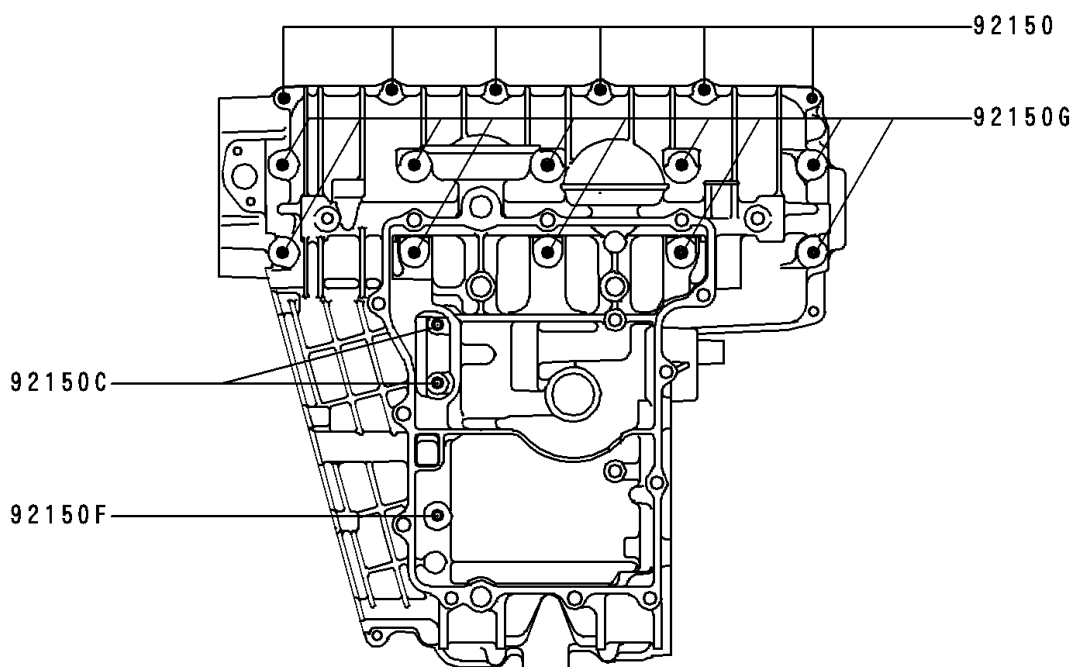

## 1997 NINJA® ZX™-9R PARTS DIAGRAM

Crankcase Bolt Pattern

E1412

Upper Case

Lower Case

## 1997 NINJA® ZX™-9R PARTS LIST

Crankcase Bolt Pattern

ITEM NAME	PART NUMBER	QUANTITY
BOLT,6X38 (Ref # 92150)	92150-1301	1
BOLT,6X105 (Ref # 92150A)	92150-1464	1
BOLT,8X70 (Ref # 92150B)	92150-1483	1
BOLT,6X35 (Ref # 92150C)	92150-1547	1
BOLT,6X60 (Ref # 92150D)	92150-1548	1
BOLT,6X70 (Ref # 92150E)	92150-1549	1
BOLT,8X115 (Ref # 92150F)	92150-1550	1
BOLT,9X95 (Ref # 92150G)	92150-1759	1