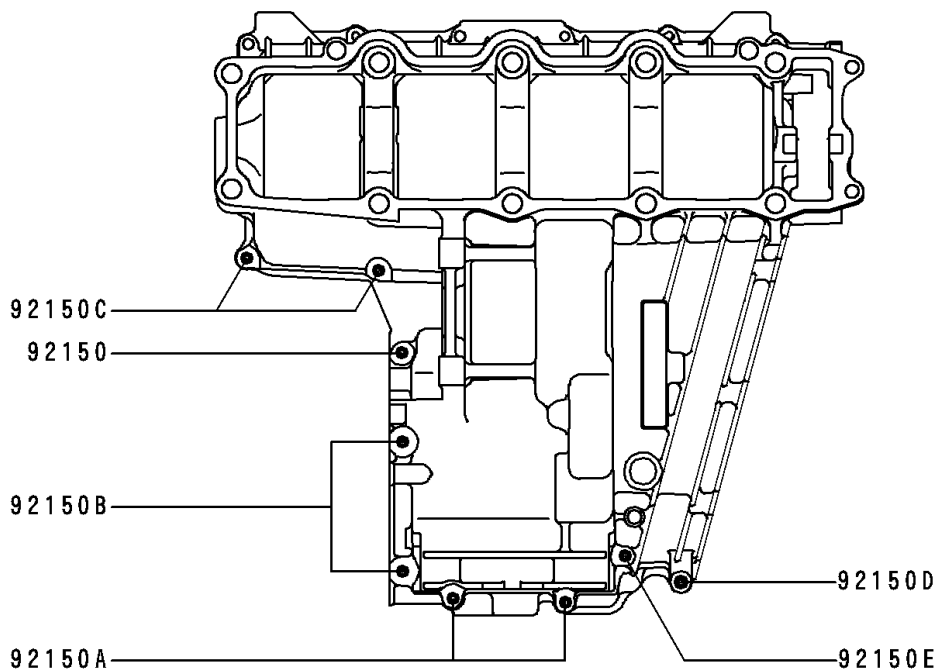

## 1997 NINJA® ZX™-9R PARTS DIAGRAM

Crankcase Bolt Pattern

E1412

Upper Case

Lower Case

## 1997 NINJA® ZX™-9R PARTS LIST

Crankcase Bolt Pattern

ITEM NAME	PART NUMBER	QUANTITY
BOLT,6X38 (Ref # 92150)	92150-1301	1
BOLT,6X105 (Ref # 92150A)	92150-1464	1
BOLT,8X70 (Ref # 92150B)	92150-1483	1
BOLT,6X35 (Ref # 92150C)	92150-1547	1
BOLT,6X60 (Ref # 92150D)	92150-1548	1
BOLT,6X70 (Ref # 92150E)	92150-1549	1
BOLT,8X115 (Ref # 92150F)	92150-1550	1
BOLT,9X95 (Ref # 92150G)	92150-1759	1