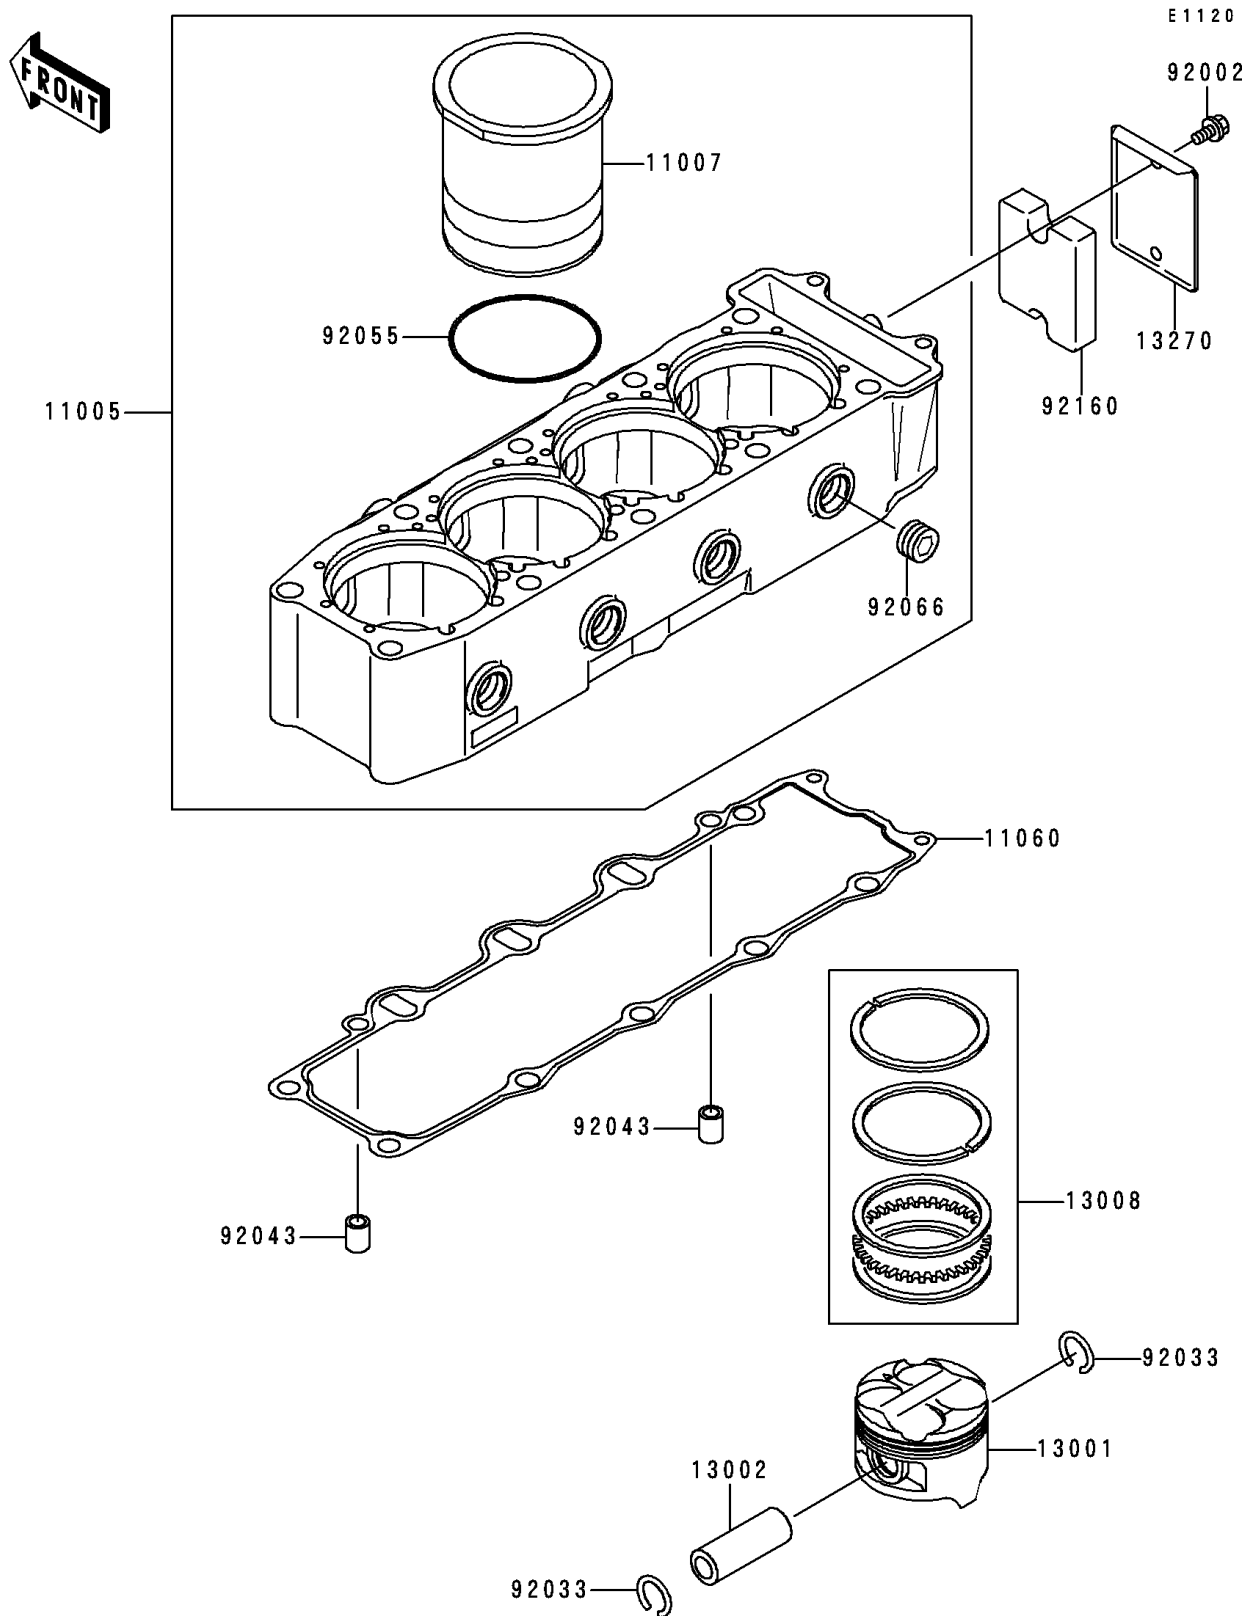

## 1997 NINJA® ZX™-9R PARTS DIAGRAM

Cylinder/Piston(s)

## 1997 NINJA® ZX™-9R PARTS LIST

Cylinder/Piston(s)

ITEM NAME	PART NUMBER	QUANTITY
CYLINDER-ENGINE (Ref # 11005)	11005-1778	1
LINER-CYLINDER (Ref # 11007)	11007-1136	1
GASKET,CYLINDER BASE (Ref # 11060)	11060-1093	1
PISTON-ENGINE,STD (Ref # 13001)	13001-1437	1
PIN-PISTON (Ref # 13002)	13002-1086	1
RING-SET-PISTON,STD (Ref # 13008)	13008-1158	1
PLATE (Ref # 13270)	13270-1157	1
BOLT,6X8 (Ref # 92002)	92002-1604	1
RING-SNAP,20.5X1.2 (Ref # 92033)	92033-1099	1
PIN,DOWEL,10X14 (Ref # 92043)	92043-1037	1
RING-O,78.9X2.0 (Ref # 92055)	92055-1526	1
PLUG (Ref # 92066)	92066-1253	1
DAMPER (Ref # 92160)	92160-1488	1