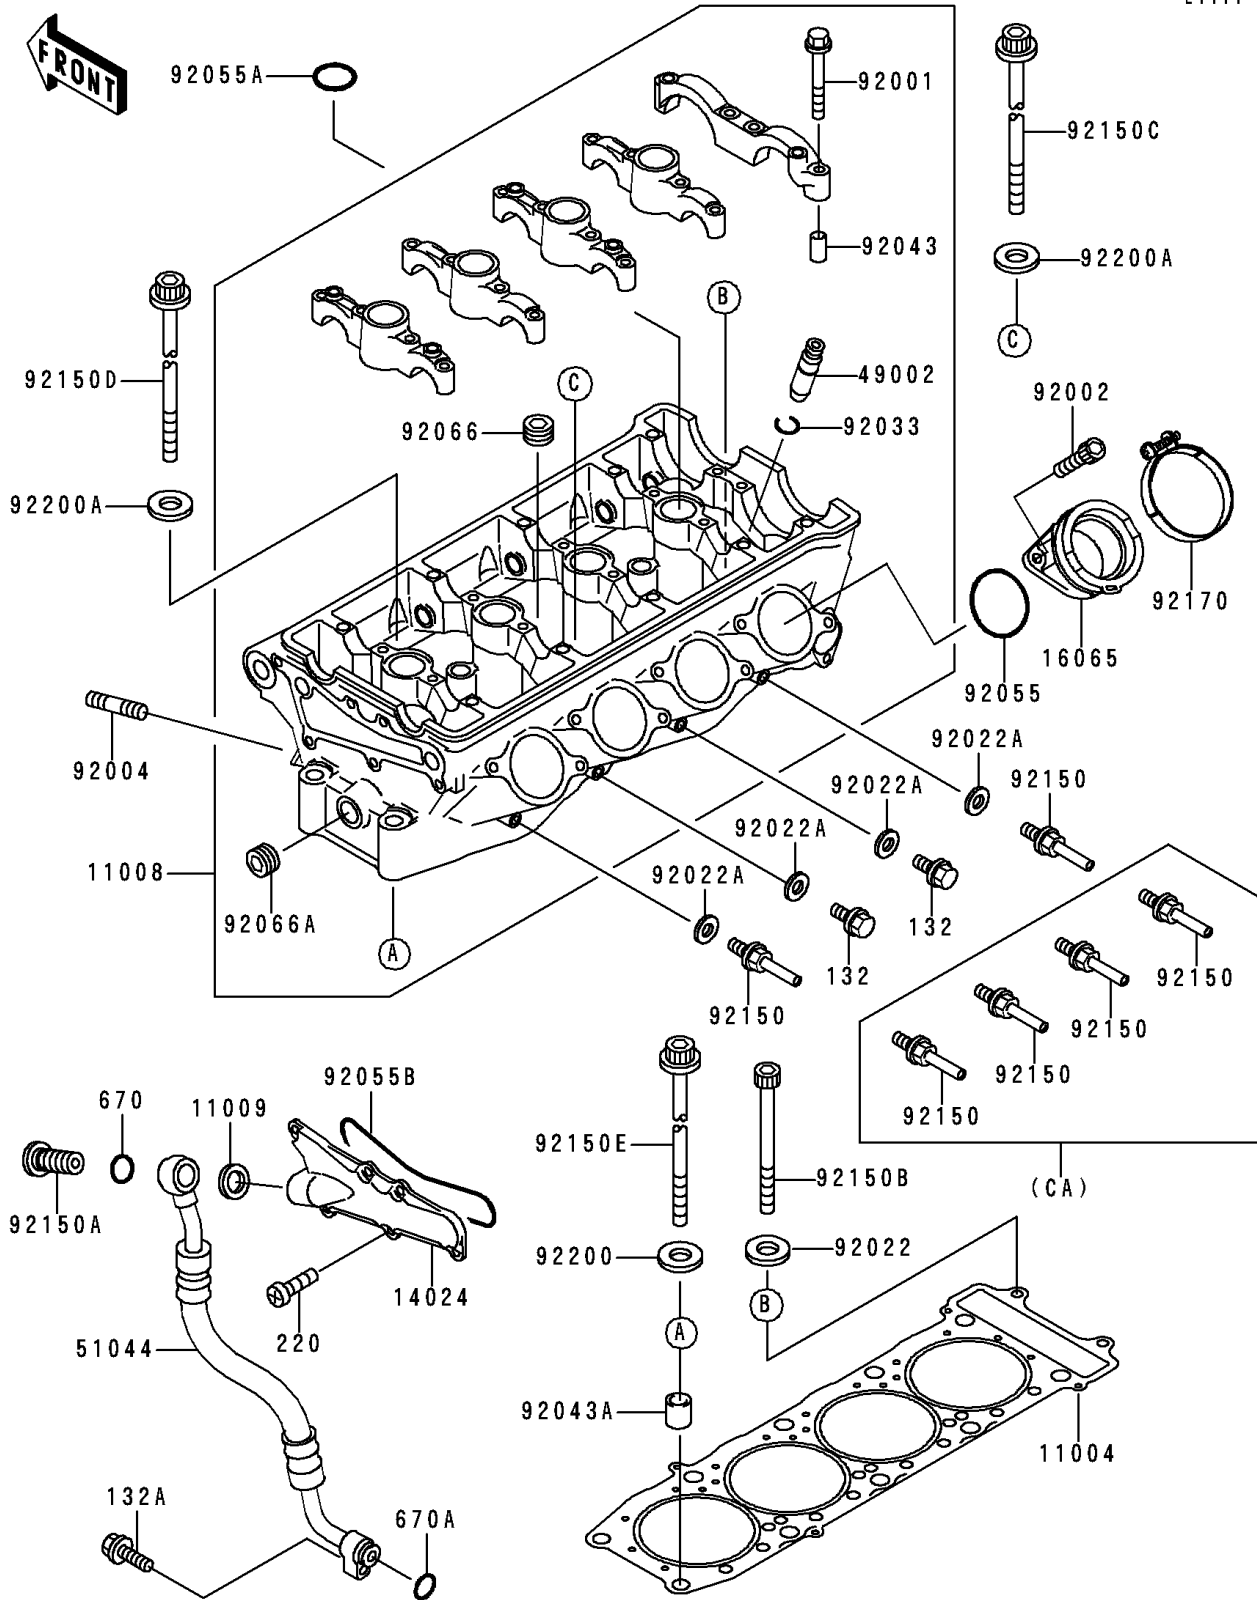

## 1997 NINJA® ZX™-9R PARTS DIAGRAM

Cylinder Head

E1111

## 1997 NINJA® ZX™-9R PARTS LIST

### Cylinder Head

ITEM NAME	PART NUMBER	QUANTITY
BOLT-FLANGED-SMALL (Ref # 132)	132G0610	1
BOLT-FLANGED-SMALL (Ref # 132A)	132J0625	1
SCREW-PAN-CROS,6X14 (Ref # 220)	220B0614	1
O RING,15MM (Ref # 670)	670B2015	1
O RING (Ref # 670A)	670D2010	1
GASKET-HEAD (Ref # 11004)	11004-1254	1
HEAD-COMP-CYLINDER (Ref # 11008)	11008-1262	1
GASKET,14X19.5X1.4 (Ref # 11009)	11009-1461	1
COVER,HEAD,LH (Ref # 14024)	14024-1997	1
HOLDER-CARBURETOR (Ref # 16065)	16065-1294	1
GUIDE-VALVE (Ref # 49002)	49002-1116	1
TUBE-ASSY,OIL (Ref # 51044)	51044-1161	1
BOLT,FLANGED,6X38 (Ref # 92001)	92001-1105	1
BOLT,6X16 (Ref # 92002)	92002-1143	1
STUD,8X30 (Ref # 92004)	92004-1121	1
WASHER,6.5X13X2.0 (Ref # 92022)	92022-1523	1
WASHER,6.2X11X1 (Ref # 92022A)	92022-304	1
RING-SNAP (Ref # 92033)	92033-1247	1
PIN,6.2X8X14 (Ref # 92043)	92043-1263	1
PIN,10.1X12X14 (Ref # 92043A)	92043-4009	1
RING-O,43.7X1.9 (Ref # 92055)	92055-1401	1
RING-O,25.5X2 (Ref # 92055A)	92055-1403	1
RING-O (Ref # 92055B)	92055-1490	1
PLUG (Ref # 92066)	92066-1253	1
PLUG (Ref # 92066A)	92066-1262	1
BOLT (Ref # 92150)	92150-1161	2
BOLT,HEAD,14MM (Ref # 92150A)	92150-1543	1
BOLT,SOCKET,6X110 (Ref # 92150B)	92150-1755	1
BOLT,10X164 (Ref # 92150C)	92150-1756	1

## 1997 NINJA® ZX™-9R PARTS LIST

Cylinder Head

ITEM NAME	PART NUMBER	QUANTITY
BOLT,10X182 (Ref # 92150D)	92150-1757	1
BOLT,10X146 (Ref # 92150E)	92150-1758	1
CLAMP (Ref # 92170)	92170-1160	1
WASHER,10.5X19X2.3 (Ref # 92200)	92200-1042	1
WASHER,10.5X20X4.5 (Ref # 92200A)	92200-1086	1