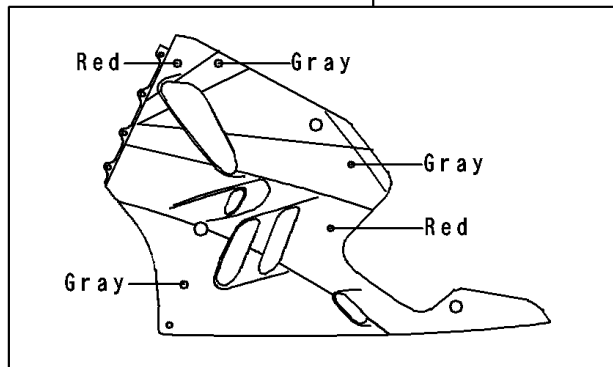

## 1994 NINJA® ZX™-9R PARTS DIAGRAM

Cowling Lowers(ZX900-B1)

E2872

## 1994 NINJA® ZX™-9R PARTS LIST

Cowling Lowers(ZX900-B1)

ITEM NAME	PART NUMBER	QUANTITY
BOLT-FLANGED,6X16,BLACK (Ref # 130)	130J0616	1
BRACKET,LWR COWLING,LH,LWR (Ref # 11048)	11048-1310	1
BRACKET,UNDER BRACKET (Ref # 11048A)	11048-1411	1
BRACKET,LWR COWLING,RH,LWR (Ref # 11048B)	11048-1421	1
BRACKET,LWR COWLING,LH,UPP (Ref # 11048C)	11048-1681	1
BRACKET,LWR COWLING,RH,UPP (Ref # 11048D)	11048-1682	1
COVER,UNDER BRACKET (Ref # 14090)	14090-1388	1
PAD,LWR COWLING,LH,FR (Ref # 39156)	39156-1402	1
PAD,LWR COWLING,RH,FR (Ref # 39156A)	39156-1403	1
PAD,LWR COWLING,LH,RR (Ref # 39156B)	39156-1404	1
PAD,LWR COWLING,RH,RR (Ref # 39156C)	39156-1405	1
PAD,LWR COWLING,LH,LWR (Ref # 39156D)	39156-1406	1
PAD,LWR COWLING,RH,LWR (Ref # 39156E)	39156-1407	1
COWLING,LWR,FR,P.A.WHITE (Ref # 55028B)	55028-1317-R1	1
COWLING,LWR,FR,P.G.GRAY (Ref # 55028C)	55028-1317-T8	1
COWLING.,LWR,LH,GREEN/WHITE (Ref # 55049)	55049-5291-CK	1
COWLING.,LWR,RH,GREEN/WHITE (Ref # 55049A)	55049-5292-CK	1
COWLING.,LWR,LH,GRAY/RED (Ref # 55049D)	55049-5297-92	1
COWLING.,LWR,RH,GRAY/RED (Ref # 55049E)	55049-5298-92	1
SCREW,5X16 (Ref # 92009)	92009-1654	1
NUT,CAP,6MM,BLACK (Ref # 92015)	92015-1170	1
NUT (Ref # 92015A)	92015-1487	1
NUT,5MM (Ref # 92015B)	92015-1798	1
DAMPER (Ref # 92075)	92075-1067	1
DAMPER (Ref # 92075A)	92075-1634	1
COLLAR,BLACK (Ref # 92143)	92143-1226	1
BOLT,SOCKET,6X18 (Ref # 92150)	92150-1553	1
BOLT,SOCKET,6X30 (Ref # 92150A)	92150-1554	1
CLAMP (Ref # 92170)	92170-1230	1