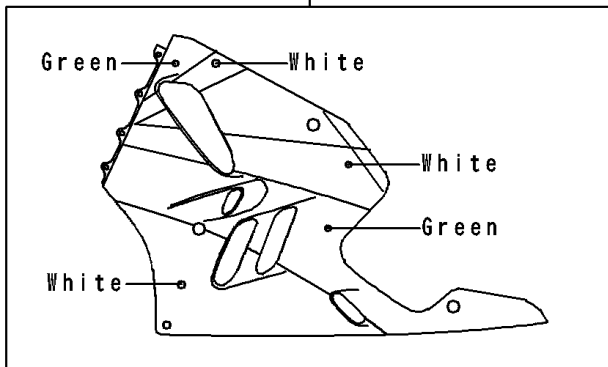

## 1994 NINJA® ZX™-9R PARTS DIAGRAM

Cowling Lowers(ZX900-B1)

E2872

## 1994 NINJA® ZX™-9R PARTS LIST

Cowling Lowers(ZX900-B1)

ITEM NAME	PART NUMBER	QUANTITY
BOLT-FLANGED,6X16,BLACK (Ref # 130)	130J0616	1
BRACKET,LWR COWLING,LH,LWR (Ref # 11048)	11048-1310	1
BRACKET,UNDER BRACKET (Ref # 11048A)	11048-1411	1
BRACKET,LWR COWLING,RH,LWR (Ref # 11048B)	11048-1421	1
BRACKET,LWR COWLING,LH,UPP (Ref # 11048C)	11048-1681	1
BRACKET,LWR COWLING,RH,UPP (Ref # 11048D)	11048-1682	1
COVER,UNDER BRACKET (Ref # 14090)	14090-1388	1
PAD,LWR COWLING,LH,FR (Ref # 39156)	39156-1402	1
PAD,LWR COWLING,RH,FR (Ref # 39156A)	39156-1403	1
PAD,LWR COWLING,LH,RR (Ref # 39156B)	39156-1404	1
PAD,LWR COWLING,RH,RR (Ref # 39156C)	39156-1405	1
PAD,LWR COWLING,LH,LWR (Ref # 39156D)	39156-1406	1
PAD,LWR COWLING,RH,LWR (Ref # 39156E)	39156-1407	1
COWLING,LWR,FR,P.A.WHITE (Ref # 55028B)	55028-1317-R1	1
COWLING,LWR,FR,P.G.GRAY (Ref # 55028C)	55028-1317-T8	1
COWLING.,LWR,LH,GREEN/WHITE (Ref # 55049)	55049-5291-CK	1
COWLING.,LWR,RH,GREEN/WHITE (Ref # 55049A)	55049-5292-CK	1
COWLING.,LWR,LH,GRAY/RED (Ref # 55049D)	55049-5297-92	1
COWLING.,LWR,RH,GRAY/RED (Ref # 55049E)	55049-5298-92	1
SCREW,5X16 (Ref # 92009)	92009-1654	1
NUT,CAP,6MM,BLACK (Ref # 92015)	92015-1170	1
NUT (Ref # 92015A)	92015-1487	1
NUT,5MM (Ref # 92015B)	92015-1798	1
DAMPER (Ref # 92075)	92075-1067	1
DAMPER (Ref # 92075A)	92075-1634	1
COLLAR,BLACK (Ref # 92143)	92143-1226	1
BOLT,SOCKET,6X18 (Ref # 92150)	92150-1553	1
BOLT,SOCKET,6X30 (Ref # 92150A)	92150-1554	1
CLAMP (Ref # 92170)	92170-1230	1