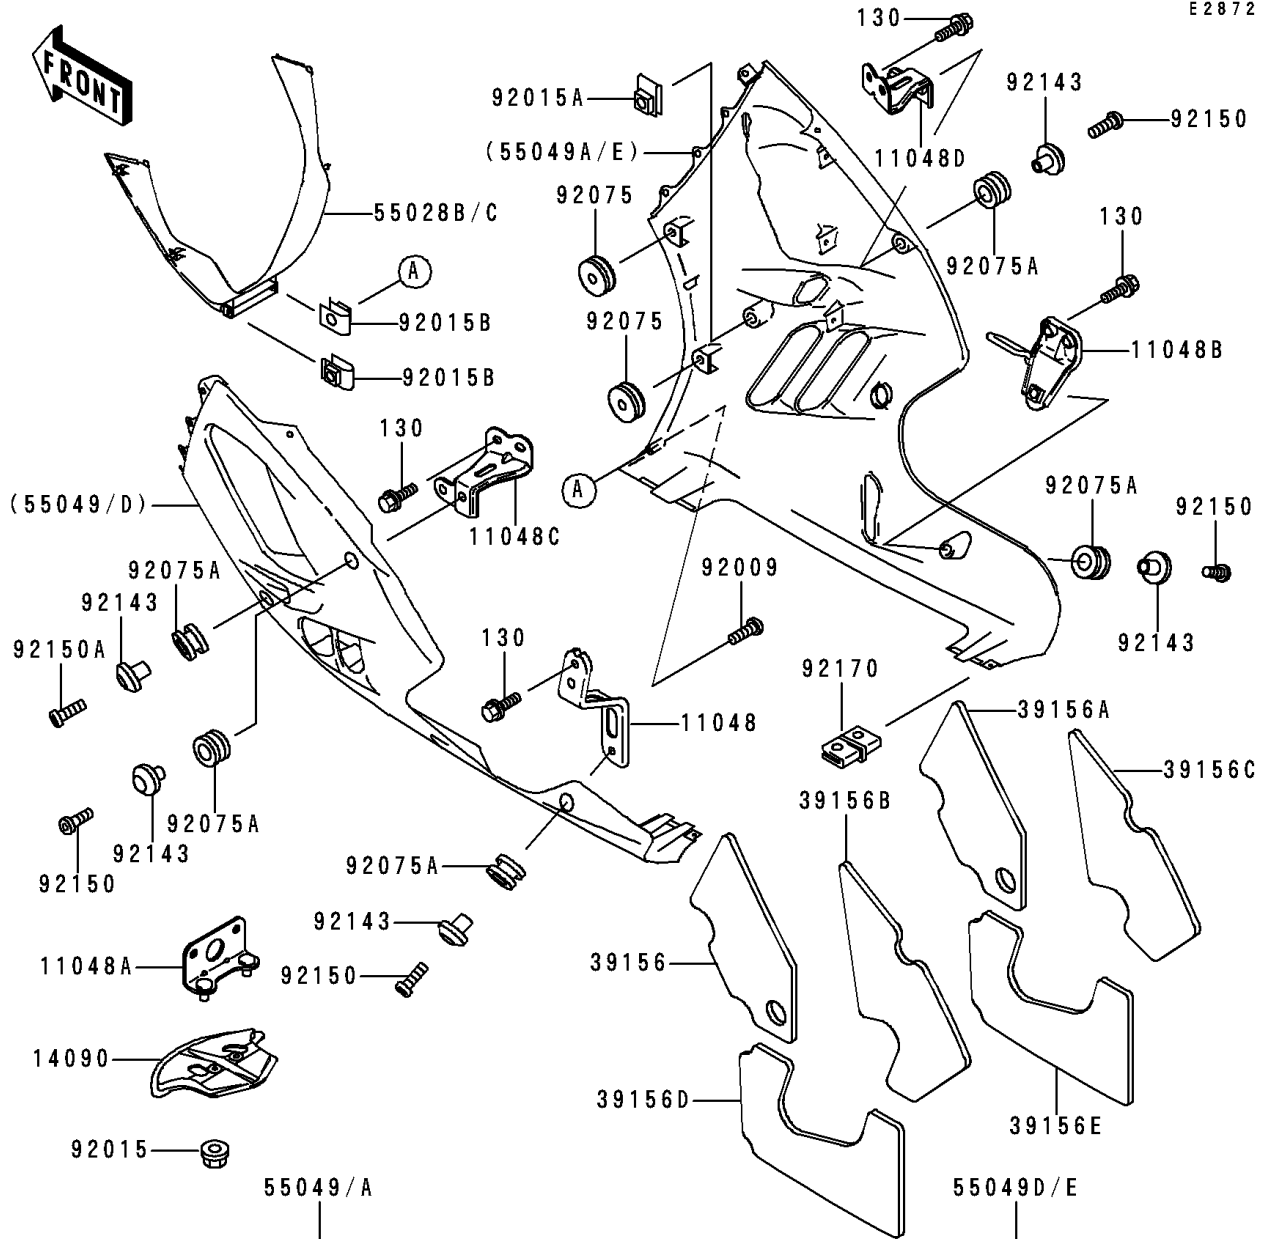

## 1994 NINJA® ZX™-9R PARTS DIAGRAM

Cowling Lowers(ZX900-B1)

E2872

## 1994 NINJA® ZX™-9R PARTS LIST

Cowling Lowers(ZX900-B1)

ITEM NAME	PART NUMBER	QUANTITY
BOLT-FLANGED,6X16,BLACK (Ref # 130)	130J0616	1
BRACKET,LWR COWLING,LH,LWR (Ref # 11048)	11048-1310	1
BRACKET,UNDER BRACKET (Ref # 11048A)	11048-1411	1
BRACKET,LWR COWLING,RH,LWR (Ref # 11048B)	11048-1421	1
BRACKET,LWR COWLING,LH,UPP (Ref # 11048C)	11048-1681	1
BRACKET,LWR COWLING,RH,UPP (Ref # 11048D)	11048-1682	1
COVER,UNDER BRACKET (Ref # 14090)	14090-1388	1
PAD,LWR COWLING,LH,FR (Ref # 39156)	39156-1402	1
PAD,LWR COWLING,RH,FR (Ref # 39156A)	39156-1403	1
PAD,LWR COWLING,LH,RR (Ref # 39156B)	39156-1404	1
PAD,LWR COWLING,RH,RR (Ref # 39156C)	39156-1405	1
PAD,LWR COWLING,LH,LWR (Ref # 39156D)	39156-1406	1
PAD,LWR COWLING,RH,LWR (Ref # 39156E)	39156-1407	1
COWLING,LWR,FR,P.A.WHITE (Ref # 55028B)	55028-1317-R1	1
COWLING,LWR,FR,P.G.GRAY (Ref # 55028C)	55028-1317-T8	1
COWLING.,LWR,LH,GREEN/WHITE (Ref # 55049)	55049-5291-CK	1
COWLING.,LWR,RH,GREEN/WHITE (Ref # 55049A)	55049-5292-CK	1
COWLING.,LWR,LH,GRAY/RED (Ref # 55049D)	55049-5297-92	1
COWLING.,LWR,RH,GRAY/RED (Ref # 55049E)	55049-5298-92	1
SCREW,5X16 (Ref # 92009)	92009-1654	1
NUT,CAP,6MM,BLACK (Ref # 92015)	92015-1170	1
NUT (Ref # 92015A)	92015-1487	1
NUT,5MM (Ref # 92015B)	92015-1798	1
DAMPER (Ref # 92075)	92075-1067	1
DAMPER (Ref # 92075A)	92075-1634	1
COLLAR,BLACK (Ref # 92143)	92143-1226	1
BOLT,SOCKET,6X18 (Ref # 92150)	92150-1553	1
BOLT,SOCKET,6X30 (Ref # 92150A)	92150-1554	1
CLAMP (Ref # 92170)	92170-1230	1