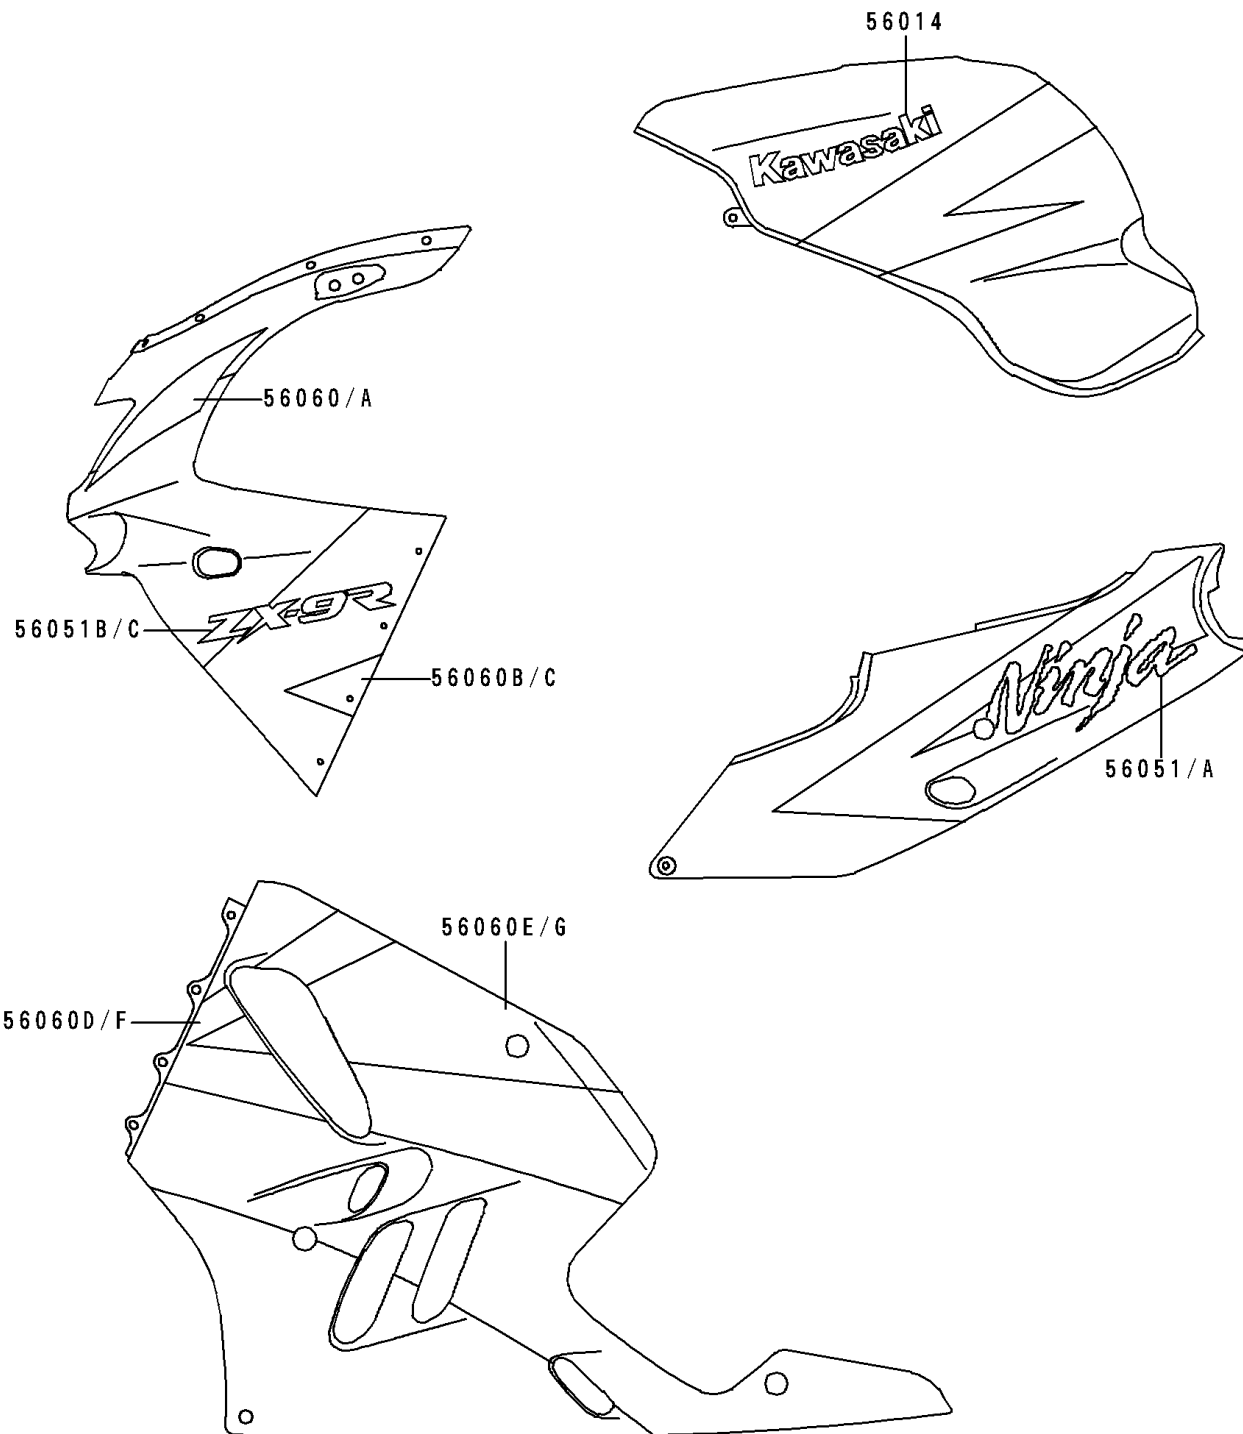

## 1994 NINJA® ZX™-9R PARTS DIAGRAM

Decals(Green/White/Violet)(ZX900-B1)

F2861A

## 1994 NINJA® ZX™-9R PARTS LIST

Decals(Green/White/Violet)(ZX900-B1)

ITEM NAME	PART NUMBER	QUANTITY
EMBLEM,FUEL TANK,KAWASAKI (Ref # 56014)	56014-1299	1
MARK,SIDE COVER,LH,NINJA (Ref # 56051)	56051-1103	1
MARK,SIDE COVER,RH,NINJA (Ref # 56051A)	56051-1104	1
MARK,UPP COWLING,LH,ZX-9R (Ref # 56051B)	56051-1109	1
MARK,UPP COWLING,RH,ZX-9R (Ref # 56051C)	56051-1110	1
PATTERN,UPP COWLING,LH (Ref # 56060)	56060-1945	1
PATTERN,UPP COWLING,RH (Ref # 56060A)	56060-1946	1
PATTERN,UPP COWLING,LWR,LH (Ref # 56060B)	56060-1947	1
PATTERN,UPP COWLING,LWR,RH (Ref # 56060C)	56060-1948	1
PATTERN,LWR COWLING,FR,LH (Ref # 56060D)	56060-1949	1
PATTERN,LWR COWLING,RR,LH (Ref # 56060E)	56060-1950	1
PATTERN,LWR COWLING,FR,RH (Ref # 56060F)	56060-1951	1
PATTERN,LWR COWLING,RR,RH (Ref # 56060G)	56060-1952	1