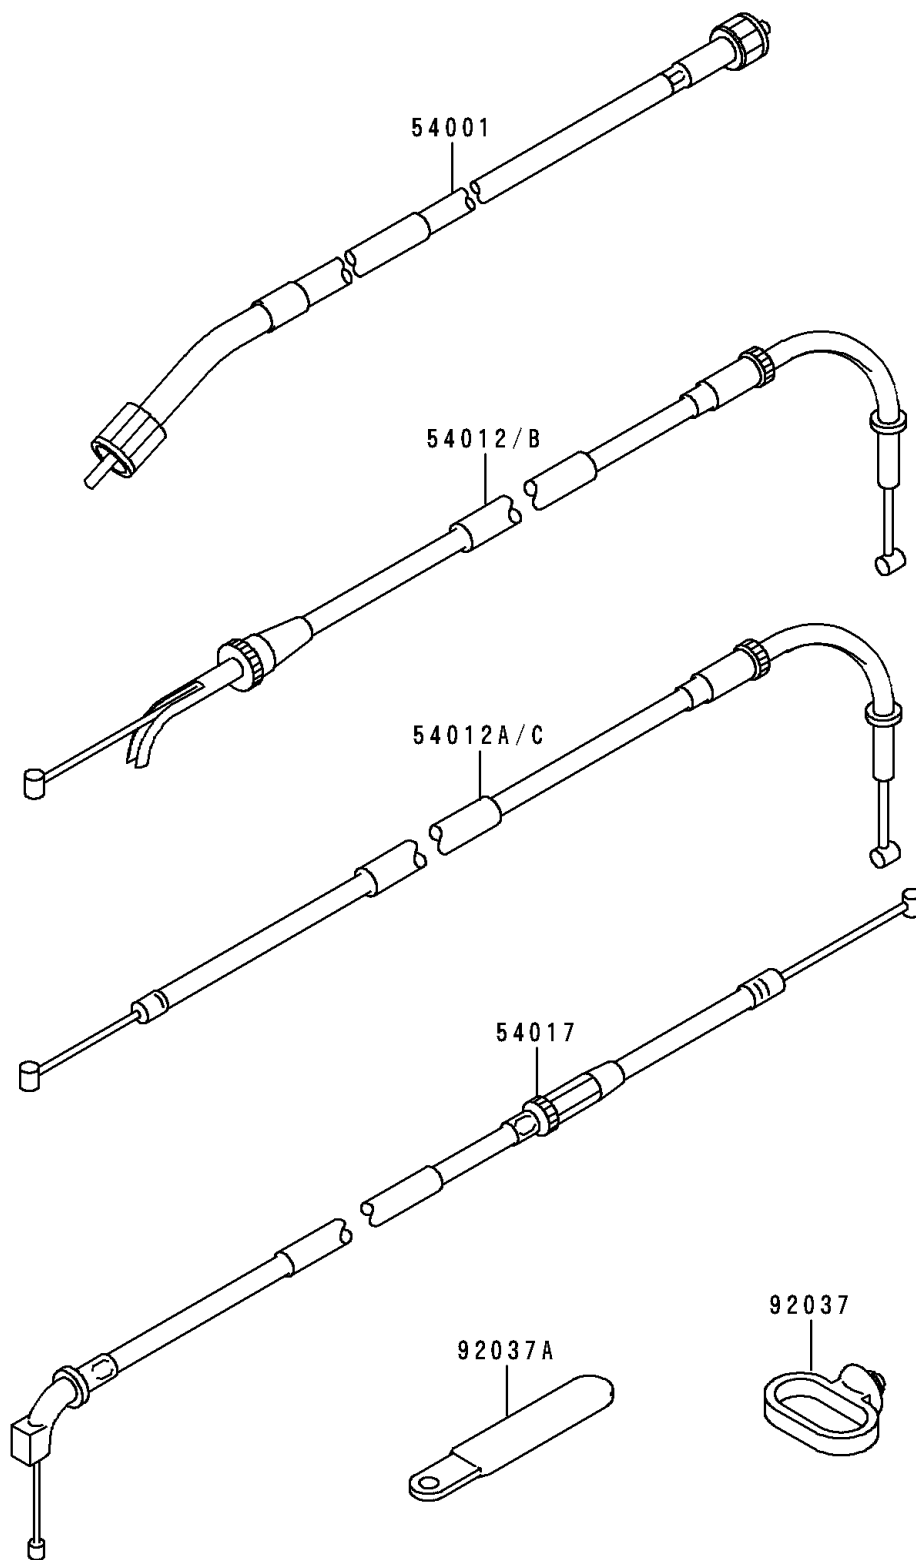

1994 NINJA® ZX™-9R PARTS DIAGRAM

Cables

F2540

1994 NINJA® ZX™-9R PARTS LIST

Cables

ITEM NAME	PART NUMBER	QUANTITY
CABLE-SPEEDOMETER (Ref # 54001)	54001-1130	1
CABLE-THROTTLE,OPENING (Ref # 54012)	54012-1474	1
CABLE-THROTTLE,CLOSING (Ref # 54012A)	54012-1475	1
CABLE-STARTER (Ref # 54017)	54017-1160	1
CLAMP,CABLE (Ref # 92037)	92037-1459	1
CLAMP (Ref # 92037A)	92037-1993	1