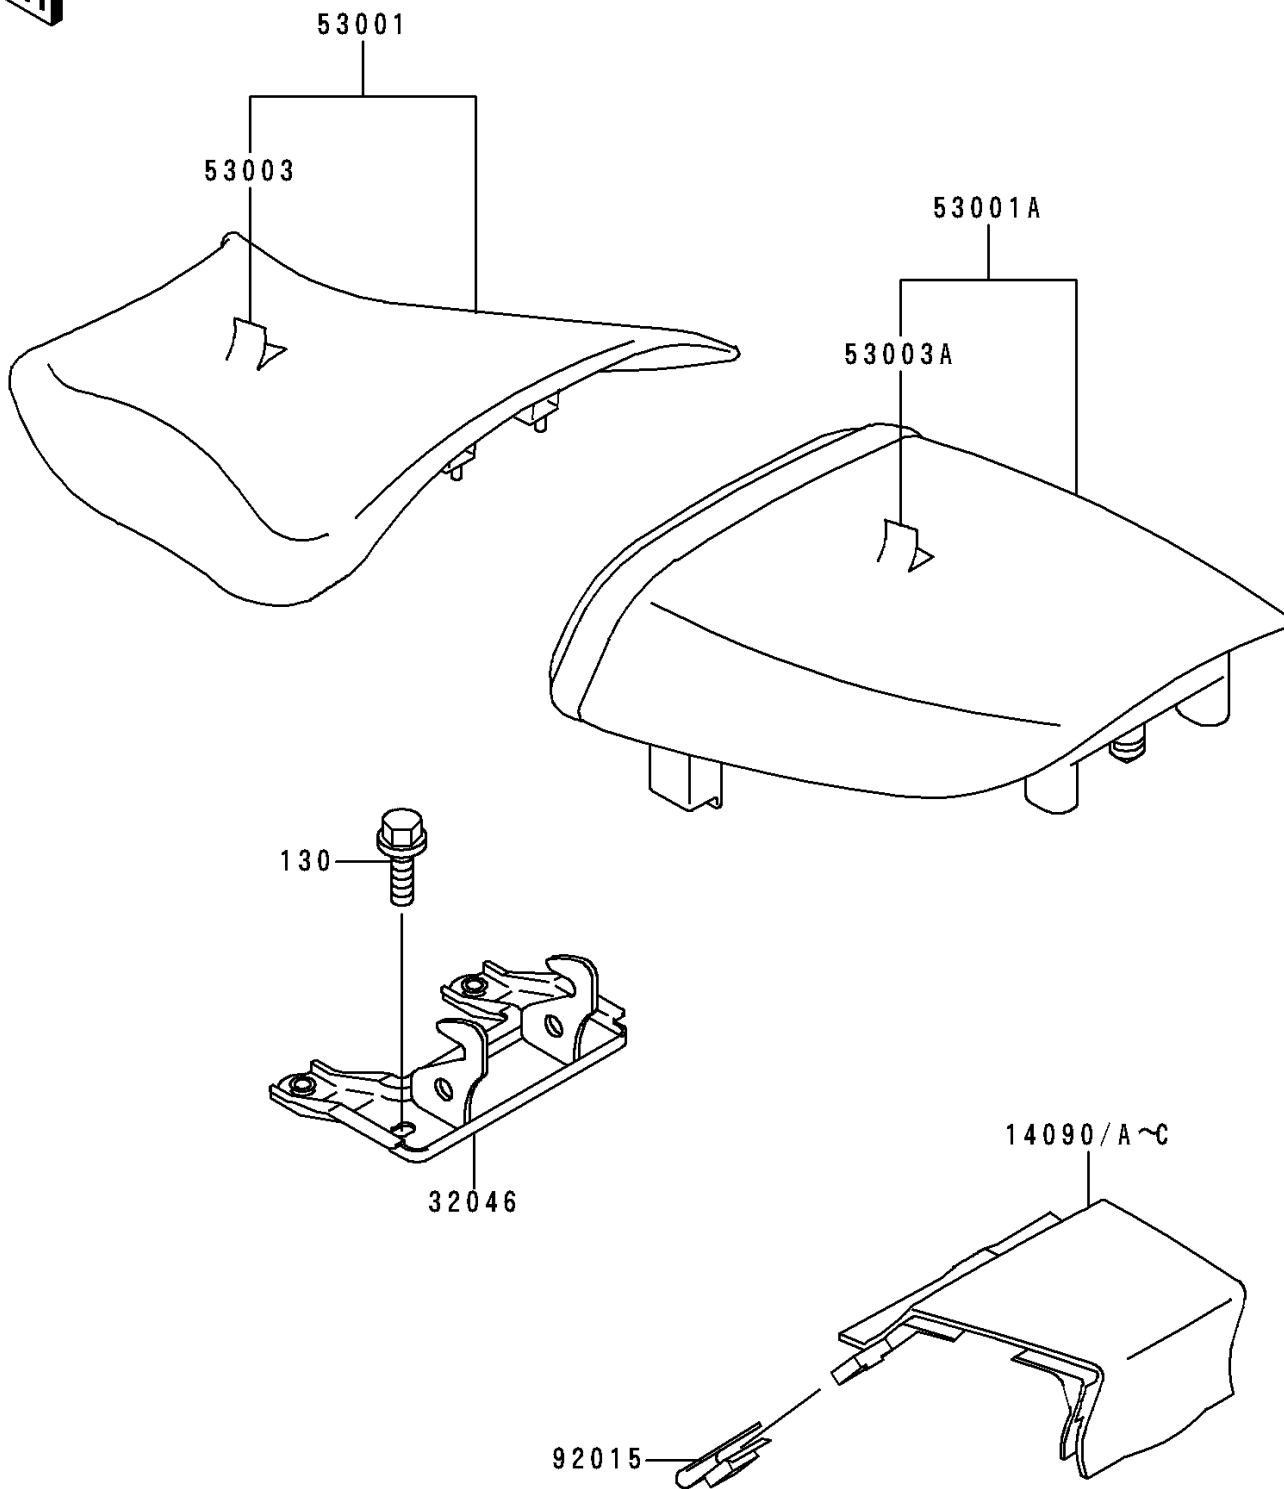

## 1994 NINJA® ZX™-9R PARTS DIAGRAM

Seat

F2510

## 1994 NINJA® ZX™-9R PARTS LIST

Seat

ITEM NAME	PART NUMBER	QUANTITY
BOLT-FLANGED (Ref # 130)	130J0610	1
COVER,TAIL,P.A.WHITE (Ref # 14090A)	14090-1365-R1	1
COVER,TAIL,P.G.GRAY (Ref # 14090B)	14090-1365-T8	1
BRACKET-SEAT,RR (Ref # 32046)	32046-1378	1
SEAT-ASSY,FR,BLACK (Ref # 53001)	53001-1724-MA	1
SEAT-ASSY,RR,W/BAND,BLACK (Ref # 53001A)	53001-1725-MA	1
LEATHER,FRONT SEAT,BLACK (Ref # 53003)	53003-1283-MA	1
LEATHER,REAR SEAT,BLACK (Ref # 53003A)	53003-1286-MA	1
NUT,5MM (Ref # 92015)	92015-1798	1