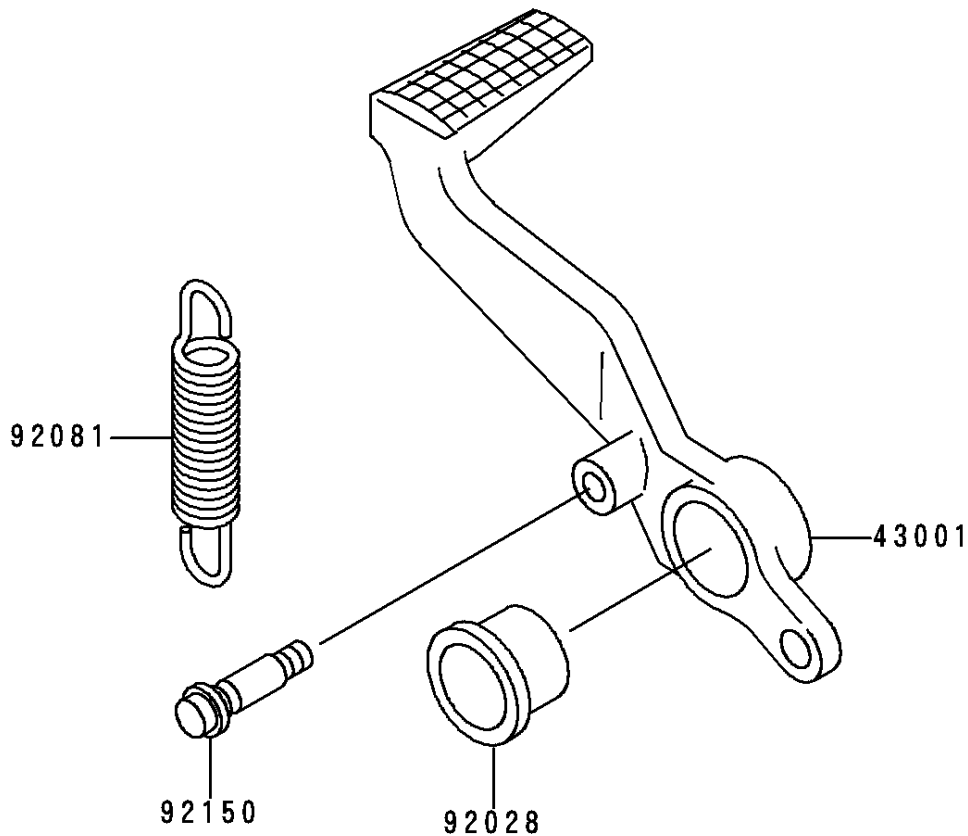

1994 NINJA® ZX™-9R PARTS DIAGRAM

Brake Pedal/Torque Link

F2260

1994 NINJA® ZX™-9R PARTS LIST

Brake Pedal/Torque Link

ITEM NAME	PART NUMBER	QUANTITY
LEVER-BRAKE,PEDAL (Ref # 43001)	43001-1338	1
BUSHING (Ref # 92028)	92028-1576	1
SPRING (Ref # 92081)	92081-1526	1
BOLT (Ref # 92150)	92150-1439	1