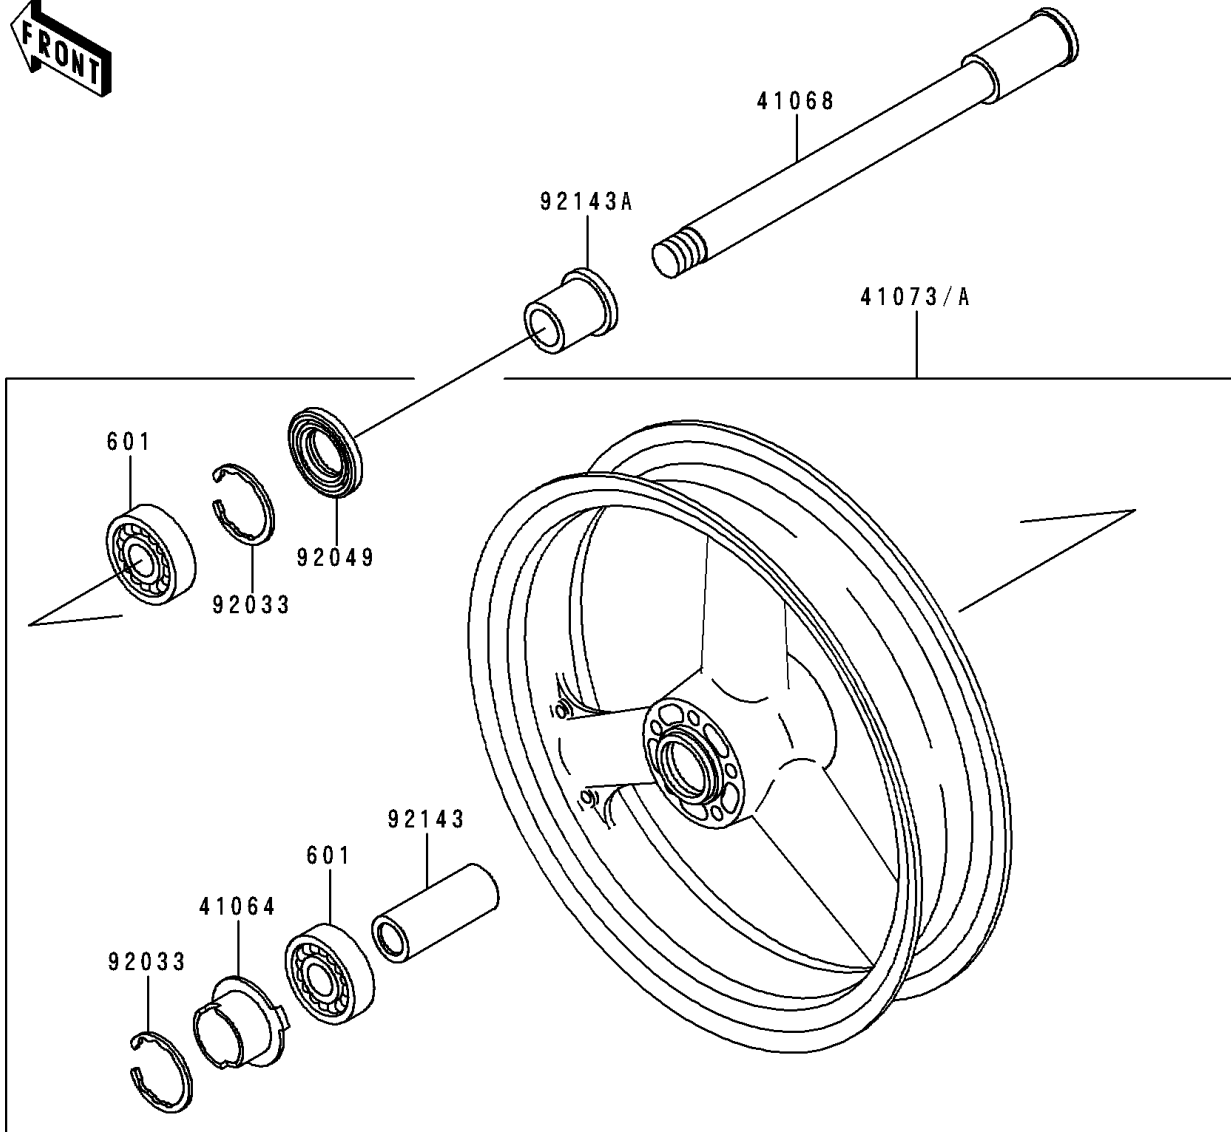

1994 NINJA® ZX™-9R PARTS DIAGRAM

Front Wheel

F2230

1994 NINJA® ZX™-9R PARTS LIST

Front Wheel

ITEM NAME	PART NUMBER	QUANTITY
BEARING-BALL,#6005UU (Ref # 601)	601B6005UU	1
GEAR-METER SCREW,9T (Ref # 41060)	41060-1140	1
GEAR-METER SCREW,24T (Ref # 41060A)	41060-1141	1
WASHER,5.1X9X0.4 (Ref # 41063)	41063-001	1
RECEIVER-SPEEDOMETER (Ref # 41064)	41064-1055	1
AXLE,FR (Ref # 41068)	41068-1327	1
WHEEL-ASSY,FR,L.GREEN (Ref # 41073)	41073-1496-CJ	1
WHEEL-ASSY,FR,G.GRAY (Ref # 41073A)	41073-1496-GE	1
CASE-ASSY-METER GEAR (Ref # 41078)	41078-1082	1
BUSHING,METER GEAR CASE (Ref # 92028)	92028-1634	1
RING-SNAP,47MM (Ref # 92033)	92033-1042	1
PIN,SPRING,3X18 (Ref # 92043)	92043-1454	1
SEAL-OIL,BJN 32 47 5 (Ref # 92049)	92049-1377	1
SEAL-OIL,BJN-C2 35 52 5 (Ref # 92049A)	92049-1378	1
COLLAR,FR HUB,L=94 (Ref # 92143)	92143-1476	1
COLLAR,FR AXLE,RH,L=17.5 (Ref # 92143A)	92143-1477	1
COLLAR,FR AXLE,LH,L=44.5 (Ref # 92143B)	92143-1478	1