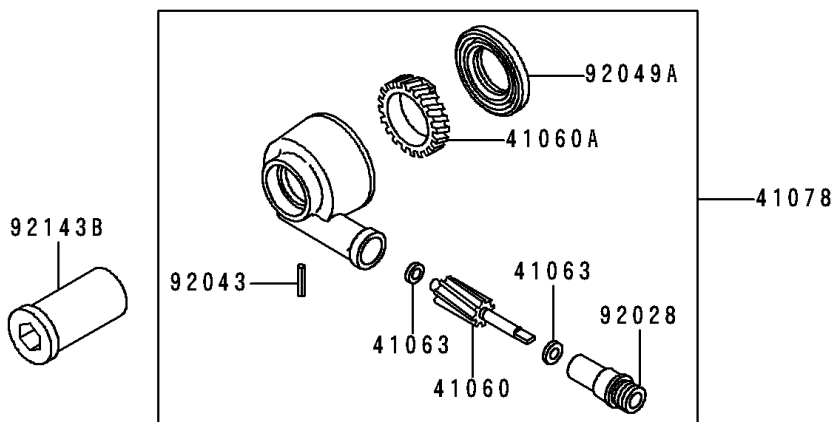

1994 NINJA® ZX™-9R PARTS DIAGRAM

Front Wheel

F2230

1994 NINJA® ZX™-9R PARTS LIST

Front Wheel

ITEM NAME	PART NUMBER	QUANTITY
BEARING-BALL,#6005UU (Ref # 601)	601B6005UU	1
GEAR-METER SCREW,9T (Ref # 41060)	41060-1140	1
GEAR-METER SCREW,24T (Ref # 41060A)	41060-1141	1
WASHER,5.1X9X0.4 (Ref # 41063)	41063-001	1
RECEIVER-SPEEDOMETER (Ref # 41064)	41064-1055	1
AXLE,FR (Ref # 41068)	41068-1327	1
WHEEL-ASSY,FR,L.GREEN (Ref # 41073)	41073-1496-CJ	1
WHEEL-ASSY,FR,G.GRAY (Ref # 41073A)	41073-1496-GE	1
CASE-ASSY-METER GEAR (Ref # 41078)	41078-1082	1
BUSHING,METER GEAR CASE (Ref # 92028)	92028-1634	1
RING-SNAP,47MM (Ref # 92033)	92033-1042	1
PIN,SPRING,3X18 (Ref # 92043)	92043-1454	1
SEAL-OIL,BJN 32 47 5 (Ref # 92049)	92049-1377	1
SEAL-OIL,BJN-C2 35 52 5 (Ref # 92049A)	92049-1378	1
COLLAR,FR HUB,L=94 (Ref # 92143)	92143-1476	1
COLLAR,FR AXLE,RH,L=17.5 (Ref # 92143A)	92143-1477	1
COLLAR,FR AXLE,LH,L=44.5 (Ref # 92143B)	92143-1478	1