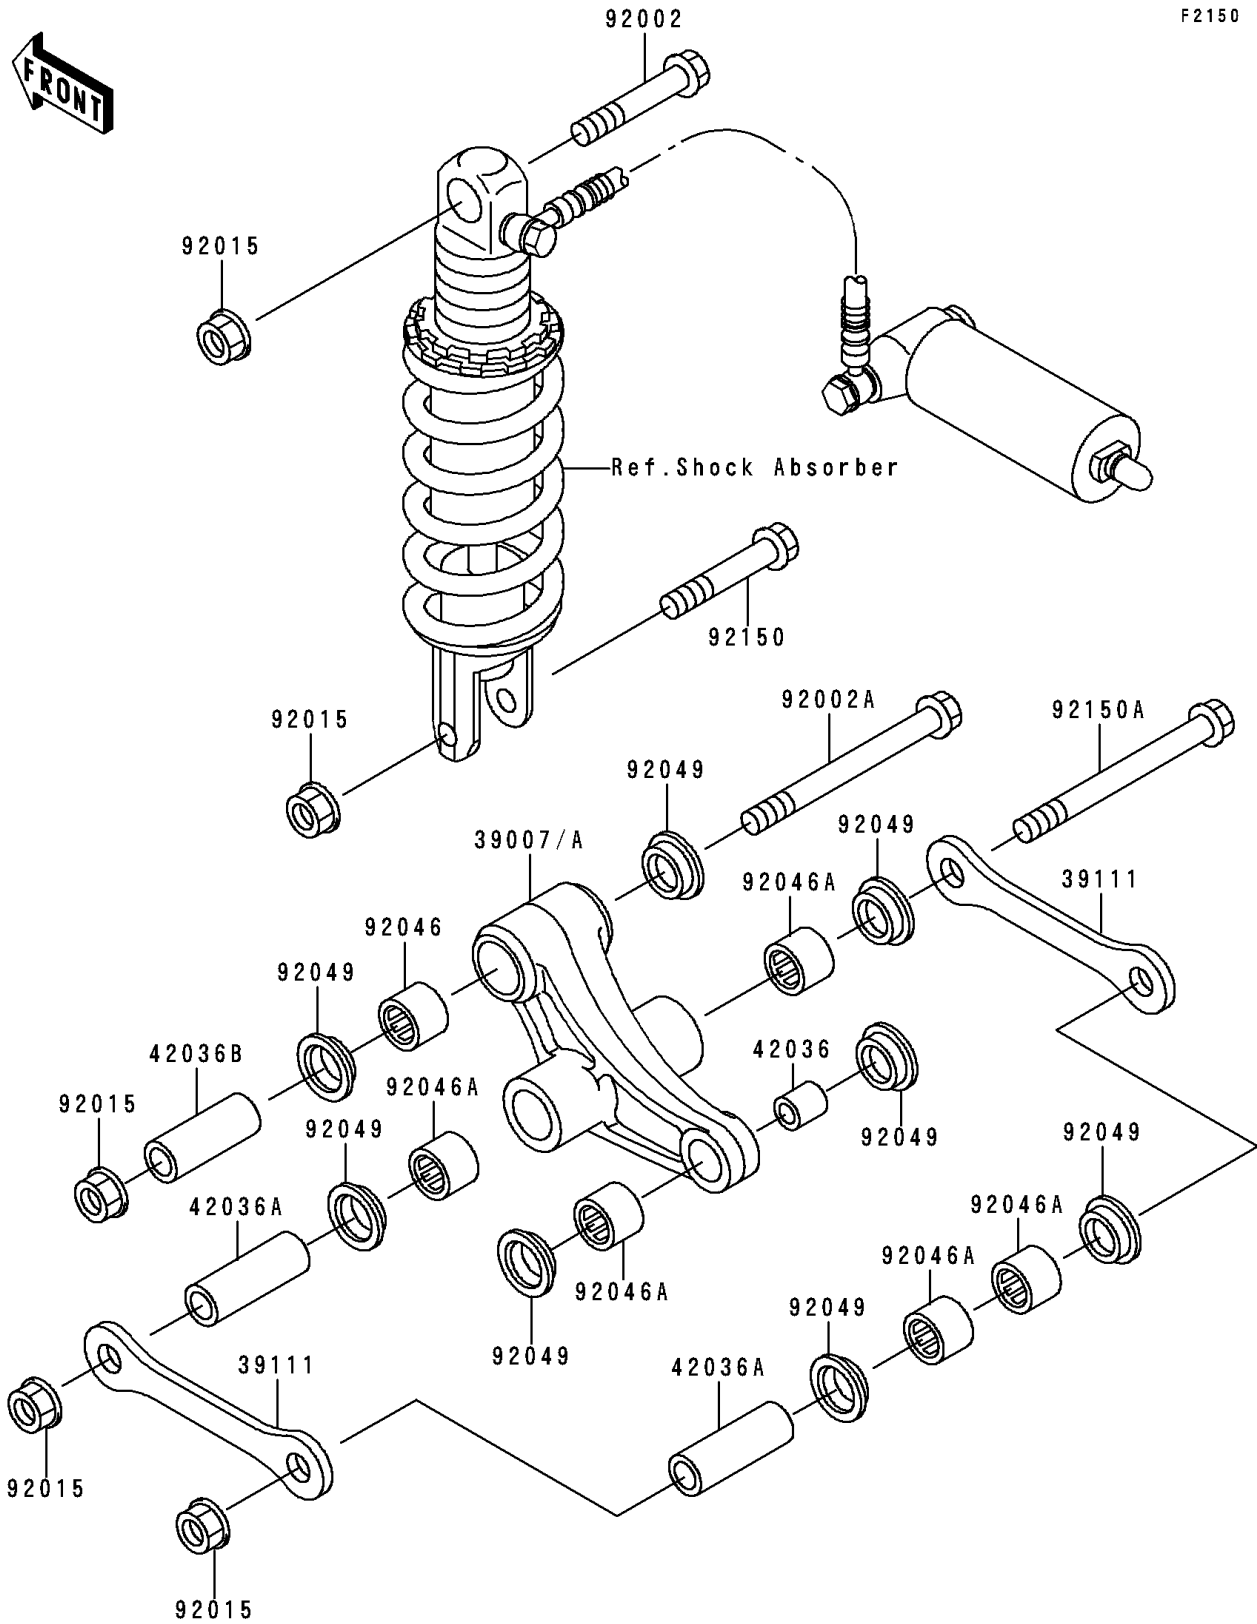

1994 NINJA® ZX™-9R PARTS DIAGRAM

Rear Suspension

F2150

1994 NINJA® ZX™-9R PARTS LIST

Rear Suspension

ITEM NAME	PART NUMBER	QUANTITY
ARM-SUSP,UNI TRAK (Ref # 39007)	39007-1224	1
ROD-TIE,SUSPENSION (Ref # 39111)	39111-1131	1
SLEEVE,ARM,RR (Ref # 42036)	42036-1077	1
SLEEVE,12.1X20X88 (Ref # 42036A)	42036-1250	1
SLEEVE,12.1X20X44.5 (Ref # 42036B)	42036-1288	1
BOLT,12X55 (Ref # 92002)	92002-1130	1
BOLT,12X85 (Ref # 92002A)	92002-1255	1
NUT,FLANGED,12MM (Ref # 92015)	92015-1433	1
BEARING-NEEDLE,BM202726 (Ref # 92046)	92046-1110	1
BEARING-NEEDLE,BM202715 (Ref # 92046A)	92046-1112	1
SEAL-OIL,ARM,CNT (Ref # 92049)	92049-1109	1
BOLT,FLANGED,12X63 (Ref # 92150)	92150-1258	1
BOLT,FLANGED,12X112 (Ref # 92150A)	92150-1259	1