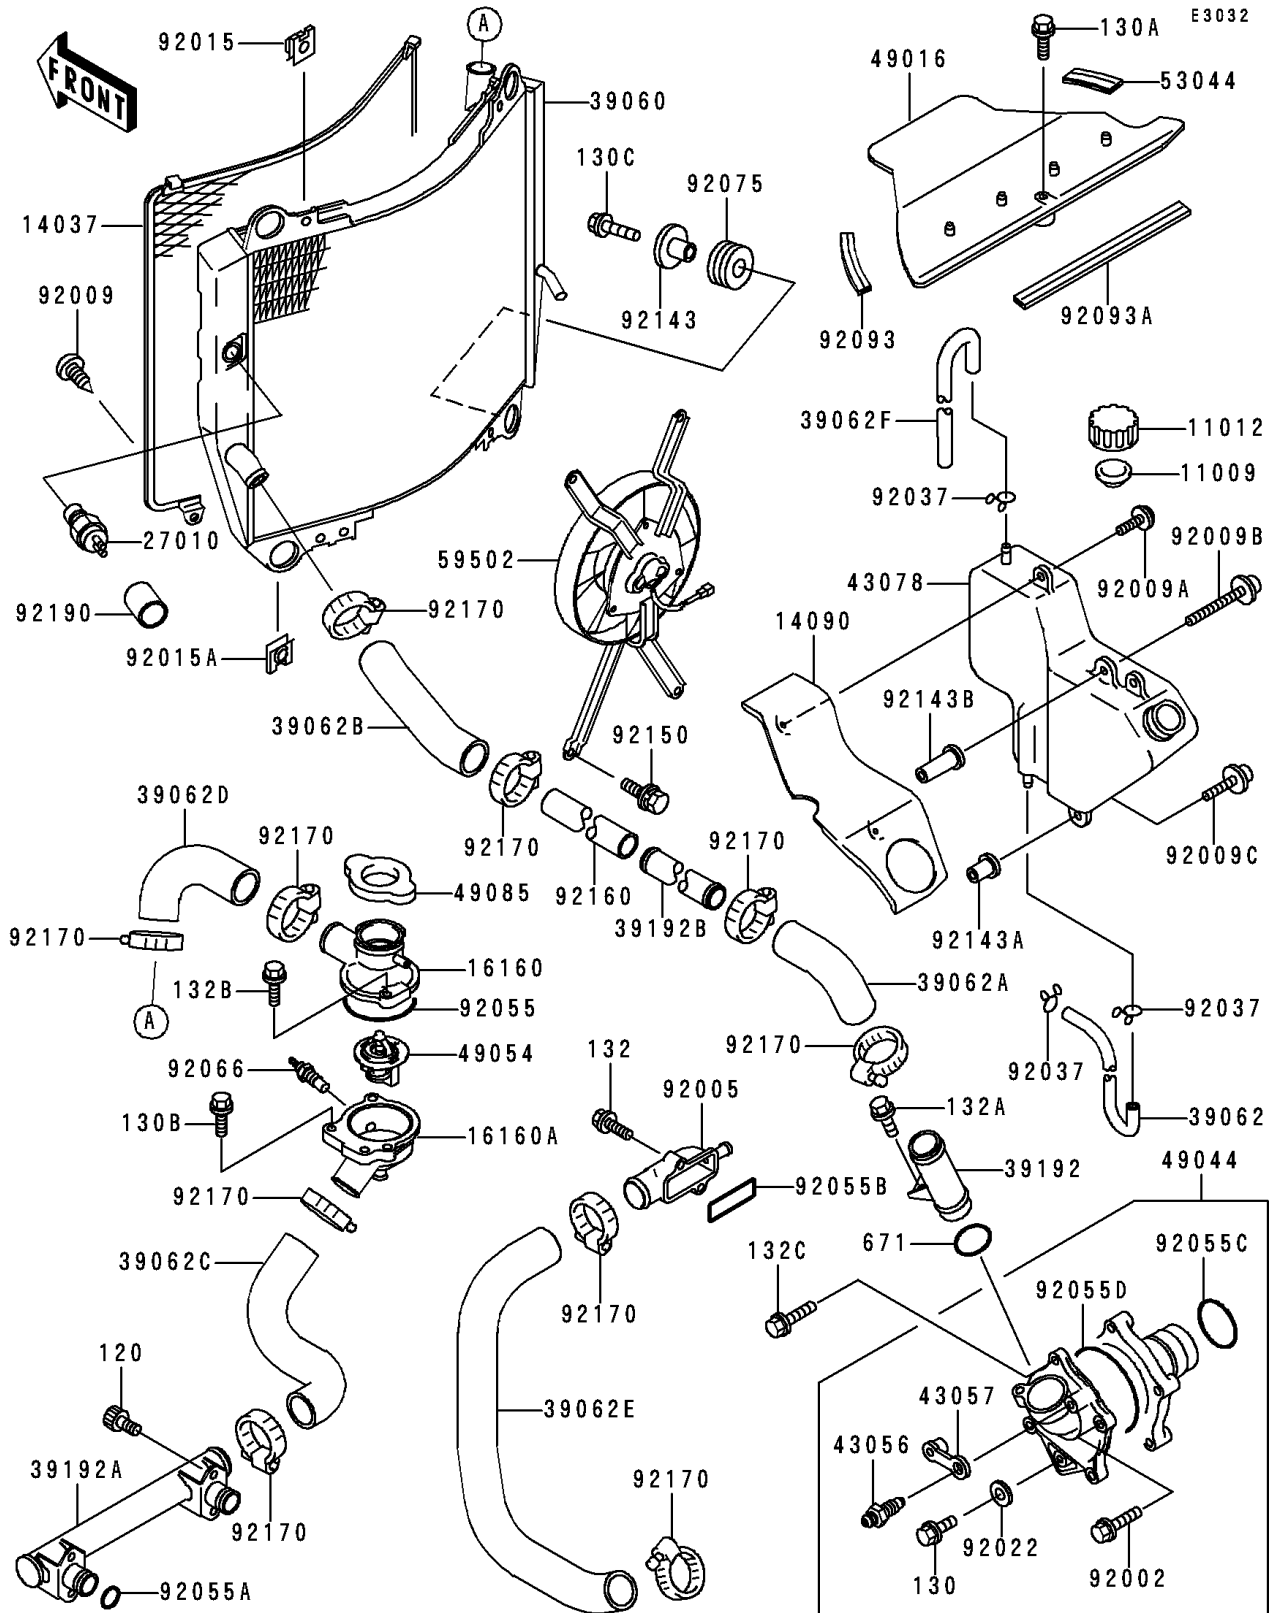

## 1994 NINJA® ZX™-9R PARTS DIAGRAM

Radiator

## 1994 NINJA® ZX™-9R PARTS LIST

Radiator

ITEM NAME	PART NUMBER	QUANTITY
SCREW,TAPPING,6MM (Ref # 92009)	92009-1261	1
SCREW,TAPPING,6X16 (Ref # 92009A)	92009-1436	1
SCREW,6X55 (Ref # 92009B)	92009-1735	1
SCREW,6X40 (Ref # 92009C)	92009-1736	1
NUT (Ref # 92015)	92015-1487	1
NUT,6MM (Ref # 92015A)	92015-1758	1
WASHER,6MM (Ref # 92022)	92022-1976	1
CLAMP,TUBE (Ref # 92037)	92037-147	1
RING-O,53.5X2.6 (Ref # 92055)	92055-112	1
RING-O (Ref # 92055A)	92055-1282	1
RING-O (Ref # 92055B)	92055-1402	1
BOLT-SOCKET,6X12 (Ref # 120)	120P0612	1
BOLT-FLANGED,6X10,BLACK (Ref # 130)	130C0610	1
BOLT-FLANGED,6X40 (Ref # 130A)	130G0640	1
BOLT-FLANGED,6X18 (Ref # 130B)	130J0618	1
BOLT-FLANGED,6X25 (Ref # 130C)	130J0625	1
BOLT-FLANGED-SMALL (Ref # 132)	132G0625	1
BOLT-FLANGED-SMALL (Ref # 132A)	132J0612	1
BOLT-FLANGED-SMALL (Ref # 132B)	132J0620	1
BOLT-FLANGED-SMALL (Ref # 132C)	132J0645	1
O RING,25MM (Ref # 671)	671B2525	1
RING-O,33.2X2.4 (Ref # 92055C)	92055-1424	1
RING-O,WATER PUMP (Ref # 92055D)	92055-1495	1
PLUG,SENSOR WATER (Ref # 92066)	92066-1183	1
DAMPER (Ref # 92075)	92075-1665	1
SEAL (Ref # 92093)	92093-1276	1
SEAL (Ref # 92093A)	92093-1327	1
COLLAR (Ref # 92143)	92143-1063	1
COLLAR (Ref # 92143A)	92143-1700	1