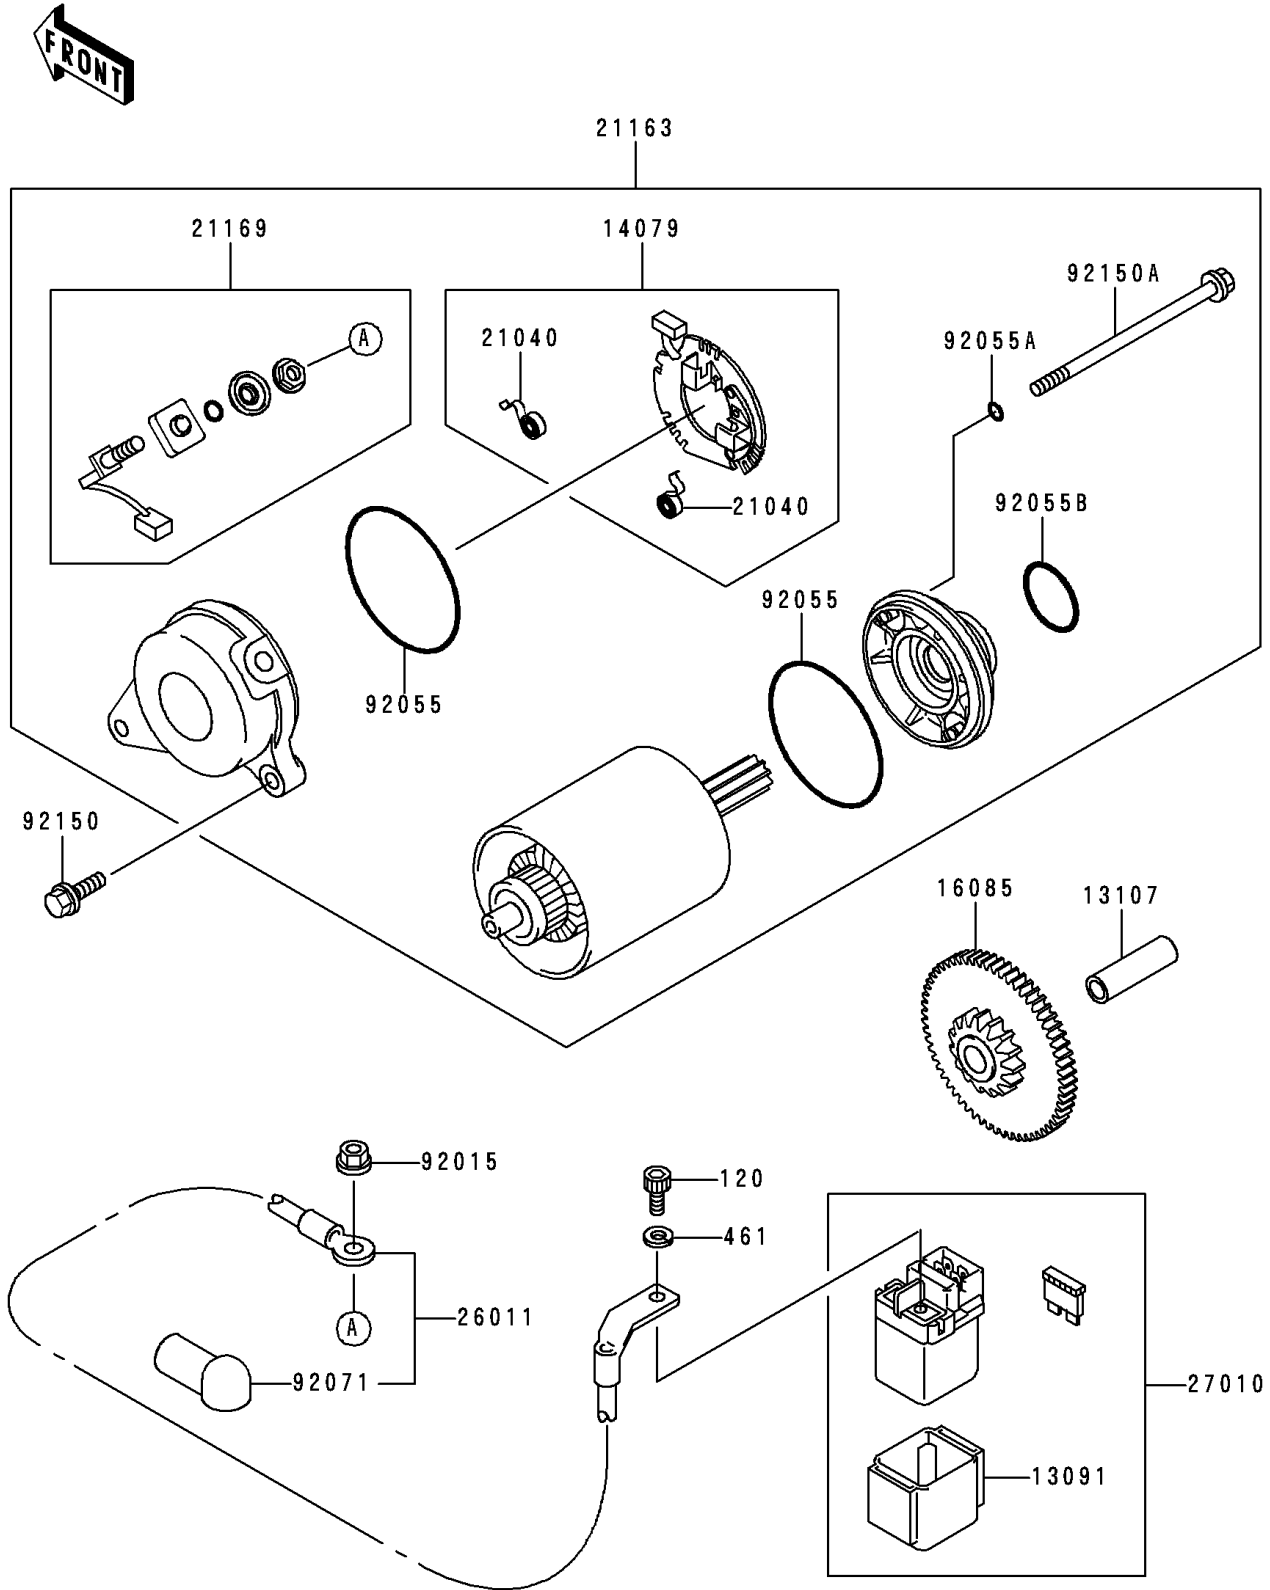

1994 NINJA® ZX™-9R PARTS DIAGRAM

Starter Motor

E1840

1994 NINJA® ZX™-9R PARTS LIST

Starter Motor

ITEM NAME	PART NUMBER	QUANTITY
BOLT-SOCKET (Ref # 120)	120S0510	1
WASHER-SPRING,5MM,BLACK (Ref # 461)	461K0500	1
HOLDER,MAGNETIC SWITCH (Ref # 13091)	13091-1884	1
SHAFT (Ref # 13107)	13107-1112	1
HOLDER-ASSY,CARBON BRUSH (Ref # 14079)	14079-2055	1
GEAR,IDLE (Ref # 16085)	16085-1104	1
SPRING-BRUSH (Ref # 21040)	21040-1051	1
STARTER-ELECTRIC (Ref # 21163)	21163-1255	1
TERMINAL,STARTER (Ref # 21169)	21169-1058	1
WIRE-LEAD,STARTER (Ref # 26011)	26011-1603	1
SWITCH,MAGNETIC (Ref # 27010)	27010-1327	1
NUT (Ref # 92015)	92015-1623	1
RING-O,62MM (Ref # 92055)	92055-1260	1
RING-O,4.5MM (Ref # 92055A)	92055-1261	1
RING-O,24.4MM (Ref # 92055B)	92055-1262	1
GROMMET,STARTER TERMINAL (Ref # 92071)	92071-1120	1
BOLT,6X20 (Ref # 92150)	92150-1010	1
BOLT (Ref # 92150A)	92150-1237	1