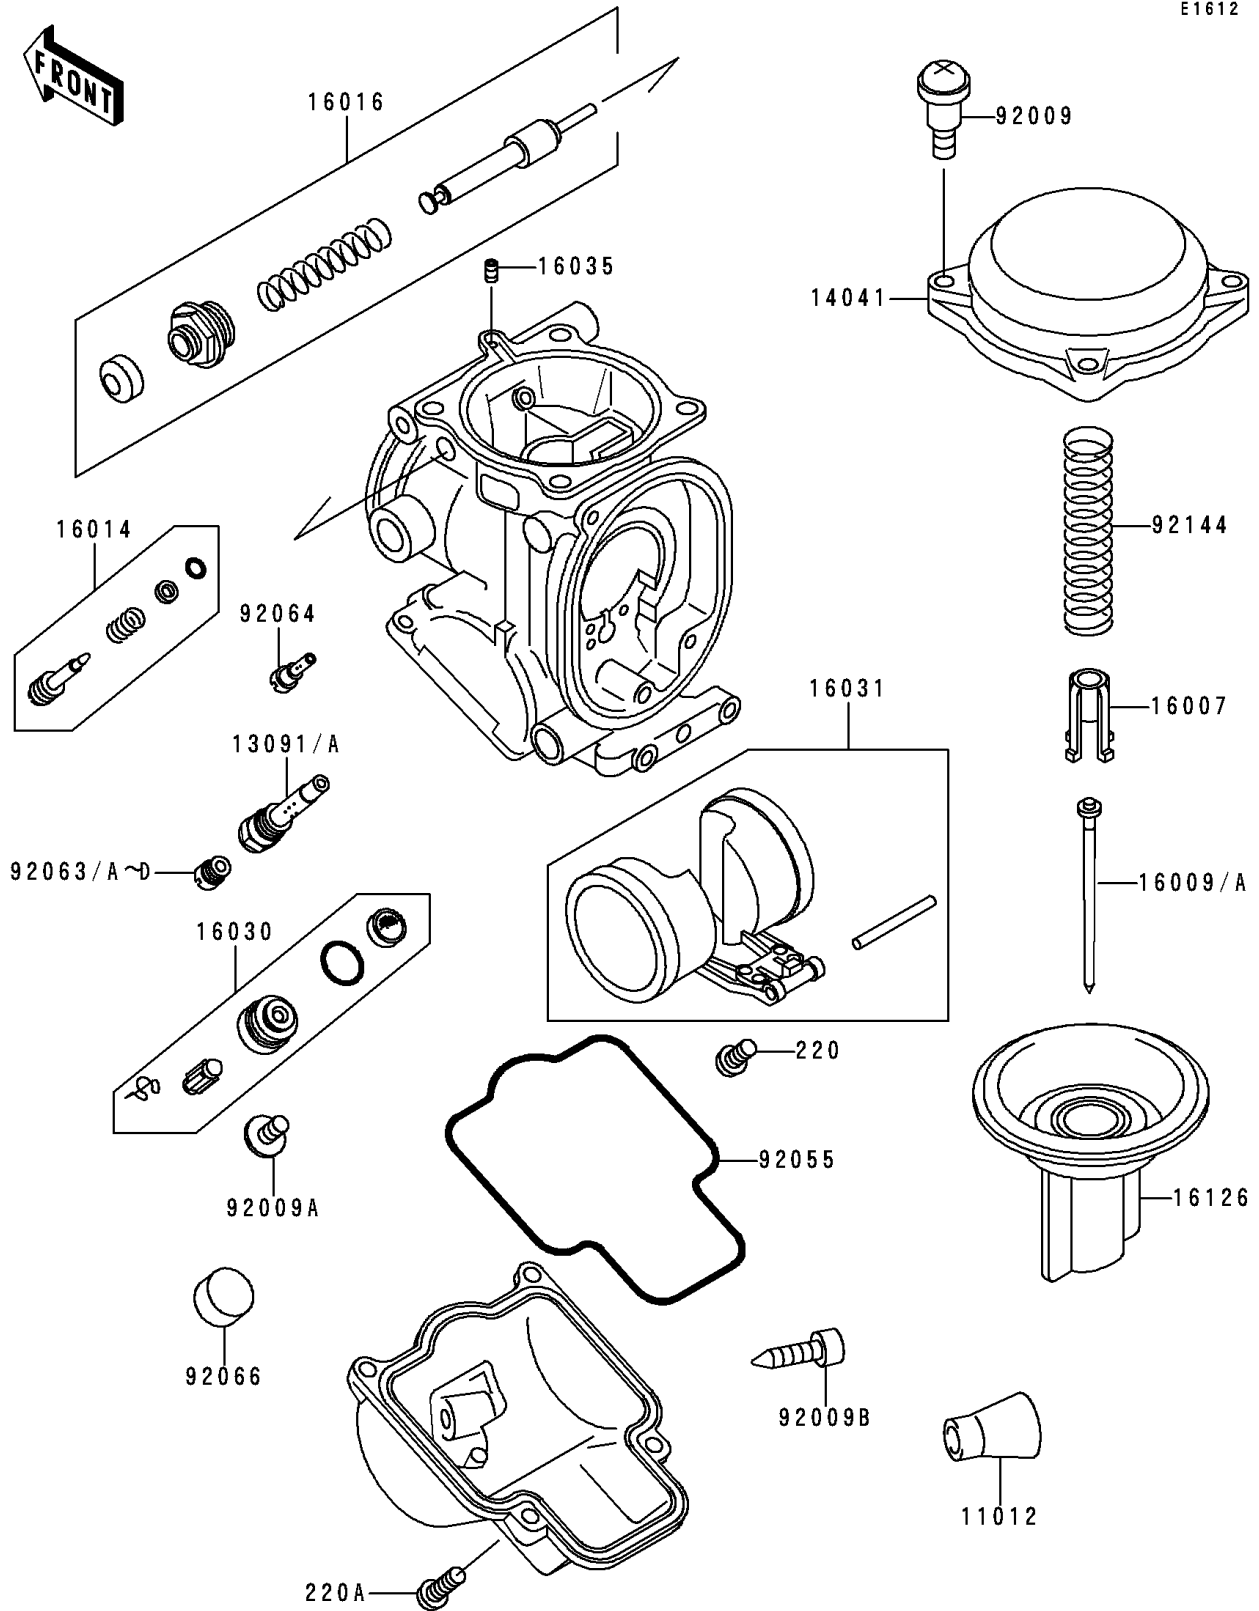

## 1994 NINJA® ZX™-9R PARTS DIAGRAM

Carburetor Parts

E1612

## 1994 NINJA® ZX™-9R PARTS LIST

### Carburetor Parts

ITEM NAME	PART NUMBER	QUANTITY
SCREW-PAN-CROS (Ref # 220)	220D0408	1
SCREW-PAN-CROS (Ref # 220A)	220D0414	1
CAP,DRAIN SCREW (Ref # 11012)	11012-1675	1
HOLDER,NEEDLE JET,#1&#4 (Ref # 13091)	13091-1886	1
HOLDER,NEEDLE JET (Ref # 13091A)	13091-1887	1
COVER-COMP,MIXING (Ref # 14041)	14041-1100	1
SEAT-SPRING,VALVE (Ref # 16007)	16007-1117	1
NEEDLE-JET,N67T (Ref # 16009)	16009-1817	1
NEEDLE-JET,N67U (Ref # 16009A)	16009-1818	1
SCREW-PILOT AIR (Ref # 16014)	16014-1085	1
PLUNGER,STARTER (Ref # 16016)	16016-1090	1
VALVE-FLOAT (Ref # 16030)	16030-1076	1
FLOAT (Ref # 16031)	16031-1080	1
JET-AIR,LEAK (Ref # 16035)	16035-1055	1
VALVE,VACUUM (Ref # 16126)	16126-1247	1
SCREW,4X4.4 (Ref # 92009)	92009-1549	1
SCREW,4X8 (Ref # 92009A)	92009-1550	1
SCREW,DRAIN,M6X0.75 (Ref # 92009B)	92009-1551	1
RING-O,FLOAT CHAMBER (Ref # 92055)	92055-1426	1
JET-MAIN,#180 (Ref # 92063)	92063-1388	1
JET-MAIN,#185 (Ref # 92063A)	92063-1390	1
JET-MAIN,#190 (Ref # 92063B)	92063-1391	1
JET-MAIN,#195 (Ref # 92063C)	92063-1392	1
JET-MAIN,#200 (Ref # 92063D)	92063-1401	1
JET-PILOT,#35 (Ref # 92064)	92064-1101	1
SPRING,VACUUM VALVE (Ref # 92144)	92144-1806	1
PLUG,PILOT AIR SCREW,6.9X2 (Ref # 92066)	92066-1051	1