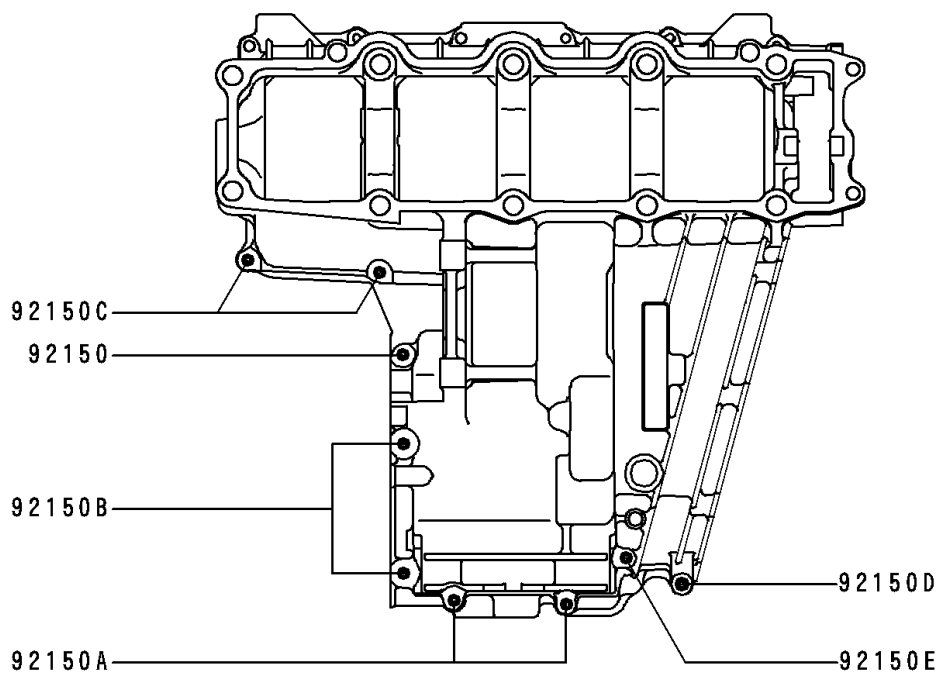

1994 NINJA® ZX™-9R PARTS DIAGRAM

Crankcase Bolt Pattern

E1412

Upper Case

Lower Case

1994 NINJA® ZX™-9R PARTS LIST

Crankcase Bolt Pattern

ITEM NAME	PART NUMBER	QUANTITY
BOLT,6X38 (Ref # 92150)	92150-1301	1
BOLT,6X105 (Ref # 92150A)	92150-1464	1
BOLT,8X70 (Ref # 92150B)	92150-1483	1
BOLT,6X35 (Ref # 92150C)	92150-1547	1
BOLT,6X60 (Ref # 92150D)	92150-1548	1
BOLT,6X70 (Ref # 92150E)	92150-1549	1
BOLT,8X115 (Ref # 92150F)	92150-1550	1
BOLT,9X95 (Ref # 92150G)	92150-1759	1