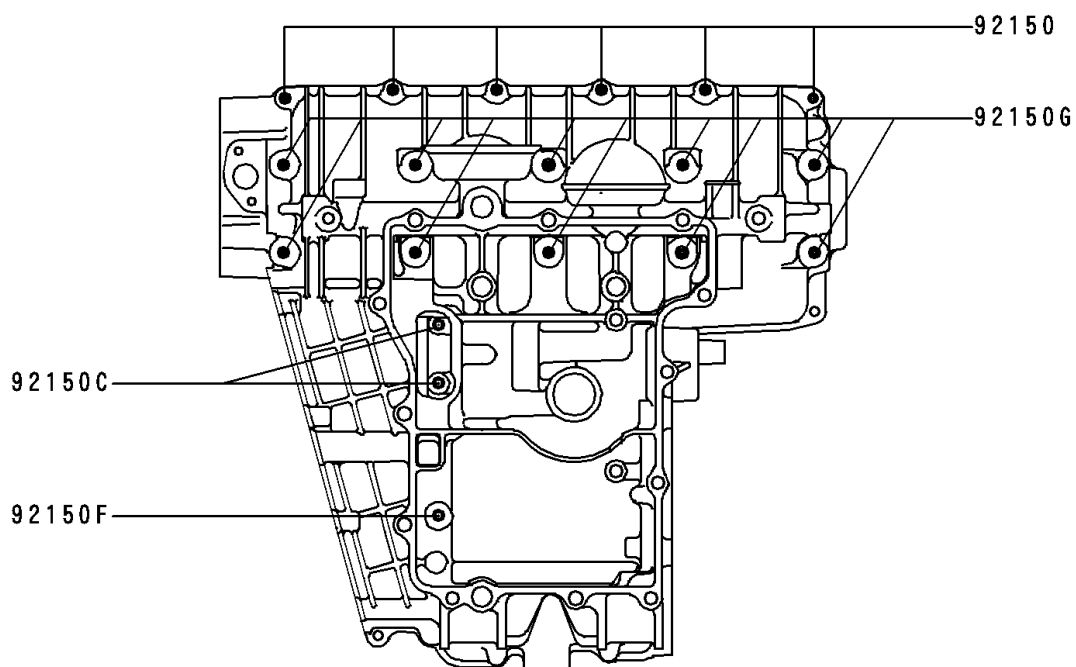

1994 NINJA® ZX™-9R PARTS DIAGRAM

Crankcase Bolt Pattern

E1412

Upper Case

Lower Case

1994 NINJA® ZX™-9R PARTS LIST

Crankcase Bolt Pattern

ITEM NAME	PART NUMBER	QUANTITY
BOLT,6X38 (Ref # 92150)	92150-1301	1
BOLT,6X105 (Ref # 92150A)	92150-1464	1
BOLT,8X70 (Ref # 92150B)	92150-1483	1
BOLT,6X35 (Ref # 92150C)	92150-1547	1
BOLT,6X60 (Ref # 92150D)	92150-1548	1
BOLT,6X70 (Ref # 92150E)	92150-1549	1
BOLT,8X115 (Ref # 92150F)	92150-1550	1
BOLT,9X95 (Ref # 92150G)	92150-1759	1