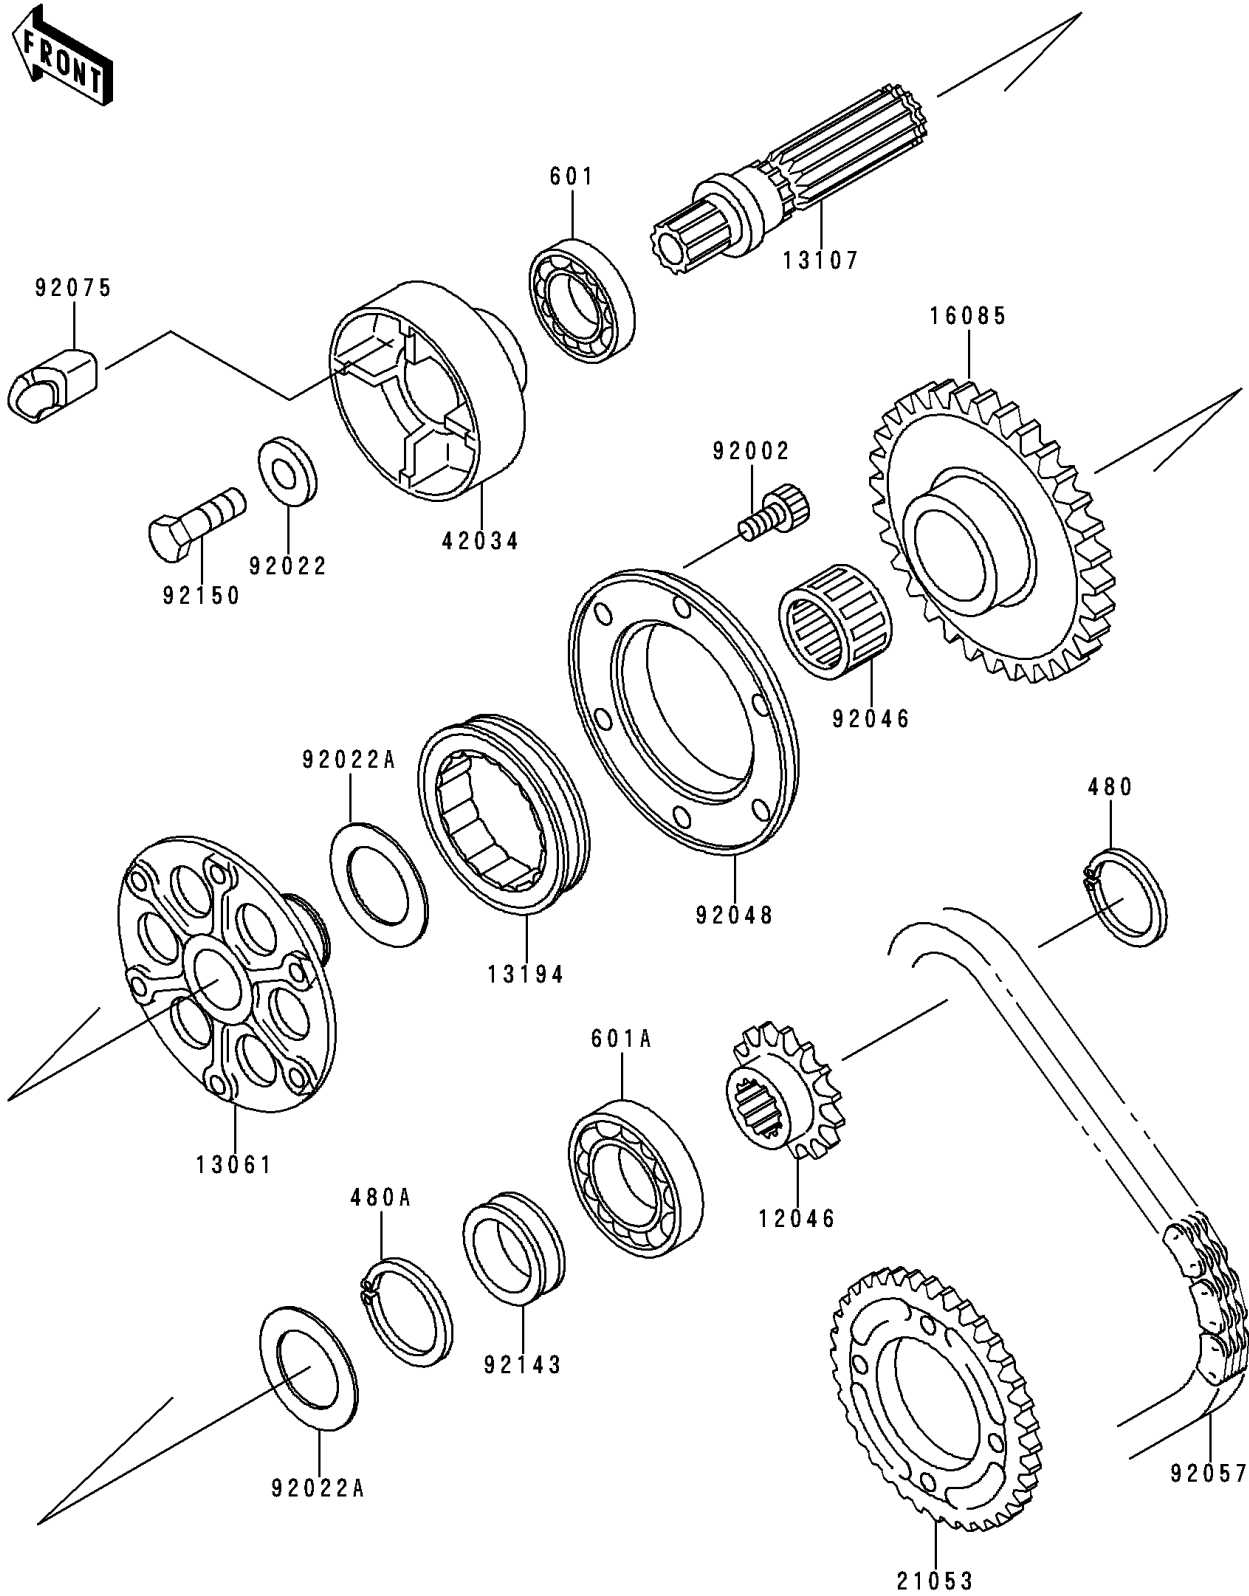

1994 NINJA® ZX™-9R PARTS DIAGRAM

Generator Shaft

E1324

1994 NINJA® ZX™-9R PARTS LIST

Generator Shaft

ITEM NAME	PART NUMBER	QUANTITY
CIRCLIP-TYPE-C,20MM (Ref # 480)	480J2000	1
CIRCLIP-TYPE-C,25MM (Ref # 480A)	480J2500	1
BEARING-BALL,#6203 (Ref # 601)	601A6203	1
BEARING-BALL,#6204 (Ref # 601A)	601B6204	1
SPROCKET,DRIVEN,GENERATOR (Ref # 12046)	12046-1127	1
BOSS,ONEWAY CLUTCH (Ref # 13061)	13061-1197	1
SHAFT,ONEWAY CLUTCH (Ref # 13107)	13107-1277	1
CLUTCH-ONEWAY (Ref # 13194)	13194-1095	1
GEAR,ONEWAY CLUTCH (Ref # 16085)	16085-1173	1
SPROCKET-ASSY (Ref # 21053)	21053-1063	1
COUPLING (Ref # 42034)	42034-1055	1
BOLT,SOCKET,6X12 (Ref # 92002)	92002-1796	1
WASHER,8X22X3 (Ref # 92022)	92022-1518	1
WASHER,25.3X32X0.5 (Ref # 92022A)	92022-225	1
BEARING-NEEDLE,K253020S (Ref # 92046)	92046-1022	1
RACE,ONEWAY CLUTCH (Ref # 92048)	92048-1068	1
CHAIN,GENERATOR,81RH2515M (Ref # 92057)	92057-1322	1
DAMPER,COUPLING (Ref # 92075)	92075-1790	1
COLLAR (Ref # 92143)	92143-1466	1
BOLT (Ref # 92150)	92150-1488	1