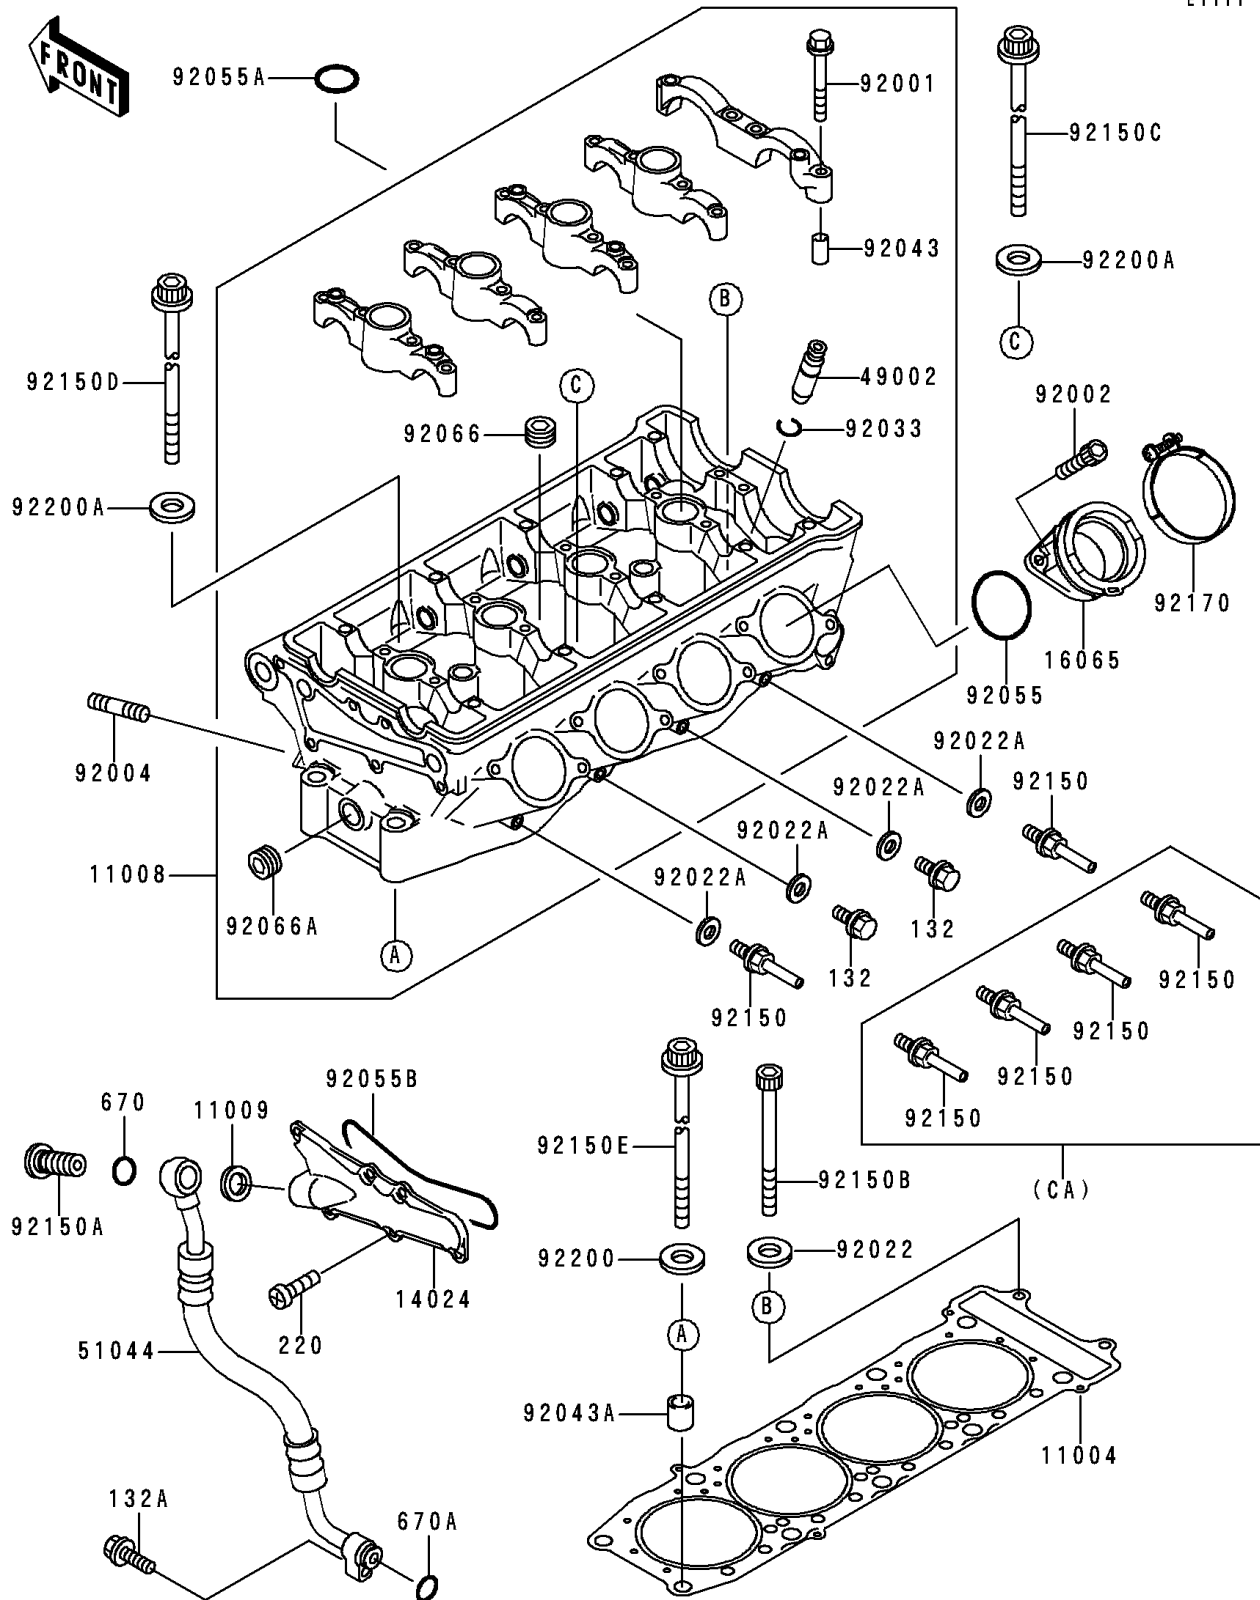

1994 NINJA® ZX™-9R PARTS DIAGRAM

Cylinder Head

E1111

1994 NINJA® ZX™-9R PARTS LIST

Cylinder Head

ITEM NAME	PART NUMBER	QUANTITY
BOLT-FLANGED-SMALL (Ref # 132A)	132J0625	1
SCREW-PAN-CROS,6X14 (Ref # 220)	220B0614	1
O RING,15MM (Ref # 670)	670B2015	1
O RING (Ref # 670A)	670D2010	1
GASKET-HEAD (Ref # 11004)	11004-1254	1
HEAD-COMP-CYLINDER (Ref # 11008)	11008-1262	1
GASKET,14X19.5X1.4 (Ref # 11009)	11009-1461	1
COVER,HEAD,LH (Ref # 14024)	14024-1997	1
HOLDER-CARBURETOR (Ref # 16065)	16065-1294	1
GUIDE-VALVE (Ref # 49002)	49002-1116	1
TUBE-ASSY,OIL (Ref # 51044)	51044-1161	1
BOLT,FLANGED,6X38 (Ref # 92001)	92001-1105	1
BOLT,6X16 (Ref # 92002)	92002-1143	1
STUD,8X30 (Ref # 92004)	92004-1121	1
WASHER,6.5X13X2.0 (Ref # 92022)	92022-1523	1
WASHER,6.2X11X1 (Ref # 92022A)	92022-304	1
RING-SNAP (Ref # 92033)	92033-1247	1
PIN,6.2X8X14 (Ref # 92043)	92043-1263	1
PIN,10.1X12X14 (Ref # 92043A)	92043-4009	1
RING-O,43.7X1.9 (Ref # 92055)	92055-1401	1
RING-O,25.5X2 (Ref # 92055A)	92055-1403	1
RING-O (Ref # 92055B)	92055-1490	1
PLUG (Ref # 92066)	92066-1253	1
PLUG (Ref # 92066A)	92066-1262	1
BOLT,HEAD,14MM (Ref # 92150A)	92150-1543	1
BOLT,SOCKET,6X110 (Ref # 92150B)	92150-1755	1
BOLT,10X164 (Ref # 92150C)	92150-1756	1
BOLT,10X182 (Ref # 92150D)	92150-1757	1
BOLT,10X146 (Ref # 92150E)	92150-1758	1

1994 NINJA® ZX™-9R PARTS LIST

Cylinder Head

ITEM NAME	PART NUMBER	QUANTITY
CLAMP (Ref # 92170)	92170-1160	1
WASHER,10.5X19X2.3 (Ref # 92200)	92200-1042	1
WASHER,10.5X20X4.5 (Ref # 92200A)	92200-1086	1
BOLT-FLANGED-SMALL (Ref # 132)	132G0610	1
BOLT (Ref # 92150)	92150-1161	2