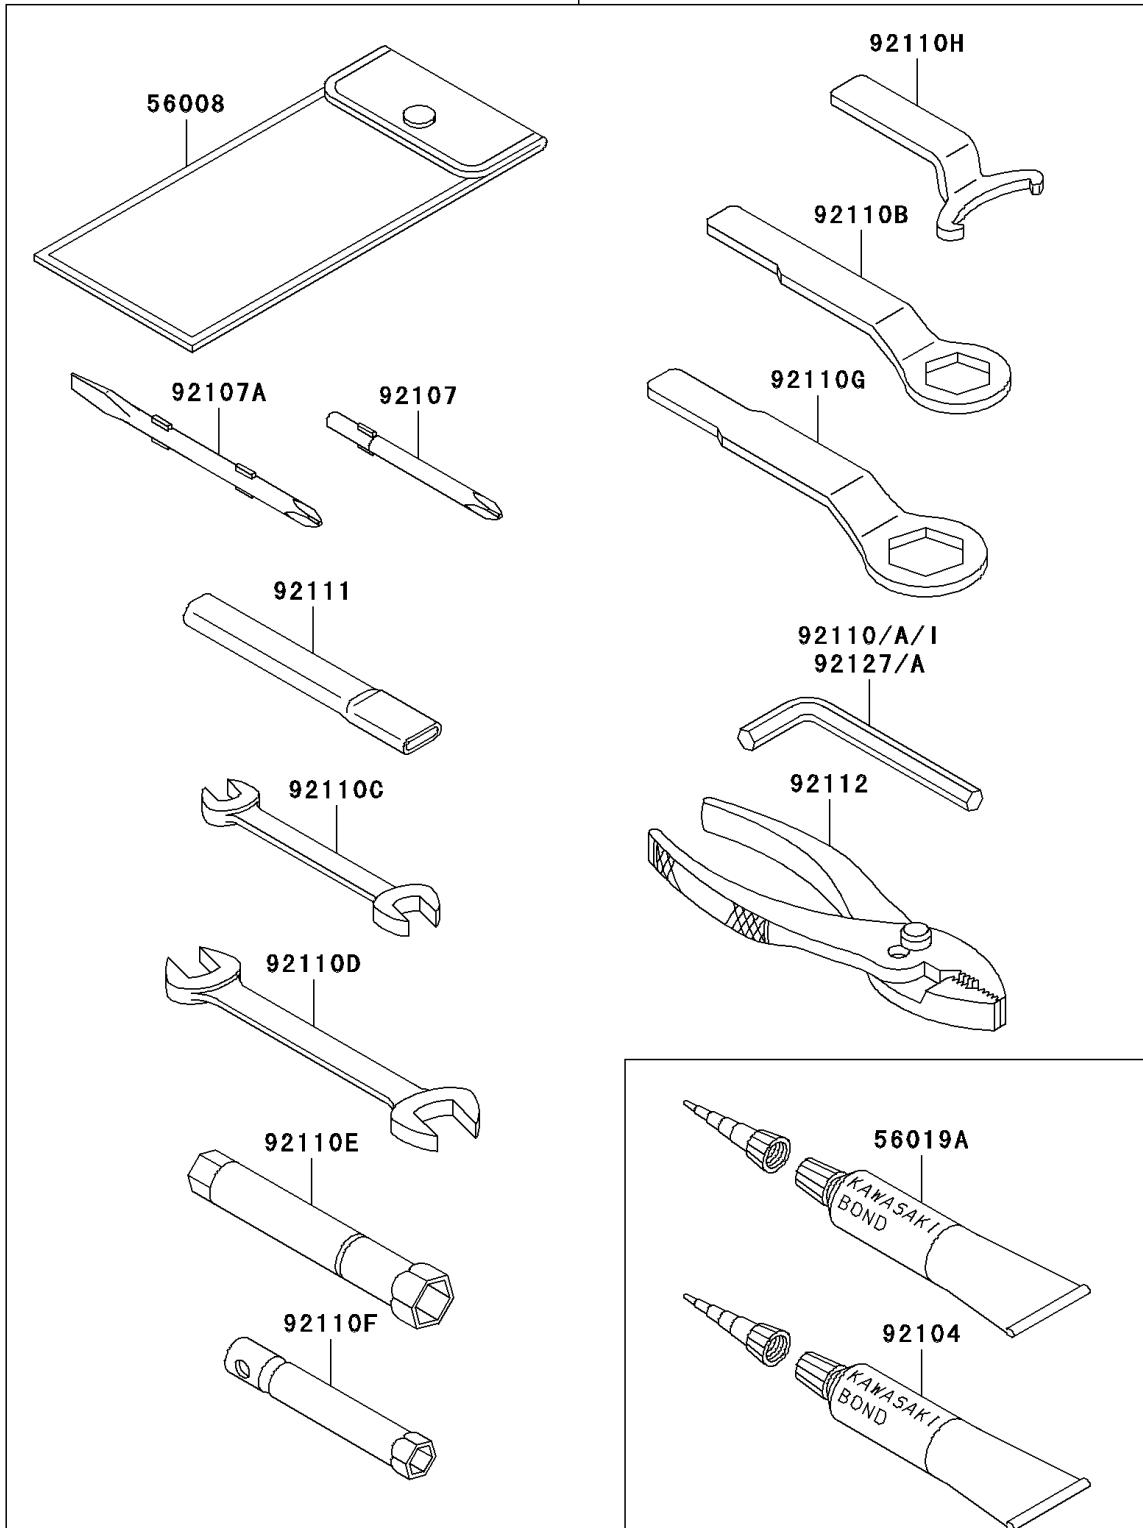

2000 NINJA® ZX™-7R PARTS DIAGRAM

Owner's Tools

56007

F2810

2000 NINJA® ZX™-7R PARTS LIST

Owner's Tools

ITEM NAME	PART NUMBER	QUANTITY
TOOL-KIT (Ref # 56007)	56007-1400	1
BAG,TOOL (Ref # 56008)	56008-006	1
THREE BOND TB1211,HT/RS,WHITE (Ref # 56019A)	56019-120	1
GASKET-LIQUID,TUBE,100G,BLACK (Ref # 92104)	92104-1003	1
TOOL-DRIVER,#3PHILLIPS (Ref # 92107)	92107-005	1
TOOL-DRIVER,#2PHILLIPS&SLOT (Ref # 92107A)	92107-1051	1
TOOL-WRENCH,ALLEN,5MM (Ref # 92110)	92110-1015	1
TOOL-WRENCH,ALLEN,3MM (Ref # 92110A)	92110-1140	1
TOOL-WRENCH,BOX END,27MM (Ref # 92110B)	92110-1147	1
TOOL-WRENCH,OPEN END,10X12 (Ref # 92110C)	92110-1152	1
TOOL-WRENCH,OPEN END,14X17 (Ref # 92110D)	92110-1153	1
TOOL-WRENCH,BOX,16MM (Ref # 92110E)	92110-1154	1
TOOL-WRENCH,BOX,10MM (Ref # 92110F)	92110-1156	1
TOOL-WRENCH,BOX END,32MM (Ref # 92110G)	92110-1161	1
TOOL-WRENCH,LEVER (Ref # 92110H)	92110-1184	1
TOOL-WRENCH,ALLEN,4MM (Ref # 92110I)	92110-3703	1
TOOL-BAR,BOX END WRENCH (Ref # 92111)	92111-1052	1
TOOL-PLIERS (Ref # 92112)	92112-1001	1
TOOL-WRENCH,ALLEN,8MM (Ref # 92127)	92127-002	1
TOOL-WRENCH,ALLEN,6MM (Ref # 92127A)	92127-003	1