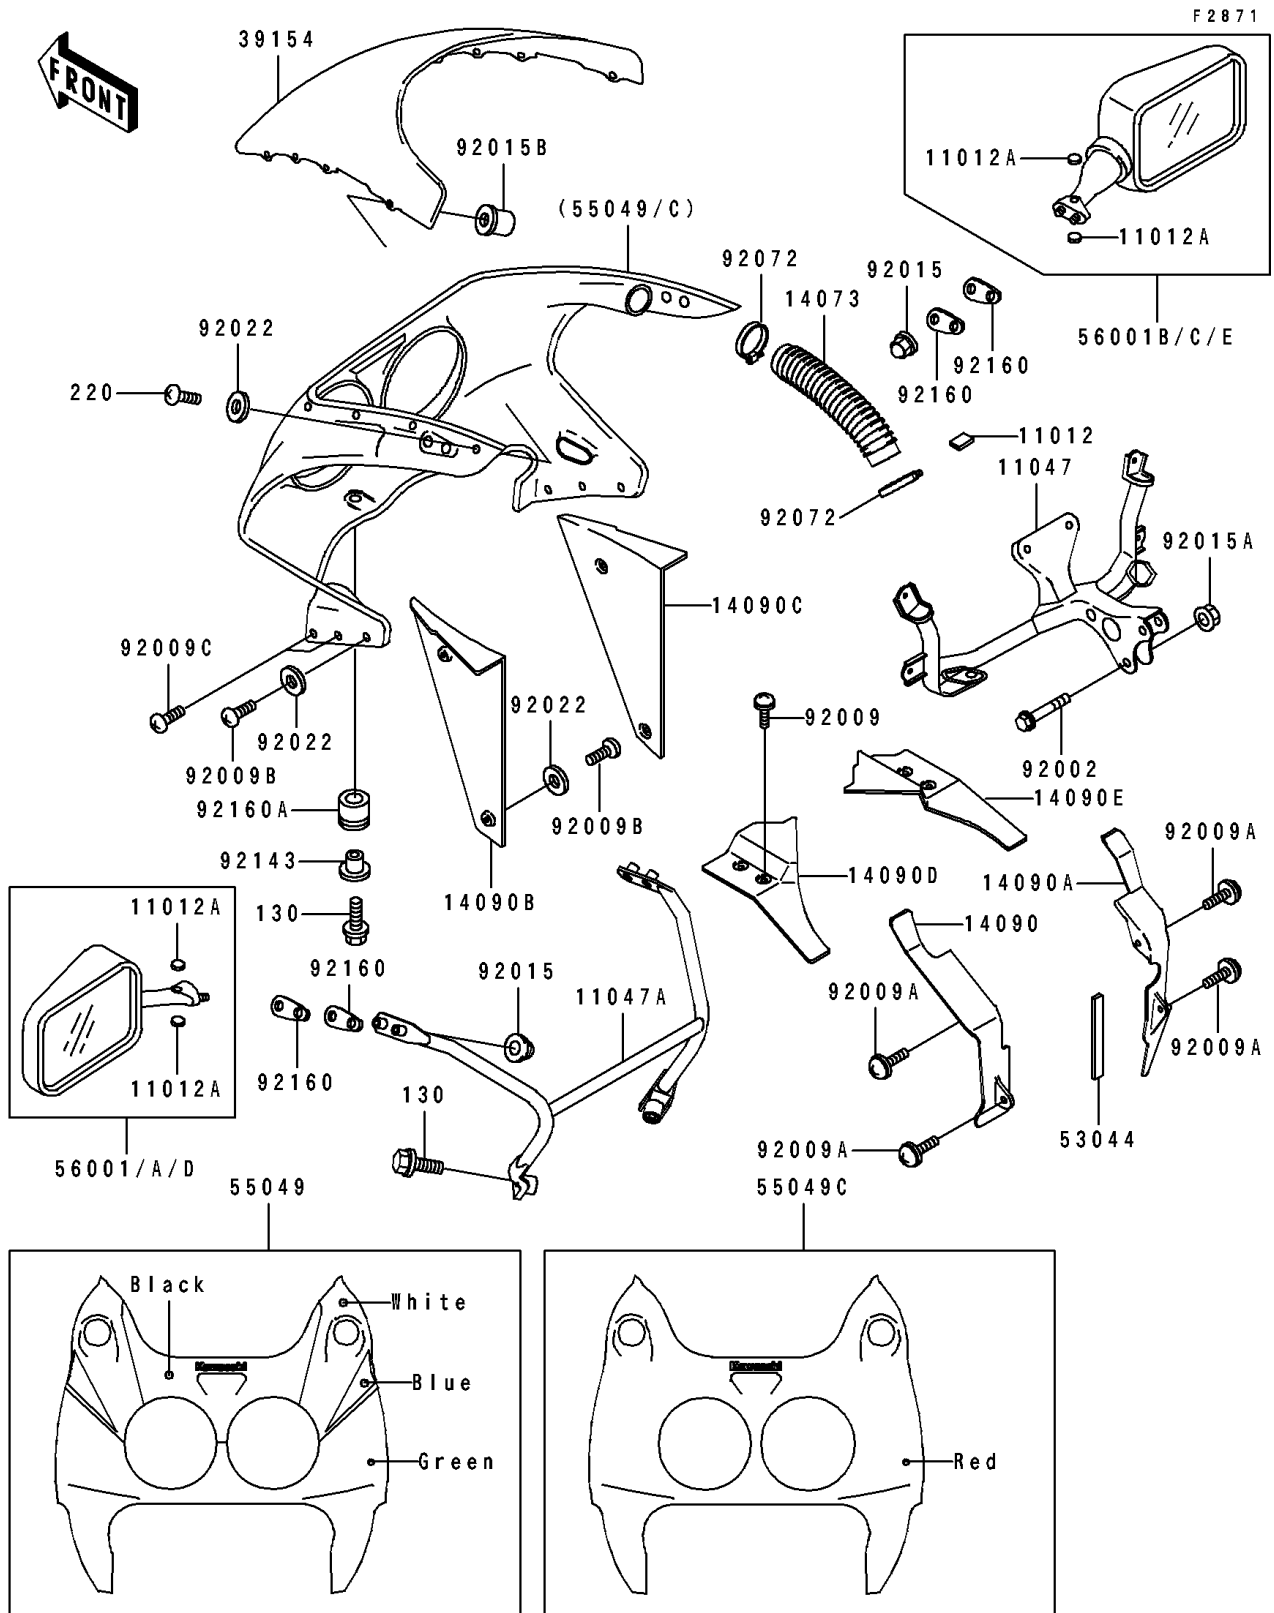

## 1991 NINJA® ZX™-7 PARTS DIAGRAM

Cowling

## 1991 NINJA® ZX™-7 PARTS LIST

### Cowling

ITEM NAME	PART NUMBER	QUANTITY
CAP (Ref # 11012)	11012-1725	1
CAP,MIRROR (Ref # 11012A)	11012-1818	1
BRACKET,UPP COWLING (Ref # 11047)	11047-1270	1
BRACKET,MIRROR,BLACK (Ref # 11047A)	11047-1271-10	1
DUCT,AIR INTAKE (Ref # 14073)	14073-1463	1
COVER,INNER COWLING,LH (Ref # 14090)	14090-1060	1
COVER,INNER COWLING,RH (Ref # 14090A)	14090-1061	1
COVER,RADIATOR,LH (Ref # 14090B)	14090-1090	1
COVER,RADIATOR,RH (Ref # 14090C)	14090-1091	1
COVER,INNER COWLING,LH (Ref # 14090D)	14090-1094	1
COVER,INNER COWLING,RH (Ref # 14090E)	14090-1095	1
WINDSHIELD (Ref # 39154)	39154-1116	1
TRIM,L=150 (Ref # 53044)	53044-1248	1
COWLING.,UPP,GREEN/WHITE (Ref # 55049)	55049-5018-CK	1
MIRROR-ASSY,LH,P.WHITE (Ref # 56001D)	56001-1379-6F	1
MIRROR-ASSY,RH,P.WHITE (Ref # 56001E)	56001-1380-6F	1
BOLT,8X35 (Ref # 92002)	92002-1198	1
SCREW,6X10 (Ref # 92009)	92009-1402	1
SCREW,6X14 (Ref # 92009A)	92009-1555	1
SCREW,5X16 (Ref # 92009B)	92009-1654	1
SCREW,5X20 (Ref # 92009C)	92009-1656	1
NUT,CAP,6MM,BLACK (Ref # 92015)	92015-1170	1
NUT,CAP,8MM,BLACK (Ref # 92015A)	92015-1174	1
NUT,WELL,5MM (Ref # 92015B)	92015-1757	1
WASHER,NYLON,5.3X11.5X1.5 (Ref # 92022)	92022-1521	1
BAND,RESERVOIR TANK (Ref # 92072)	92072-1091	1
COLLAR (Ref # 92143)	92143-1026	1
DAMPER,MIRROR (Ref # 92160)	92160-1089	1
DAMPER (Ref # 92160A)	92160-1141	1

## 1991 NINJA® ZX™-7 PARTS LIST

Cowling

ITEM NAME	PART NUMBER	QUANTITY
BOLT-FLANGED,6X16,BLACK (Ref # 130)	130J0616	1
SCREW-PAN-CROS (Ref # 220)	220C0516	1